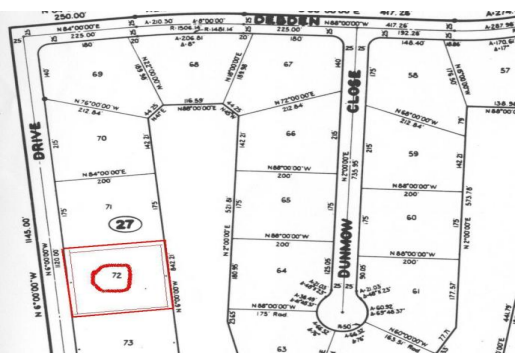

# Caravelle Bay Vacant Land

## 175' on the waterway in beautiful Caravelle Bay in Lucaya Grand Bahama Island, Bahamas

175' on the waterway in beautiful Caravelle Bay in Lucaya Grand Bahama Island, Bahamas...read more on our website.

Lot Size: 35,000 sq ft  
Maint. Fees: \$300/yr  
Subdivision: Caravelle Bay  
Features: Canal Front

Tiffany Smith

Phone:

kekris4@gmail.com

**\$150,000 ID# 7203** [View Online](#)  
[www.sarlesrealty.com](http://www.sarlesrealty.com)