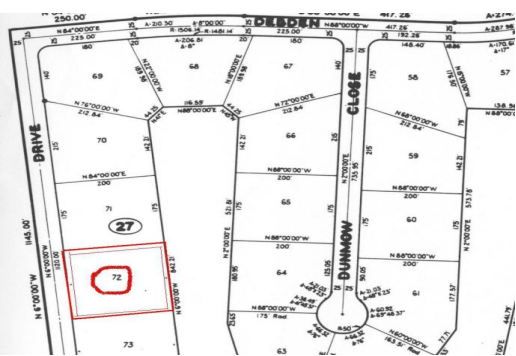

# Caravelle Bay Vacant Land

## 175' on the waterway in beautiful Caravelle Bay in Lucaya Grand Bahama Island, Bahamas

175' on the waterway in beautiful Caravelle Bay in Lucaya Grand Bahama Island, Bahamas...read more on our website.

Lot Size: 35,000 sq ft  
Maint. Fees: \$300/yr  
Subdivision: Caravelle Bay  
Features: Canal Front

Tiffany Smith

Phone:

kekris4@gmail.com

**\$150,000 ID# 7203** [View Online](#)  
[www.sarlesrealty.com](http://www.sarlesrealty.com)