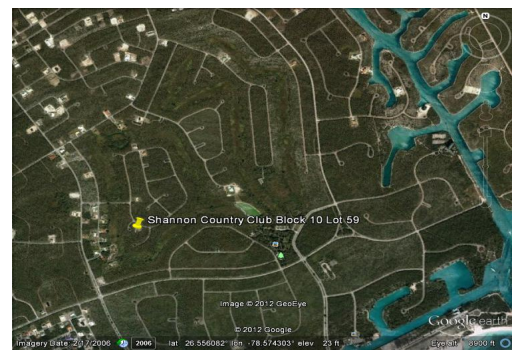

# Incomplete House in Shannon Country Club

## Located on just off of Fortune Bay Drive on Clipper Place, this lot is zoned Single Family and is...

Located on just off of Fortune Bay Drive on Clipper Place, this lot is zoned Single Family and is measured at 21,015 sq. ft. Just minutes from the beach this lot is also located near the Grand Lucayan Waterway. This lot is perfect for a quaint single family home.

NO PROPERTY TAX  
NO SERVICE CHARGES...read more on our website.

Lot Size: 21,015 sq. ft.  
Maint. Fees: -  
Subdivision: Shannon Country Club

James Sarles

Phone: (242) 727-8888  
jamesarlesrealty@gmail.com