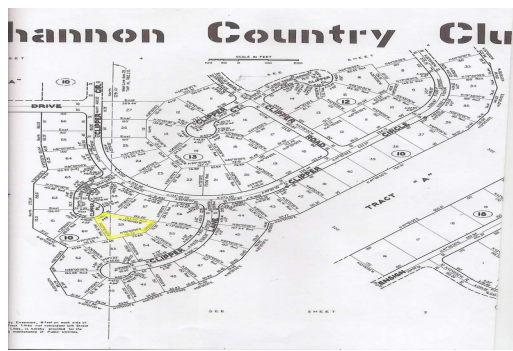

# Incomplete House in Shannon Country Club

## Located on just off of Fortune Bay Drive on Clipper Place, this lot is zoned Single Family and is...

Located on just off of Fortune Bay Drive on Clipper Place, this lot is zoned Single Family and is measured at 21,015 sq. ft. Just minutes from the beach this lot is also located near the Grand Lucayan Waterway. This lot is perfect for a quaint single family home.

NO PROPERTY TAX  
NO SERVICE CHARGES...read more on our website.

Lot Size: 21,015 sq. ft.  
Maint. Fees: -  
Subdivision: Shannon Country Club

James Sarles

Phone: (242) 727-8888  
jamesarlesrealty@gmail.com