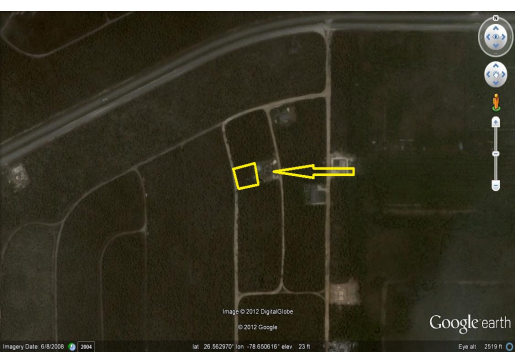

Freeport Ridge Lot

MAKE AN OFFER! Affordable single family lot

This 11,400 sq foot lot is located in an affordable and growing area....read more on our website.

Lot Size: 11,441 sq ft
 Maint. Fees: None
 Subdivision: Freeport Ridge