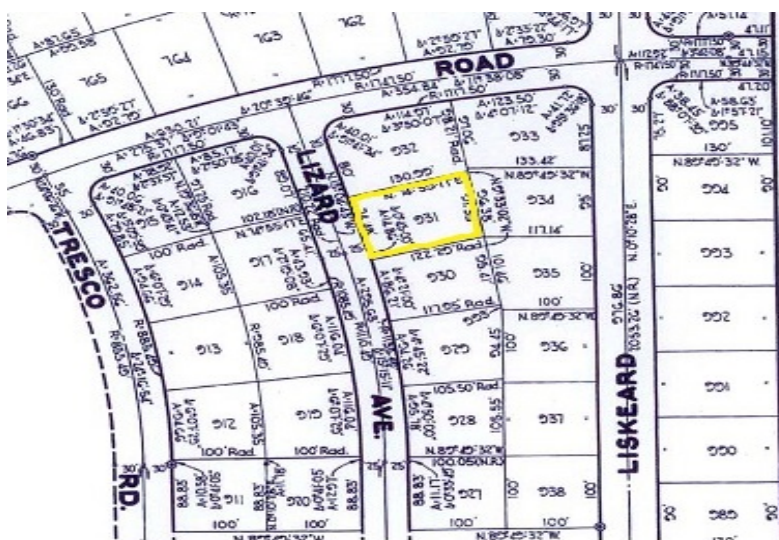

Freeport Ridge Lot

MAKE AN OFFER! Affordable single family lot

This 11,400 sq foot lot is located in an affordable and growing area....read more on our website.

Lot Size: 11,441 sq ft
 Maint. Fees: None
 Subdivision: Freeport Ridge