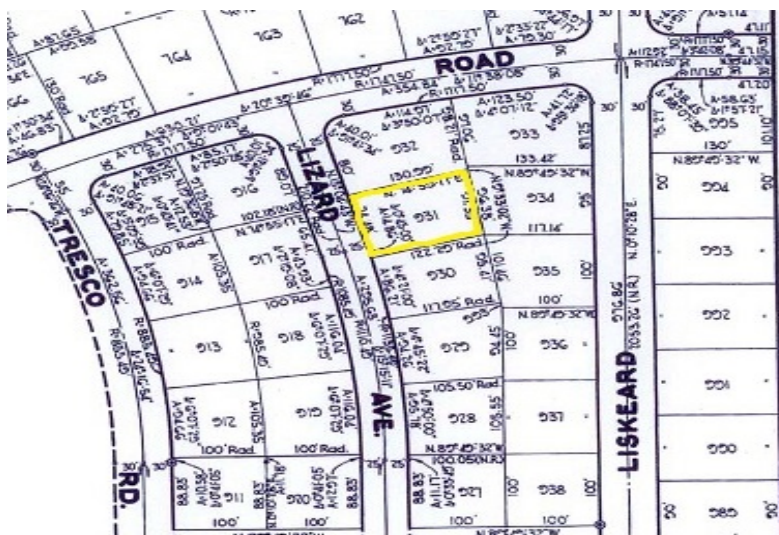

Freeport Ridge Lot

MAKE AN OFFER! Affordable single family lot

This 11,400 sq foot lot is located in an affordable and growing area....read more on our website.

Lot Size: 11,441 sq ft
 Maint. Fees: None
 Subdivision: Freeport Ridge