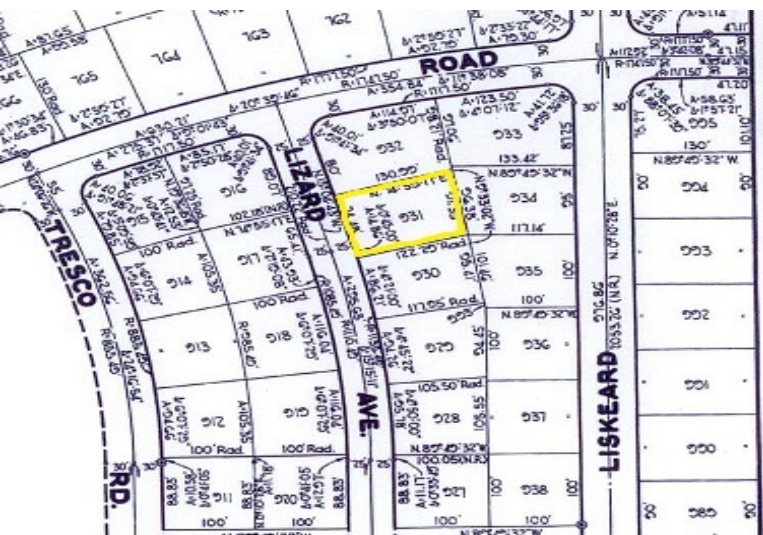

Freeport Ridge Lot

MAKE AN OFFER! Affordable single family lot

This 11,400 sq foot lot is located in an affordable and growing area....read more on our website.

Lot Size: 11,441 sq ft
 Maint. Fees: None
 Subdivision: Freeport Ridge