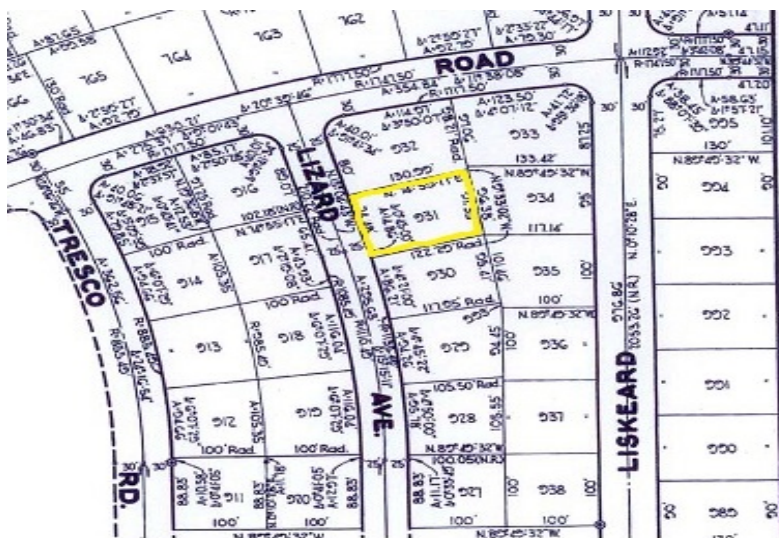

# Freeport Ridge Lot

## MAKE AN OFFER! Affordable single family lot

This 11,400 sq foot lot is located in an affordable and growing area....read more on our website.

Lot Size: 11,441 sq ft  
 Maint. Fees: None  
 Subdivision: Freeport Ridge