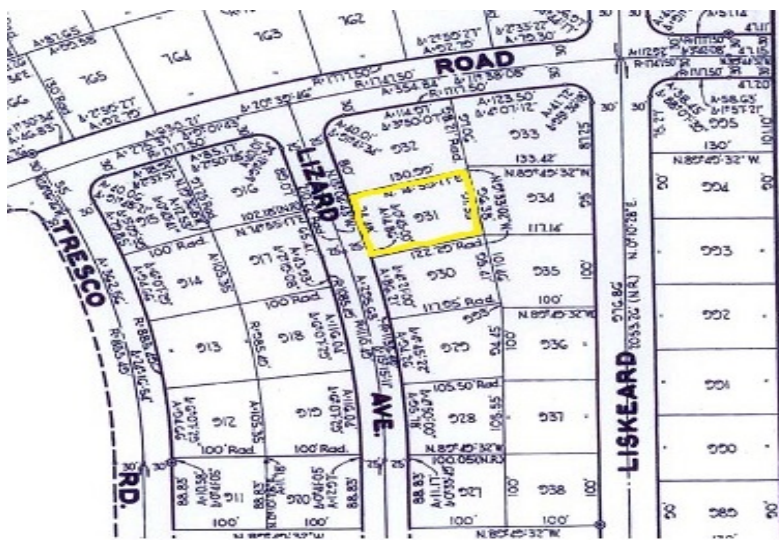

# Freeport Ridge Lot

## MAKE AN OFFER! Affordable single family lot

This 11,400 sq foot lot is located in an affordable and growing area....read more on our website.

Lot Size: 11,441 sq ft  
 Maint. Fees: None  
 Subdivision: Freeport Ridge