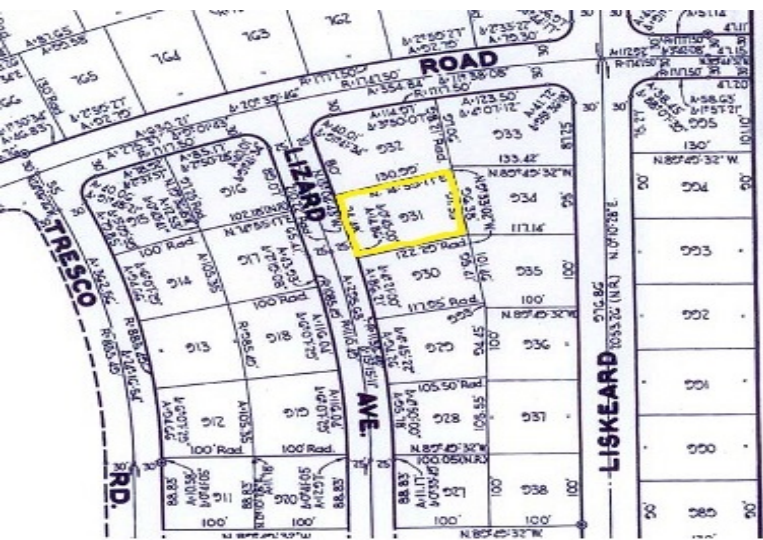

# Freeport Ridge Lot

## MAKE AN OFFER! Affordable single family lot

This 11,400 sq foot lot is located in an affordable and growing area....read more on our website.

Lot Size: 11,441 sq ft  
 Maint. Fees: None  
 Subdivision: Freeport Ridge