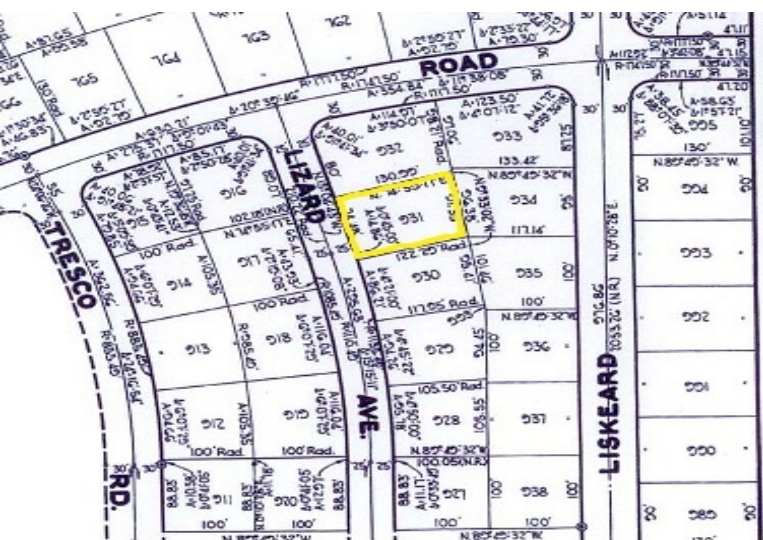

Freeport Ridge Lot

MAKE AN OFFER! Affordable single family lot

This 11,400 sq foot lot is located in an affordable and growing area....read more on our website.

Lot Size: 11,441 sq ft
 Maint. Fees: None
 Subdivision: Freeport Ridge