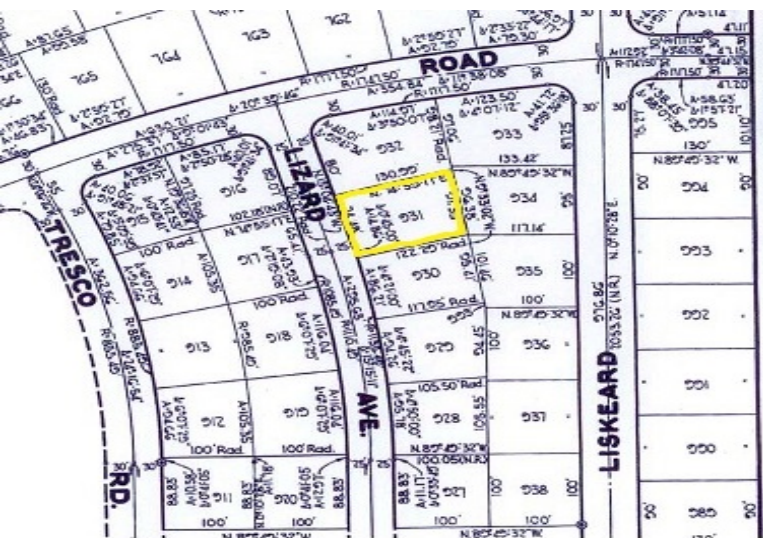

# Freeport Ridge Lot

## MAKE AN OFFER! Affordable single family lot

This 11,400 sq foot lot is located in an affordable and growing area....read more on our website.

Lot Size: 11,441 sq ft  
 Maint. Fees: None  
 Subdivision: Freeport Ridge