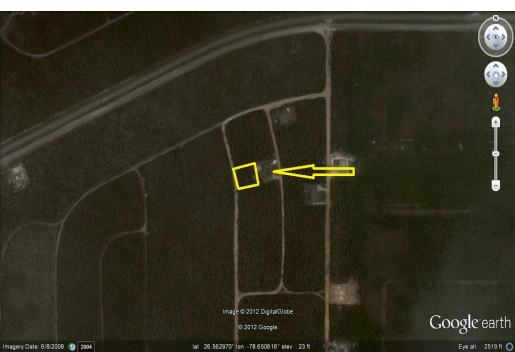

# Freeport Ridge Lot

## MAKE AN OFFER! Affordable single family lot

This 11,400 sq foot lot is located in an affordable and growing area....read more on our website.

Lot Size: 11,441 sq ft  
 Maint. Fees: None  
 Subdivision: Freeport Ridge