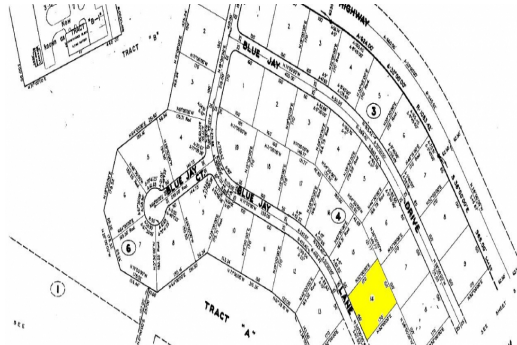

Shannon Country Club Lot

Two excellent multi-family lots side by side.

These lots are located very near the Grand Lucayan Waterway and the Casuarina Bridge...read more on our website.

Lot Size: 25,500 sq ft
 Subdivision: Shannon Country Club