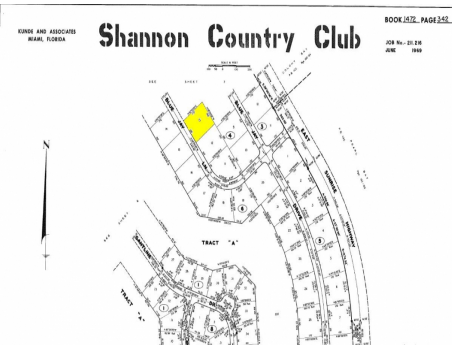

# Shannon Country Club Lot

**Two excellent multi-family lots side by side.**

These lots are located very near the Grand Lucayan Waterway and the Casuarina Bridge...read more on our website.

Lot Size: 25,500 sq ft  
 Subdivision: Shannon Country Club