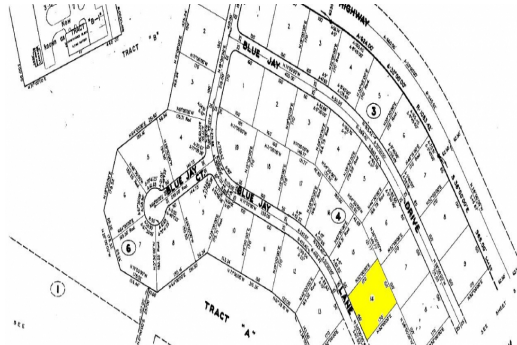

# Shannon Country Club Lot

**Two excellent multi-family lots side by side.**

These lots are located very near the Grand Lucayan Waterway and the Casuarina Bridge...read more on our website.

Lot Size: 25,500 sq ft  
 Subdivision: Shannon Country Club