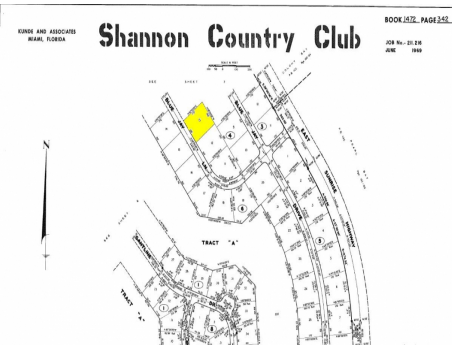

Shannon Country Club Lot

Two excellent multi-family lots side by side.

These lots are located very near the Grand Lucayan Waterway and the Casuarina Bridge...read more on our website.

Lot Size: 25,500 sq ft
 Subdivision: Shannon Country Club