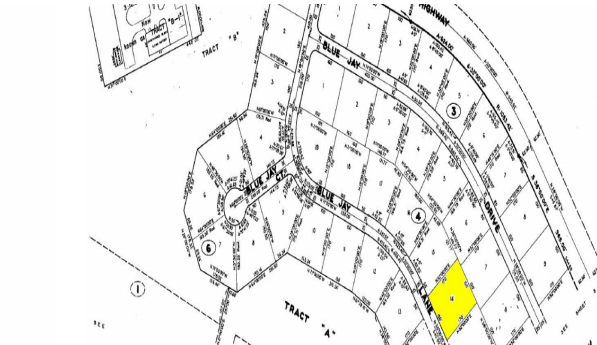

# Shannon Country Club Lot

**Two excellent multi-family lots side by side.**

These lots are located very near the Grand Lucayan Waterway and the Casuarina Bridge...read more on our website.

Lot Size: 25,500 sq ft  
 Subdivision: Shannon Country Club