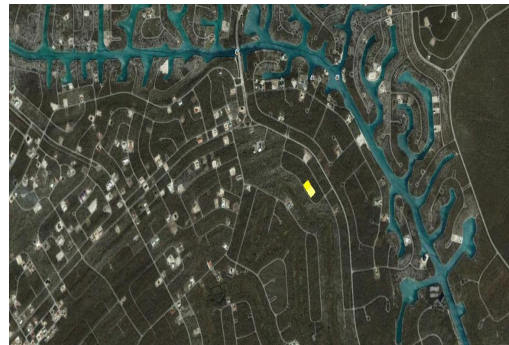

# Shannon Country Club Lot

**Two excellent multi-family lots side by side.**

These lots are located very near the Grand Lucayan Waterway and the Casuarina Bridge...read more on our website.

Lot Size: 25,500 sq ft  
 Subdivision: Shannon Country Club