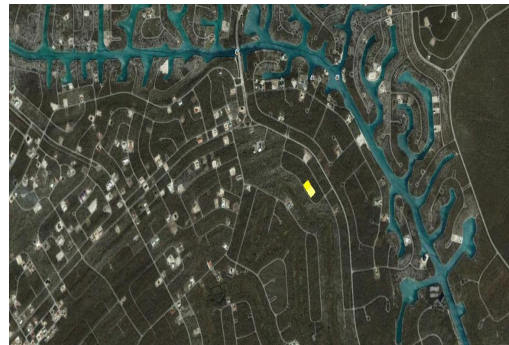

Shannon Country Club Lot

Two excellent multi-family lots side by side.

These lots are located very near the Grand Lucayan Waterway and the Casuarina Bridge...read more on our website.

Lot Size: 25,500 sq ft
 Subdivision: Shannon Country Club