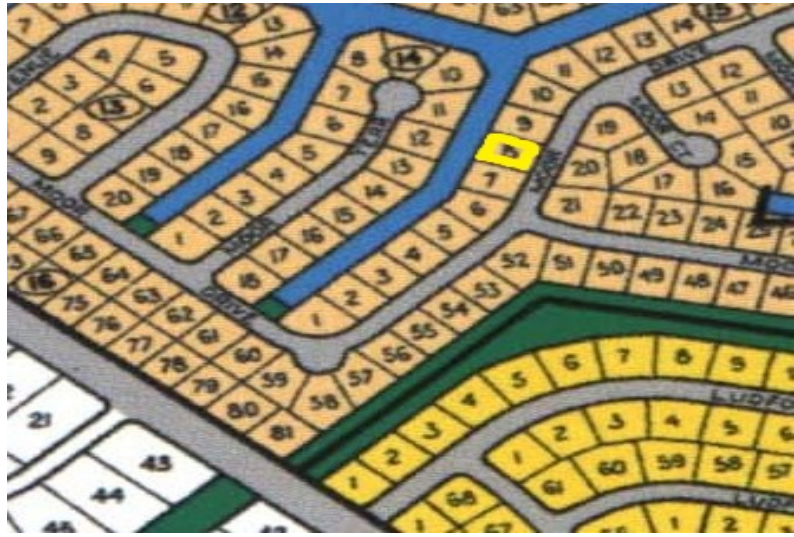

# REDUCED Lincoln Green CANAL !

## REDUCED PRICE! BRING AN OFFER!

Large Single Family Lot on the Canal in a fast developing area. This lot offers 90 feet on the canal front and 125 feet deep. A great lot for a family home....read more on our website.

Lot Size: 11,250 sq. ft.  
Maint. Fees: \$ 479 Per Annum  
Subdivision: Lincoln Green  
Features: Canal Front

Dwayne King

Phone:

dwaynekingsales@gmail.com

**\$29,500 ID# 5816** [View Online](#)  
[www.sarlesrealty.com](http://www.sarlesrealty.com)