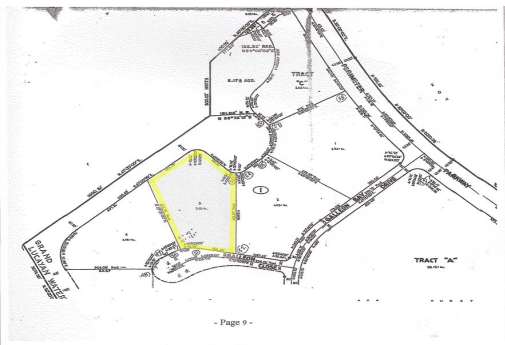

Galleon Commercial Property

This large tract is located on the lower east side of the Grand Lucayan Waterway situated on...

This large tract is located on the lower east side of the Grand Lucayan Waterway situated on Galleon Close in Galleon Bay. The property has feet of canal frontage and is measured at 3.48 Acres. Zoned Tourist Commercial this property is suitable for the construction of any thing from a spectacular single family home to a sprawling hotel/resort.....read more on our website.

- Bedrooms: 1
- Bathrooms: 1
- Lot Size: 3.48 Acres
- Maint. Fees: -
- Subdivision: Galleon Bay
- Features: Canal Front

James Sarles

Phone: (242) 727-8888

jamesarlesrealty@gmail.com

\$1.225,000 ID# 5785 [View Online](#)
www.sarlesrealty.com