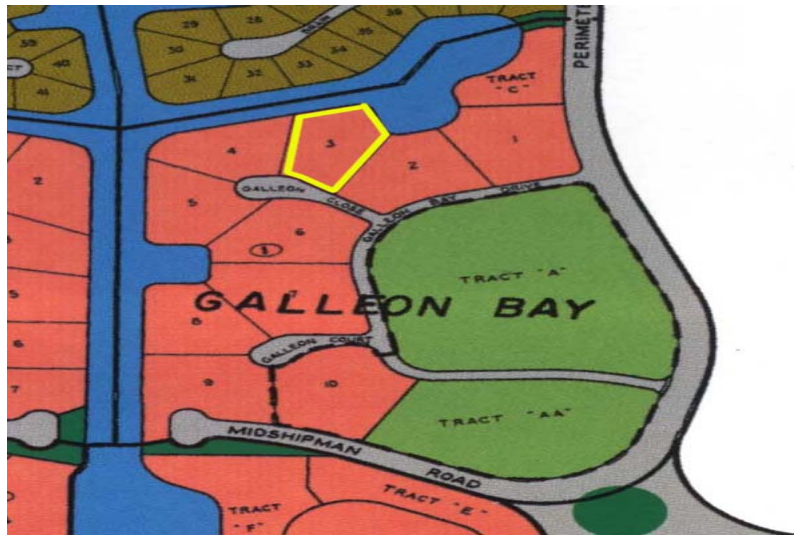

Galleon Commercial Property

This large tract is located on the lower east side of the Grand Lucayan Waterway situated on...

This large tract is located on the lower east side of the Grand Lucayan Waterway situated on Galleon Close in Galleon Bay. The property has feet of canal frontage and is measured at 3.48 Acres. Zoned Tourist Commercial this property is suitable for the construction of any thing from a spectacular single family home to a sprawling hotel/resort.....read more on our website.

Bedrooms: 1
Bathrooms: 1
Lot Size: 3.48 Acres
Maint. Fees: -
Subdivision: Galleon Bay
Features: Canal Front

James Sarles

Phone: (242) 727-8888

jamesarlesrealty@gmail.com

\$1.225,000 ID# 5785 [View Online](#)
www.sarlesrealty.com