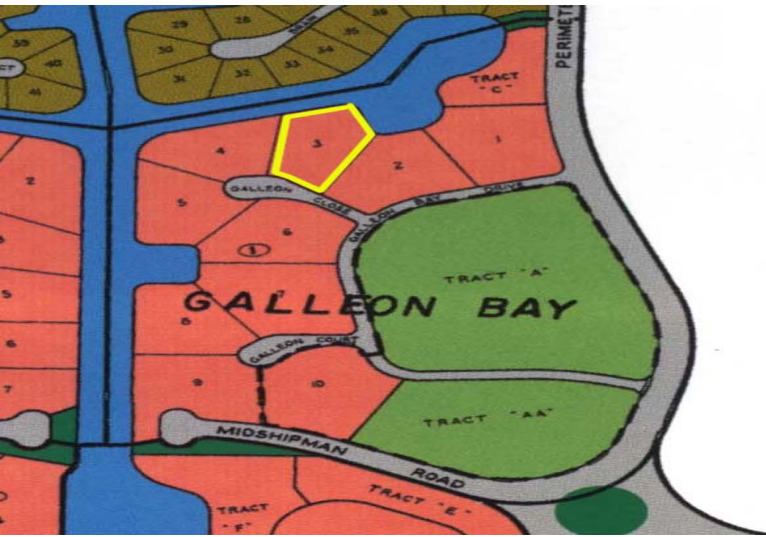

Galleon Commercial Property

This large tract is located on the lower east side of the Grand Lucayan Waterway situated on...

This large tract is located on the lower east side of the Grand Lucayan Waterway situated on Galleon Close in Galleon Bay. The property has feet of canal frontage and is measured at 3.48 Acres. Zoned Tourist Commercial this property is suitable for the construction of any thing from a spectacular single family home to a sprawling hotel/resort.....read more on our website.

- Bedrooms: 1
- Bathrooms: 1
- Lot Size: 3.48 Acres
- Maint. Fees: -
- Subdivision: Galleon Bay
- Features: Canal Front

James Sarles

Phone: (242) 727-8888

jamesarlesrealty@gmail.com

\$1.225,000 ID# 5785 [View Online](#)
www.sarlesrealty.com