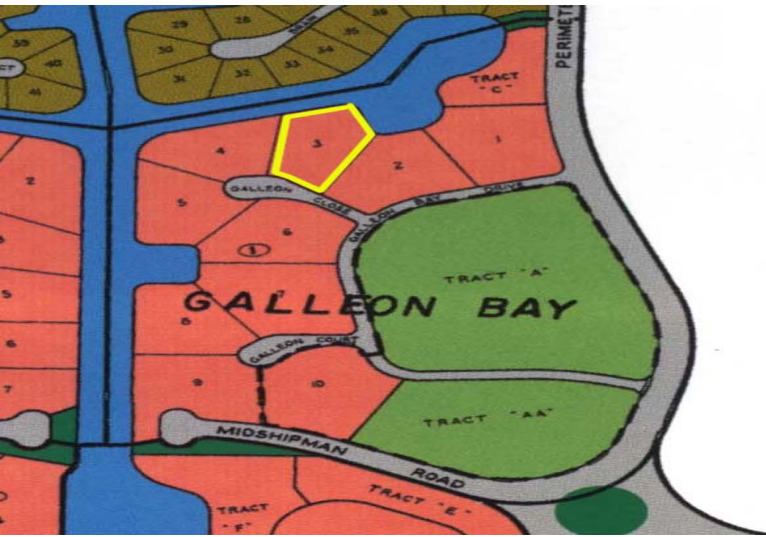

Galleon Commercial Property

This large tract is located on the lower east side of the Grand Lucayan Waterway situated on...

This large tract is located on the lower east side of the Grand Lucayan Waterway situated on Galleon Close in Galleon Bay. The property has feet of canal frontage and is measured at 3.48 Acres. Zoned Tourist Commercial this property is suitable for the construction of any thing from a spectacular single family home to a sprawling hotel/resort.....read more on our website.

Bedrooms: 1
Bathrooms: 1
Lot Size: 3.48 Acres
Maint. Fees: -
Subdivision: Galleon Bay
Features: Canal Front

James Sarles

Phone: (242) 727-8888

jamesarlesrealty@gmail.com

\$1.225,000 ID# 5785 [View Online](#)
www.sarlesrealty.com