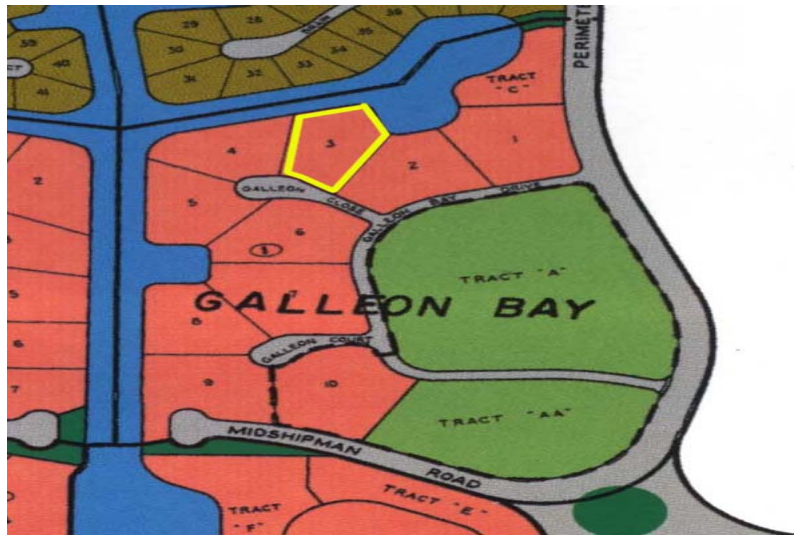

Galleon Commercial Property

This large tract is located on the lower east side of the Grand Lucayan Waterway situated on...

This large tract is located on the lower east side of the Grand Lucayan Waterway situated on Galleon Close in Galleon Bay. The property has feet of canal frontage and is measured at 3.48 Acres. Zoned Tourist Commercial this property is suitable for the construction of any thing from a spectacular single family home to a sprawling hotel/resort.....read more on our website.

- Bedrooms: 1
- Bathrooms: 1
- Lot Size: 3.48 Acres
- Maint. Fees: -
- Subdivision: Galleon Bay
- Features: Canal Front

James Sarles

Phone: (242) 727-8888

jamesarlesrealty@gmail.com

\$1.225,000 ID# 5785 [View Online](#)
www.sarlesrealty.com