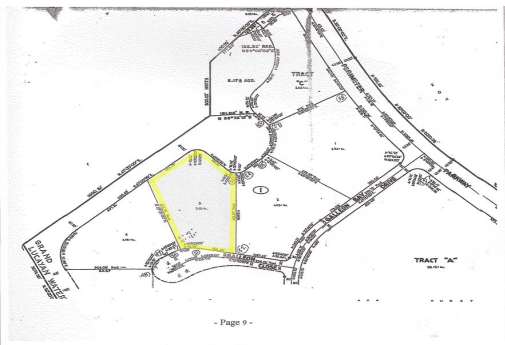

Galleon Commercial Property

This large tract is located on the lower east side of the Grand Lucayan Waterway situated on...

This large tract is located on the lower east side of the Grand Lucayan Waterway situated on Galleon Close in Galleon Bay. The property has feet of canal frontage and is measured at 3.48 Acres. Zoned Tourist Commercial this property is suitable for the construction of any thing from a spectacular single family home to a sprawling hotel/resort.....read more on our website.

Bedrooms: 1
Bathrooms: 1
Lot Size: 3.48 Acres
Maint. Fees: -
Subdivision: Galleon Bay
Features: Canal Front

James Sarles

Phone: (242) 727-8888

jamesarlesrealty@gmail.com

\$1.225,000 ID# 5785 [View Online](#)
www.sarlesrealty.com