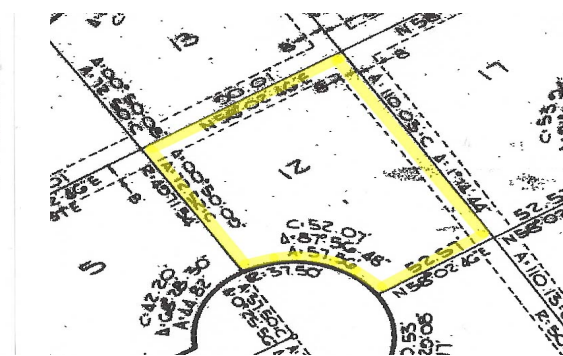

Yeoman Wood-Single Family

This lot is situation on Bluebill Circle in Yeoman Wood a nicely developing neighborhood. This...

This lot is situation on Bluebill Circle in Yeoman Wood a nicely developing neighborhood. This 8,820 square foot lot is zoned single family and is perfect for a nice Single Family Home....read more on our website.

Lot Size: 8,820 sq ft
Maint. Fees: -
Subdivision: Yeoman Wood

James Sarles

Phone: (242) 727-8888
jamesarlesrealty@gmail.com

\$20,000 ID# 5757 View Online
www.sarlesrealty.com