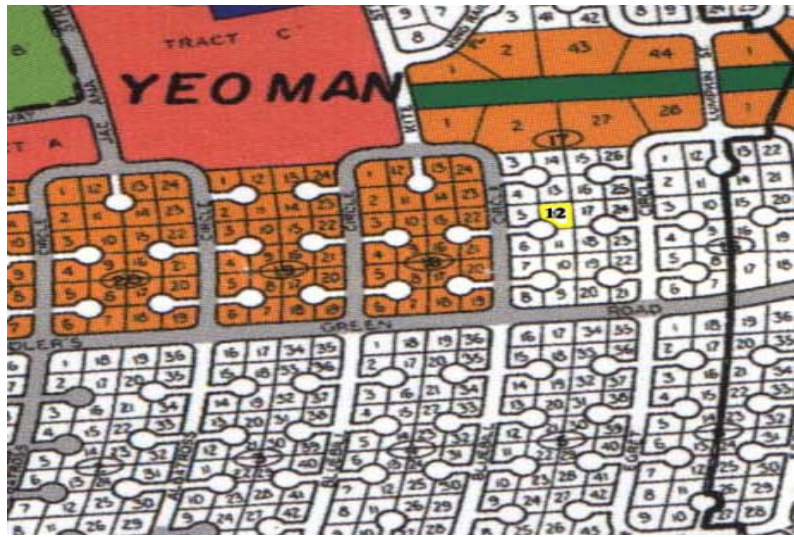

Yeoman Wood-Single Family

This lot is situation on Bluebill Circle in Yeoman Wood a nicely developing neighborhood. This...

This lot is situation on Bluebill Circle in Yeoman Wood a nicely developing neighborhood. This 8,820 square foot lot is zoned single family and is perfect for a nice Single Family Home....read more on our website.

Lot Size: 8,820 sq ft
Maint. Fees: -
Subdivision: Yeoman Wood

James Sarles

Phone: (242) 727-8888
jamesarlesrealty@gmail.com

\$20,000 ID# 5757 View Online
www.sarlesrealty.com