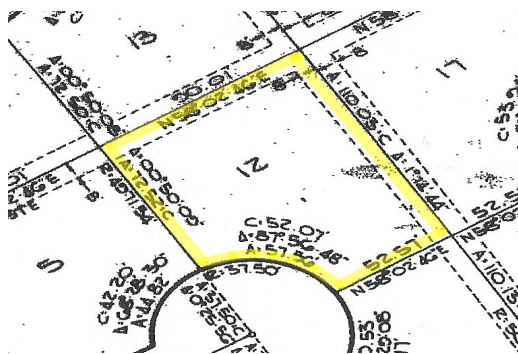

Yeoman Wood-Single Family

This lot is situation on Bluebill Circle in Yeoman Wood a nicely developing neighborhood. This...

This lot is situation on Bluebill Circle in Yeoman Wood a nicely developing neighborhood. This 8,820 square foot lot is zoned single family and is perfect for a nice Single Family Home....read more on our website.

Lot Size: 8,820 sq ft
Maint. Fees: -
Subdivision: Yeoman Wood

James Sarles

Phone: (242) 727-8888
jamesarlesrealty@gmail.com

\$20,000 ID# 5757 View Online
www.sarlesrealty.com