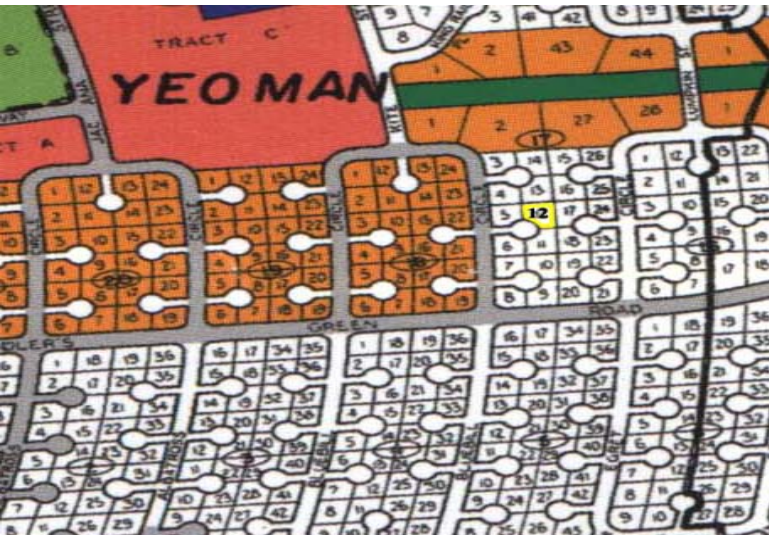

Yeoman Wood-Single Family

This lot is situation on Bluebill Circle in Yeoman Wood a nicely developing neighborhood. This...

This lot is situation on Bluebill Circle in Yeoman Wood a nicely developing neighborhood. This 8,820 square foot lot is zoned single family and is perfect for a nice Single Family Home....read more on our website.

Lot Size: 8,820 sq ft
Maint. Fees: -
Subdivision: Yeoman Wood

James Sarles

Phone: (242) 727-8888
jamesarlesrealty@gmail.com

\$20,000 ID# 5757 View Online
www.sarlesrealty.com