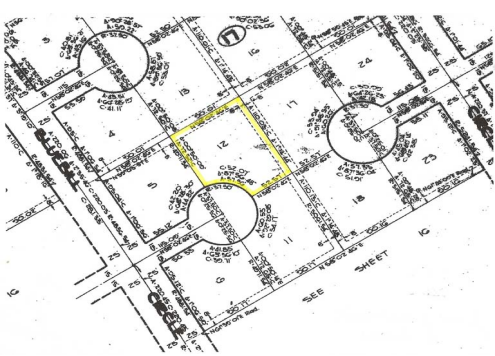

Yeoman Wood-Single Family

This lot is situation on Bluebill Circle in Yeoman Wood a nicely developing neighborhood. This...

This lot is situation on Bluebill Circle in Yeoman Wood a nicely developing neighborhood. This 8,820 square foot lot is zoned single family and is perfect for a nice Single Family Home....read more on our website.

Lot Size: 8,820 sq ft
Maint. Fees: -
Subdivision: Yeoman Wood

James Sarles

Phone: (242) 727-8888
jamesarlesrealty@gmail.com

\$20,000 ID# 5757 View Online
www.sarlesrealty.com