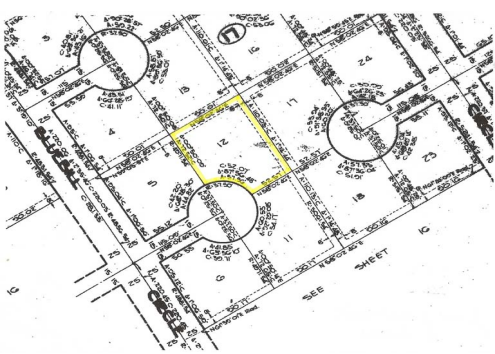

Yeoman Wood-Single Family

This lot is situation on Bluebill Circle in Yeoman Wood a nicely developing neighborhood. This...

This lot is situation on Bluebill Circle in Yeoman Wood a nicely developing neighborhood. This 8,820 square foot lot is zoned single family and is perfect for a nice Single Family Home....read more on our website.

Lot Size: 8,820 sq ft
Maint. Fees: -
Subdivision: Yeoman Wood

James Sarles

Phone: (242) 727-8888
jamesarlesrealty@gmail.com

\$20,000 ID# 5757 View Online
www.sarlesrealty.com