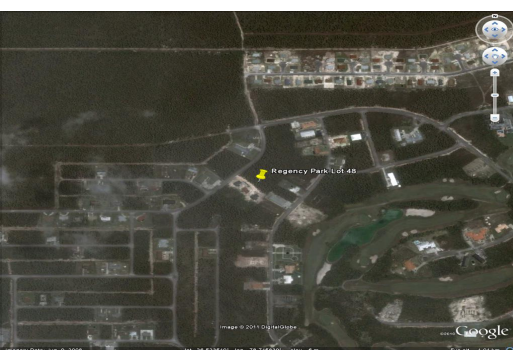

Regency Park Multi Family

Located on John Maxwell Street, this multifamily lot is a rare find. This property is measured...

Located on John Maxwell Street, this multifamily lot is a rare find. This property is measured 29,822 square feet and is a perfect location for income producing complex....read more on our website.

Lot Size: 29,522 sq ft
 Maint. Fees: Service Fees
 \$150. a year
 Subdivision: Freeport

James Sarles
 Phone: (242) 727-8888
 jamesarlesrealty@gmail.com

\$45,000 ID# 5751 View Online
www.sarlesrealty.com