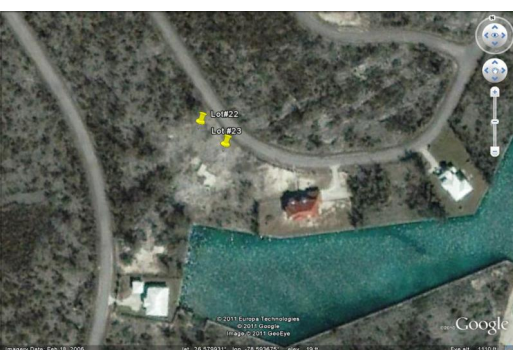

# Emerald Bay Vacant Land

## Emerald Bay Lot

This single family lot is located in a developed area with full utilities.  
Make an offer and build your new home!...read more on our website.

Lot Size: 15,087 sq ft  
Maint. Fees: -  
Subdivision: Emerald Bay