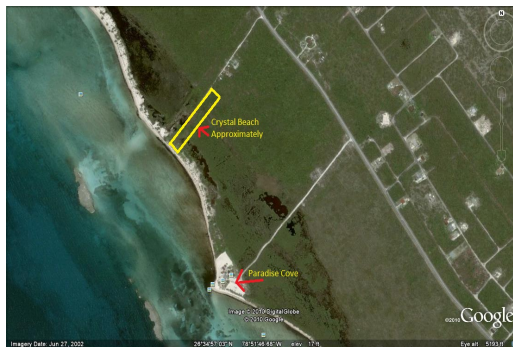

Crystal Beach – Beach Front

This almost two acre plot has 132" on the water.

This almost two acre plot has 132" on the water. Located in Crystal Beach, there is Beach and a beautiful above water reef view. An Excellent Secluded Beach Front Deal!...read more on our website.

Lot Size: 1.9 Acres
 Maint. Fees: Requested
 Subdivision: West End / West Grand Bahama
 Features: Beach access, Ocean front

Ina Simmons
 Phone:
 inasimmons@gmail.com

\$225,000 ID# 5650 View Online
www.sarlesrealty.com