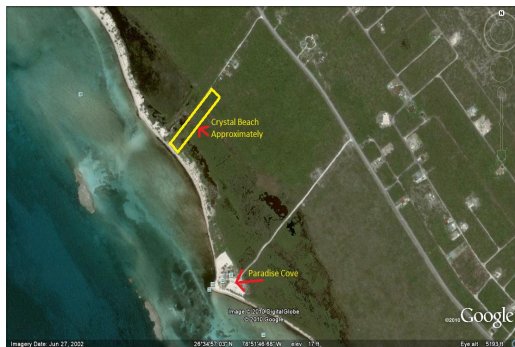

Crystal Beach – Beach Front

This almost two acre plot has 132" on the water.

This almost two acre plot has 132" on the water. Located in Crystal Beach, there is Beach and a beautiful above water reef view. An Excellent Secluded Beach Front Deal!...read more on our website.

Lot Size: 1.9 Acres
Maint. Fees: Requested
Subdivision: West End /
West Grand Bahama
Features: Beach access,
Ocean front

Ina Simmons

Phone: (242)727-0707
inasimmons@gmail.com

\$225,000 ID# 5650 View Online
www.sarlesrealty.com