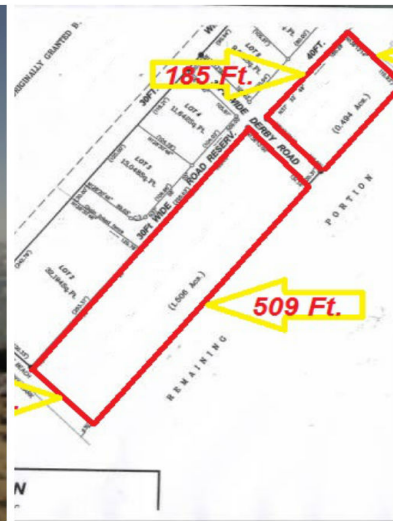

Crystal Beach – Beach Front

This almost two acre plot has 132" on the water.

This almost two acre plot has 132" on the water. Located in Crystal Beach, there is Beach and a beautiful above water reef view. An Excellent Secluded Beach Front Deal!...read more on our website.

Lot Size: 1.9 Acres
Maint. Fees: Requested
Subdivision: West End /
West Grand Bahama
Features: Beach access,
Ocean front

Ina Simmons

Phone: (242)727-0707
inasimmons@gmail.com

\$225,000 ID# 5650 View Online
www.sarlesrealty.com