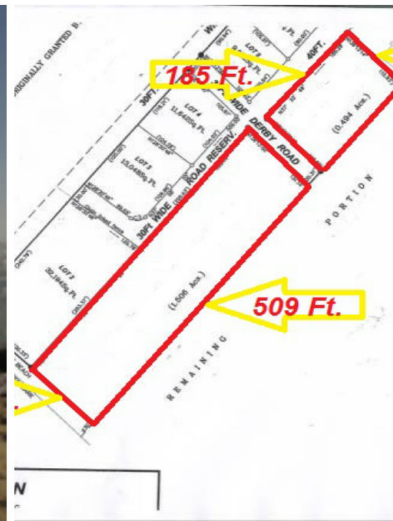

Crystal Beach – Beach Front

This almost two acre plot has 132" on the water.

This almost two acre plot has 132" on the water. Located in Crystal Beach, there is Beach and a beautiful above water reef view. An Excellent Secluded Beach Front Deal!...read more on our website.

Lot Size: 1.9 Acres
 Maint. Fees: Requested
 Subdivision: West End / West Grand Bahama
 Features: Beach access, Ocean front

Ina Simmons
 Phone:
 inasimmons@gmail.com

\$225,000 ID# 5650 View Online
www.sarlesrealty.com