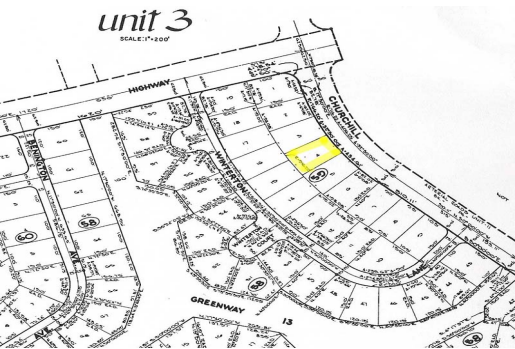

Lincoln Park Single Family Lot

Lincoln Park Single Family Lot In Developed Area. "All Offers Considered"

This Single Family lot is located in the Lincoln Park Subdivision. Lincoln Park is a growing subdivision with some of the most beautifully constructed homes. This lot is measured at 13,509 square feet, enough room to build a spectacular Single Family home.

Property in a developed area with full utilities. Call us today for more information....read more on our website.

Lot Size: 13,509 sq. ft.
Maint. Fees: -
Subdivision: Lincoln Park

James Sarles

Phone: (242) 727-8888
jamesarlesrealty@gmail.com