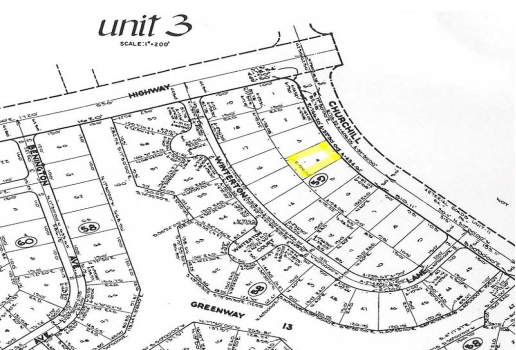

Lincoln Park Single Family Lot

Lincoln Park Single Family Lot In Developed Area. "All Offers Considered"

This Single Family lot is located in the Lincoln Park Subdivision. Lincoln Park is a growing subdivision with some of the most beautifully constructed homes. This lot is measured at 13,509 square feet, enough room to build a spectacular Single Family home.

Property in a developed area with full utilities. Call us today for more information....read more on our website.

Lot Size: 13,509 sq. ft.
Maint. Fees: -
Subdivision: Lincoln Park

James Sarles

Phone: (242) 727-8888
jamesarlesrealty@gmail.com