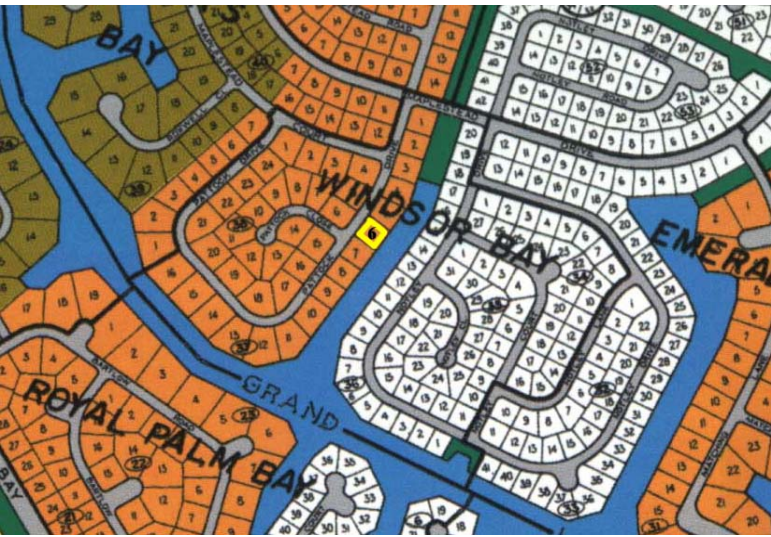

# Windsor Bay Multifamily Lot

**This multifamily canal lot is located in Windsor Bay, right off of the Grand Lucayan Waterway. This...**

This multifamily canal lot is located in Windsor Bay, right off of the Grand Lucayan Waterway. This lot features 125 feet of canal frontage with bulkhead and is ideal for the avid boater or anyone looking to enjoy water views. Measured at 17,500 square feet this canal lot is perfect for any thing from a single family home to an Income producing complex....read more on our website.

Lot Size: 17,500 sq. ft.  
Maint. Fees: -  
Subdivision: Windsor Bay  
Features: Canal Front

James Sarles

Phone: (242) 727-8888

[jamesarlesrealty@gmail.com](mailto:jamesarlesrealty@gmail.com)

**\$150,000 ID# 5615 View Online**  
**[www.sarlesrealty.com](http://www.sarlesrealty.com)**