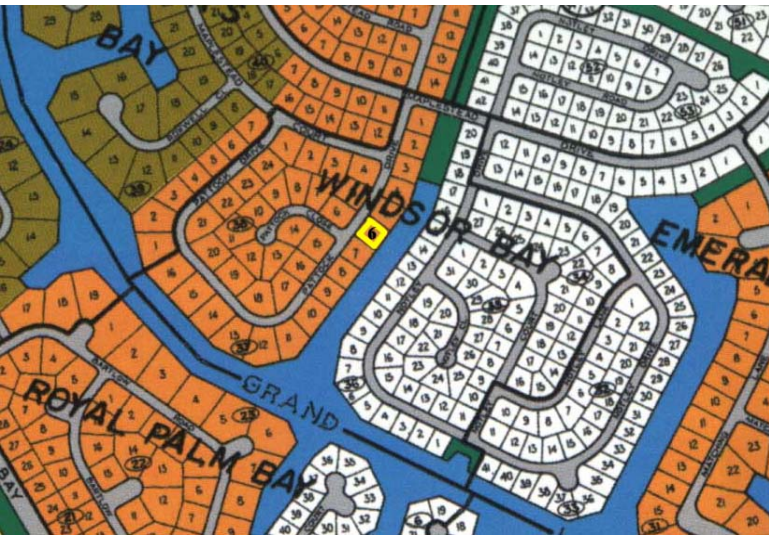

Windsor Bay Multifamily Lot

This multifamily canal lot is located in Windsor Bay, right off of the Grand Lucayan Waterway. This...

This multifamily canal lot is located in Windsor Bay, right off of the Grand Lucayan Waterway. This lot features 125 feet of canal frontage with bulkhead and is ideal for the avid boater or anyone looking to enjoy water views. Measured at 17,500 square feet this canal lot is perfect for any thing from a single family home to an Income producing complex....read more on our website.

Lot Size: 17,500 sq. ft.
Maint. Fees: -
Subdivision: Windsor Bay
Features: Canal Front

James Sarles

Phone: (242) 727-8888

jamesarlesrealty@gmail.com

\$150,000 ID# 5615 View Online
www.sarlesrealty.com