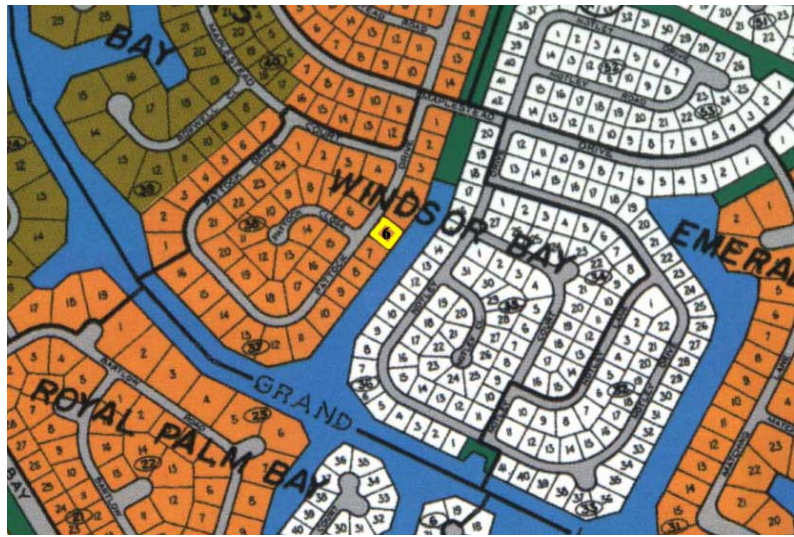

# Windsor Bay Multifamily Lot

**This multifamily canal lot is located in Windsor Bay, right off of the Grand Lucayan Waterway. This...**

This multifamily canal lot is located in Windsor Bay, right off of the Grand Lucayan Waterway. This lot features 125 feet of canal frontage with bulkhead and is ideal for the avid boater or anyone looking to enjoy water views. Measured at 17,500 square feet this canal lot is perfect for any thing from a single family home to an Income producing complex....read more on our website.

Lot Size: 17,500 sq. ft.  
Maint. Fees: -  
Subdivision: Windsor Bay  
Features: Canal Front

James Sarles

Phone: (242) 727-8888

[jamesarlesrealty@gmail.com](mailto:jamesarlesrealty@gmail.com)

**\$150,000 ID# 5615 View Online**  
**[www.sarlesrealty.com](http://www.sarlesrealty.com)**