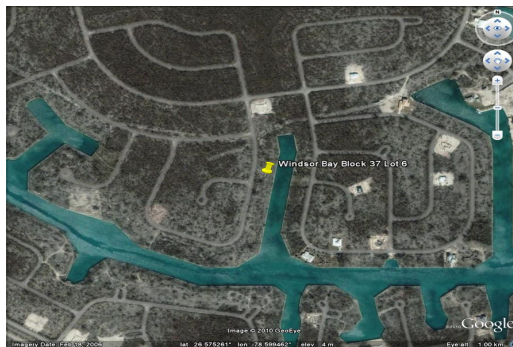

# Windsor Bay Multifamily Lot

**This multifamily canal lot is located in Windsor Bay, right off of the Grand Lucayan Waterway. This...**

This multifamily canal lot is located in Windsor Bay, right off of the Grand Lucayan Waterway. This lot features 125 feet of canal frontage with bulkhead and is ideal for the avid boater or anyone looking to enjoy water views. Measured at 17,500 square feet this canal lot is perfect for any thing from a single family home to an Income producing complex....read more on our website.

Lot Size: 17,500 sq. ft.  
Maint. Fees: -  
Subdivision: Windsor Bay  
Features: Canal Front

James Sarles

Phone: (242) 727-8888

[jamesarlesrealty@gmail.com](mailto:jamesarlesrealty@gmail.com)

**\$150,000 ID# 5615 View Online**  
**[www.sarlesrealty.com](http://www.sarlesrealty.com)**