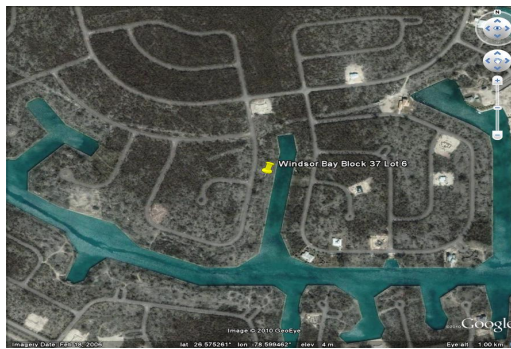

Windsor Bay Multifamily Lot

This multifamily canal lot is located in Windsor Bay, right off of the Grand Lucayan Waterway. This...

This multifamily canal lot is located in Windsor Bay, right off of the Grand Lucayan Waterway. This lot features 125 feet of canal frontage with bulkhead and is ideal for the avid boater or anyone looking to enjoy water views. Measured at 17,500 square feet this canal lot is perfect for any thing from a single family home to an Income producing complex....read more on our website.

Lot Size: 17,500 sq. ft.
Maint. Fees: -
Subdivision: Windsor Bay
Features: Canal Front

James Sarles

Phone: (242) 727-8888

jamesarlesrealty@gmail.com

\$150,000 ID# 5615 View Online
www.sarlesrealty.com