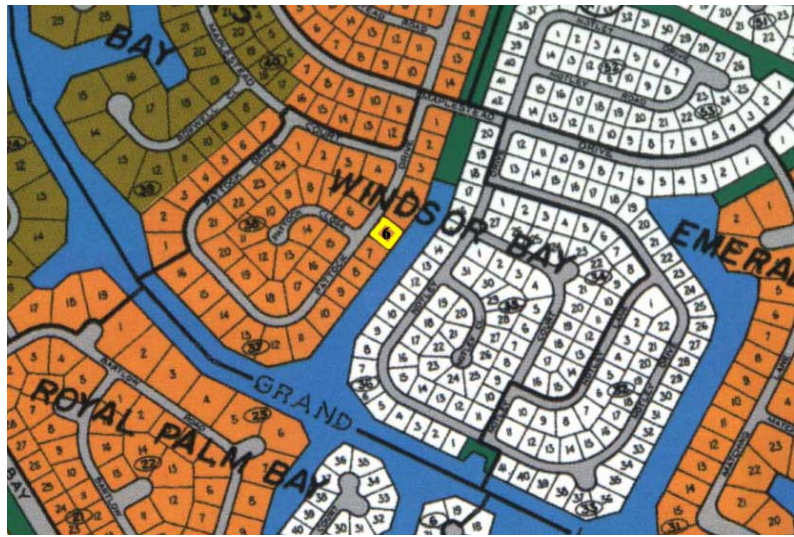

Windsor Bay Multifamily Lot

This multifamily canal lot is located in Windsor Bay, right off of the Grand Lucayan Waterway. This...

This multifamily canal lot is located in Windsor Bay, right off of the Grand Lucayan Waterway. This lot features 125 feet of canal frontage with bulkhead and is ideal for the avid boater or anyone looking to enjoy water views. Measured at 17,500 square feet this canal lot is perfect for any thing from a single family home to an Income producing complex....read more on our website.

Lot Size: 17,500 sq. ft.
Maint. Fees: -
Subdivision: Windsor Bay
Features: Canal Front

James Sarles

Phone: (242) 727-8888

jamesarlesrealty@gmail.com

\$150,000 ID# 5615 View Online
www.sarlesrealty.com