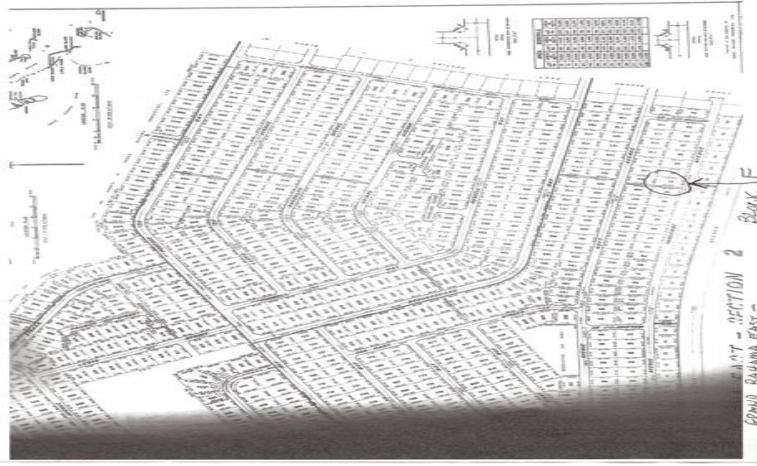

# Grand Bahama East

## Single Family lot in Grand Bahama East

Single Family lot in Grand Bahama East...read more on our website.

Lot Size: 10,000 sq ft  
Maint. Fees: n.a  
Subdivision: Holmes Rock

Tiffany Smith

Phone:  
kekris4@gmail.com