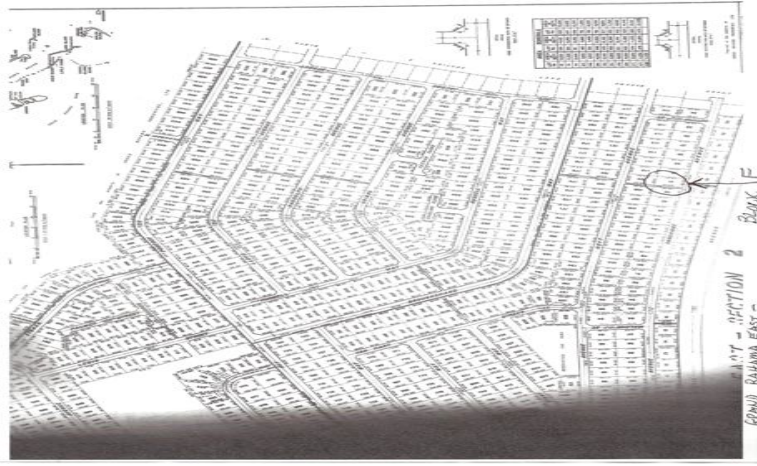

Grand Bahama East

Single Family lot in Grand Bahama East

Single Family lot in Grand Bahama East...read more on our website.

Lot Size: 10,000 sq ft
Maint. Fees: n.a
Subdivision: Holmes Rock

Tiffany Smith

Phone:
kekris4@gmail.com