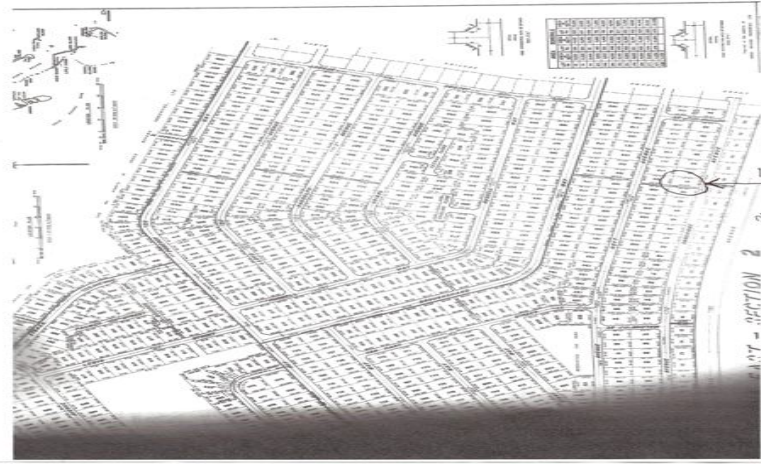

# Grand Bahama East

## Single Family lot in Grand Bahama East

Single Family lot in Grand Bahama East...read more on our website.

Lot Size: 10,000 sq ft  
Maint. Fees: n.a  
Subdivision: Holmes Rock

Tiffany Smith

Phone:  
kekris4@gmail.com