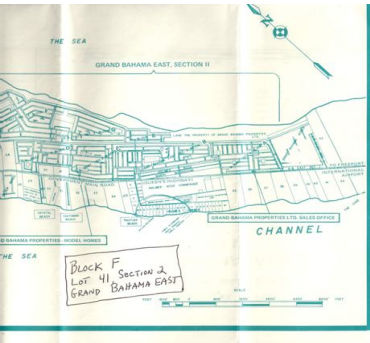

Grand Bahama East

Single Family lot in Grand Bahama East

Single Family lot in Grand Bahama East...read more on our website.

Lot Size: 10,000 sq ft
Maint. Fees: n.a
Subdivision: Holmes Rock

Tiffany Smith

Phone:
kekris4@gmail.com