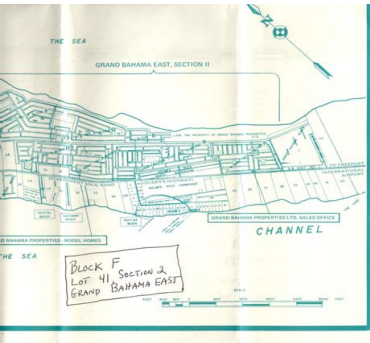

# Grand Bahama East

## Single Family lot in Grand Bahama East

Single Family lot in Grand Bahama East...read more on our website.

Lot Size: 10,000 sq ft  
Maint. Fees: n.a  
Subdivision: Holmes Rock

Tiffany Smith

Phone:  
kekris4@gmail.com