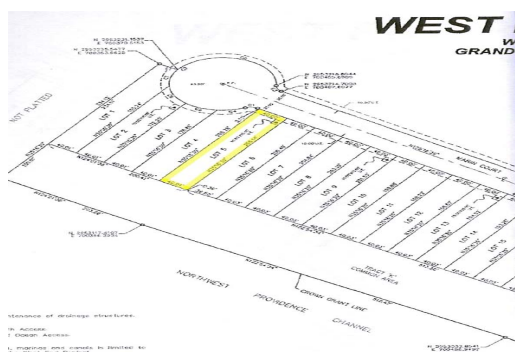

Ginn Sur Mer

In the heart of the luxurious Caribbean, Ginn sur Mer will feature a grand palace as the central...

In the heart of the luxurious Caribbean, Ginn sur Mer will feature a grand palace as the central and defining point of the entire community. Inside its elegant walls adorned with stunning accoutrements will be a variety of dining experiences, world-class shopping, inviting spas, night clubs, activity centers for the children and a Monte Carlo-inspired casino. In addition to the palace to be erected on this property, its 2,000 tropical acres offer white sandy beaches, relaxed elegance, a sport fishing haven and more. This island playground embraces the spirit of the islands accented with a world-class marina and private airport both with Customs for easy access; an island golf experience that will redefine previous expectations; a Grand Canal that will wind throughout the entire...read more on our website.

Lot Size: 8,320 sq. ft.
 Maint. Fees: -
 Subdivision: West End /
 West Grand Bahama
 Features: Beach access,
 Gated, Ocean front

Dwayne King
 Phone: (242)441-3877* 646-7077
 dwaynekingsales@gmail.com

\$1.100,000 ID# 5548 [View Online](#)
www.sarlesrealty.com