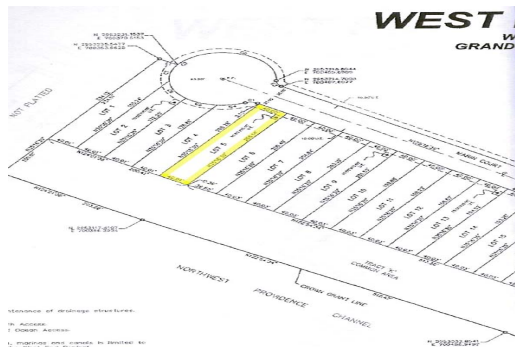

Ginn Sur Mer

In the heart of the luxurious Caribbean, Ginn sur Mer will feature a grand palace as the central...

In the heart of the luxurious Caribbean, Ginn sur Mer will feature a grand palace as the central and defining point of the entire community. Inside its elegant walls adorned with stunning accoutrements will be a variety of dining experiences, world-class shopping, inviting spas, night clubs, activity centers for the children and a Monte Carlo-inspired casino. In addition to the palace to be erected on this property, its 2,000 tropical acres offer white sandy beaches, relaxed elegance, a sport fishing haven and more. This island playground embraces the spirit of the islands accented with a world-class marina and private airport both with Customs for easy access; an island golf experience that will redefine previous expectations; a Grand Canal that will wind throughout the entire...read more on our website.

Lot Size: 8,320 sq. ft.
 Maint. Fees: -
 Subdivision: West End / West Grand Bahama
 Features: Beach access, Gated, Ocean front

Dwayne King
 Phone: dwaynekingssales@gmail.com

\$1.100,000 ID# 5548 [View Online](#)
www.sarlesrealty.com