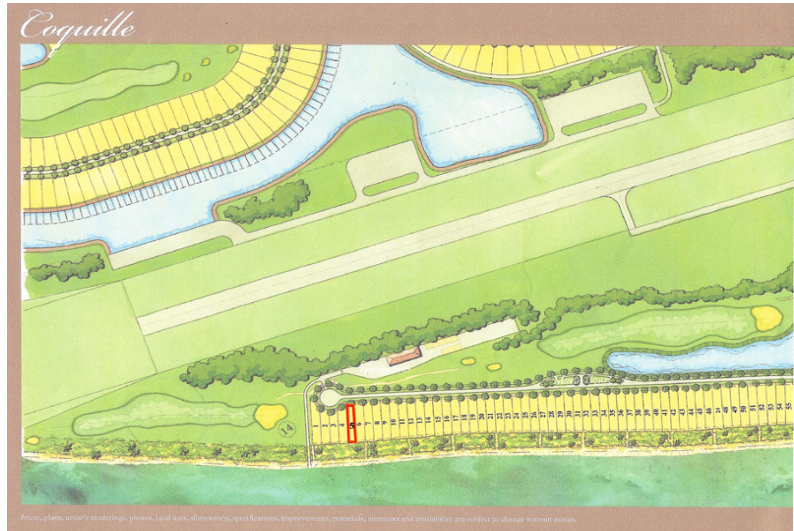

Ginn Sur Mer

In the heart of the luxurious Caribbean, Ginn sur Mer will feature a grand palace as the central...

In the heart of the luxurious Caribbean, Ginn sur Mer will feature a grand palace as the central and defining point of the entire community. Inside its elegant walls adorned with stunning accoutrements will be a variety of dining experiences, world-class shopping, inviting spas, night clubs, activity centers for the children and a Monte Carlo-inspired casino. In addition to the palace to be erected on this property, its 2,000 tropical acres offer white sandy beaches, relaxed elegance, a sport fishing haven and more. This island playground embraces the spirit of the islands accented with a world-class marina and private airport both with Customs for easy access; an island golf experience that will redefine previous expectations; a Grand Canal that will wind throughout the entire...read more on our website.

Lot Size: 8,320 sq. ft.
 Maint. Fees: -
 Subdivision: West End /
 West Grand Bahama
 Features: Beach access,
 Gated, Ocean front

Dwayne King
 Phone: (242)441-3877* 646-7077
 dwaynekingsales@gmail.com

\$1.100,000 ID# 5548 [View Online](#)
www.sarlesrealty.com