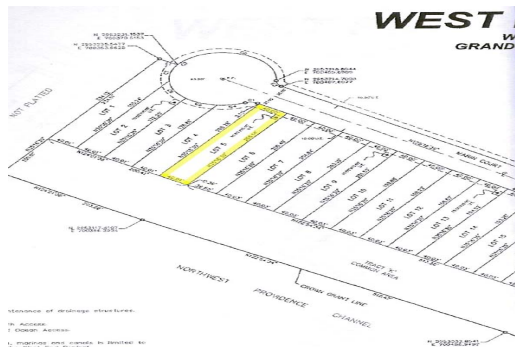

Ginn Sur Mer

In the heart of the luxurious Caribbean, Ginn sur Mer will feature a grand palace as the central...

In the heart of the luxurious Caribbean, Ginn sur Mer will feature a grand palace as the central and defining point of the entire community. Inside its elegant walls adorned with stunning accoutrements will be a variety of dining experiences, world-class shopping, inviting spas, night clubs, activity centers for the children and a Monte Carlo-inspired casino. In addition to the palace to be erected on this property, its 2,000 tropical acres offer white sandy beaches, relaxed elegance, a sport fishing haven and more. This island playground embraces the spirit of the islands accented with a world-class marina and private airport both with Customs for easy access; an island golf experience that will redefine previous expectations; a Grand Canal that will wind throughout the entire...read more on our website.

Lot Size: 8,320 sq. ft.
 Maint. Fees: -
 Subdivision: West End / West Grand Bahama
 Features: Beach access, Gated, Ocean front

Dwayne King
 Phone: (242)441-3877
 dwaynekingales@gmail.com

\$1.100,000 ID# 5548 [View Online](#)
www.sarlesrealty.com