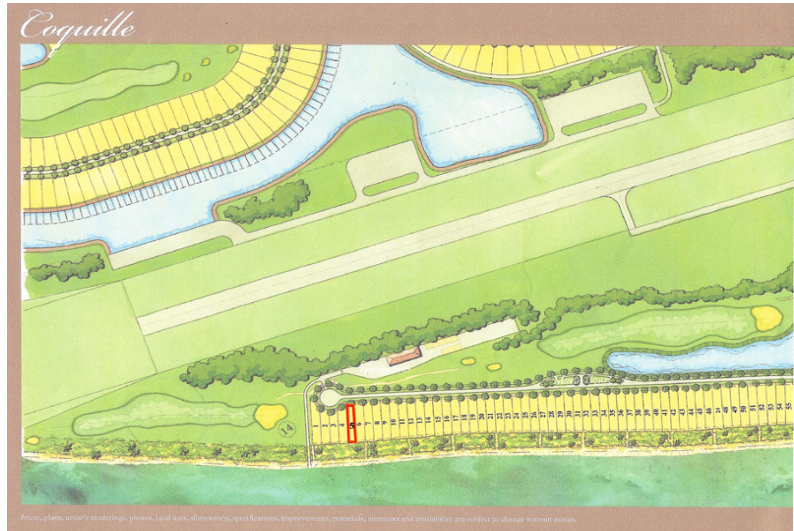

Ginn Sur Mer

In the heart of the luxurious Caribbean, Ginn sur Mer will feature a grand palace as the central...

In the heart of the luxurious Caribbean, Ginn sur Mer will feature a grand palace as the central and defining point of the entire community. Inside its elegant walls adorned with stunning accoutrements will be a variety of dining experiences, world-class shopping, inviting spas, night clubs, activity centers for the children and a Monte Carlo-inspired casino. In addition to the palace to be erected on this property, its 2,000 tropical acres offer white sandy beaches, relaxed elegance, a sport fishing haven and more. This island playground embraces the spirit of the islands accented with a world-class marina and private airport both with Customs for easy access; an island golf experience that will redefine previous expectations; a Grand Canal that will wind throughout the entire...read more on our website.

Lot Size: 8,320 sq. ft.
 Maint. Fees: -
 Subdivision: West End / West Grand Bahama
 Features: Beach access, Gated, Ocean front

Dwayne King
 Phone: (242)441-3877
 dwaynekingales@gmail.com

\$1.100,000 ID# 5548 [View Online](#)
www.sarlesrealty.com