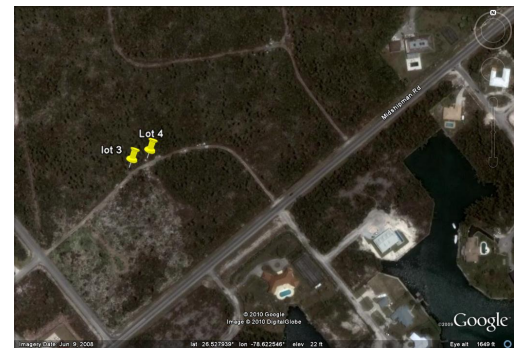

Sherwood Forest Vacant land

Undeveloped multi-family lot available. Adjacent lot is also available

These lots can be sold individually for \$20,000 each or as a package...read more on our website.

Lot Size: 15,669 sq ft
Maint. Fees: n/a
Subdivision: Sherwood Forest