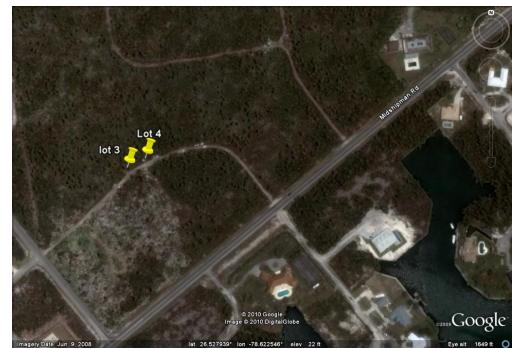

Sherwood Forest Vacant land

Undeveloped multi-family lot available. Adjacent lot is also available

These lots can be sold individually for \$20,000 each or as a package...read more on our website.

Lot Size: 15,669 sq ft
Maint. Fees: n/a
Subdivision: Sherwood Forest