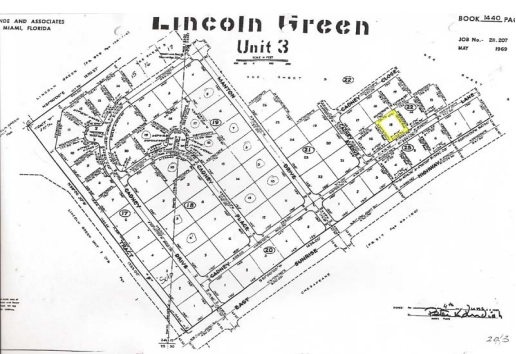

# Lincoln Green &#8211; Multi Family Lot

## Lincoln Green - Multi Family Lot

This is a large multi family property in the fast developing Lincoln Green area. Great lot to build an investment property. Call in today for more info....read more on our website.

Lot Size: 19,740 sq ft  
Maint. Fees: \$736 a year  
Subdivision: Lincoln Green

Nikolai Sarles

Phone: (242)351-9081  
nikolaisarles@gmail.com

**\$25,000 ID# 5470** [View Online](#)  
[www.sarlesrealty.com](http://www.sarlesrealty.com)