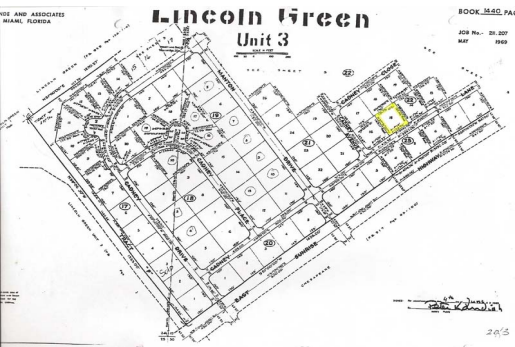

Lincoln Green #8211; Multi Family Lot

Lincoln Green - Multi Family Lot

This is a large multi family property in the fast developing Lincoln Green area. Great lot to build an investment property. Call in today for more info....read more on our website.

Lot Size: 19,740 sq ft
Maint. Fees: \$736 a year
Subdivision: Lincoln Green

Allison Levarity
Phone: 242-801-2452
allison.levarity@gmail.com

\$25,000 ID# 5470 [View Online](#)
www.sarlesrealty.com