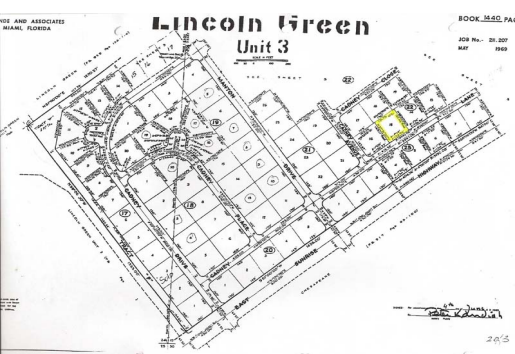

Lincoln Green – Multi Family Lot

Lincoln Green - Multi Family Lot

This is a large multi family property in the fast developing Lincoln Green area. Great lot to build an investment property. Call in today for more info....read more on our website.

Lot Size: 19,740 sq ft
Maint. Fees: \$736 a year
Subdivision: Lincoln Green

Nikolai Sarles

Phone: (242)351-9081
nikolaisarles@gmail.com

\$25,000 ID# 5470 [View Online](#)
www.sarlesrealty.com