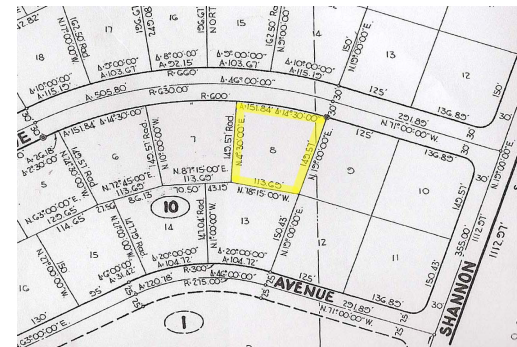

Shannon Multi Family Lot

Great Multi Family Lot In Shannon

This is a great Multi Family lot located in Shannon. The area is nicely developed with all utilities in place. Adjoining lot #7 is also available. Call in today for more information.

NO PROPERTY TAX...read more on our website.

Lot Size: 20,152 sq ft
 Maint. Fees: Service
 Charges are \$755 a year
 Subdivision: Shannon

Ina Simmons

Phone:

inasimmons@gmail.com

\$30,000 ID# 5442 [View Online](#)
www.sarlesrealty.com