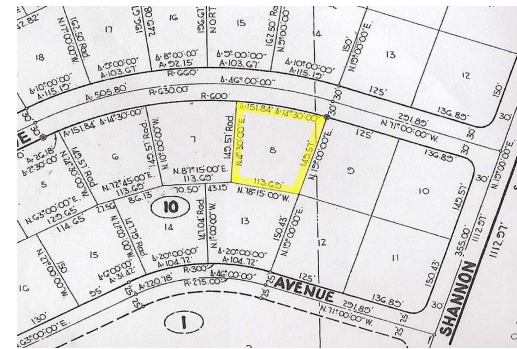

Shannon Multi Family Lot

Great Multi Family Lot In Shannon

This is a great Multi Family lot located in Shannon. The area is nicely developed with all utilities in place. Adjoining lot #7 is also available. Call in today for more information.

NO PROPERTY TAX...read more on our website.

Lot Size: 20,152 sq ft
 Maint. Fees: Service
 Charges are \$755 a year
 Subdivision: Shannon

Ina Simmons

Phone: 242-727-0707
 inasimmons@gmail.com

\$30,000 ID# 5442 [View Online](#)
www.sarlesrealty.com