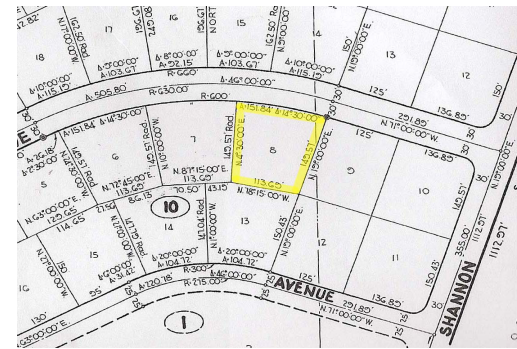

Shannon Multi Family Lot

Great Multi Family Lot In Shannon

This is a great Multi Family lot located in Shannon. The area is nicely developed with all utilities in place. Adjoining lot #7 is also available. Call in today for more information.

NO PROPERTY TAX...read more on our website.

Lot Size: 20,152 sq ft
 Maint. Fees: Service
 Charges are \$755 a year
 Subdivision: Shannon

Ina Simmons

Phone: (242)727-0707
 inasimmons@gmail.com

\$30,000 ID# 5442 [View Online](#)
www.sarlesrealty.com