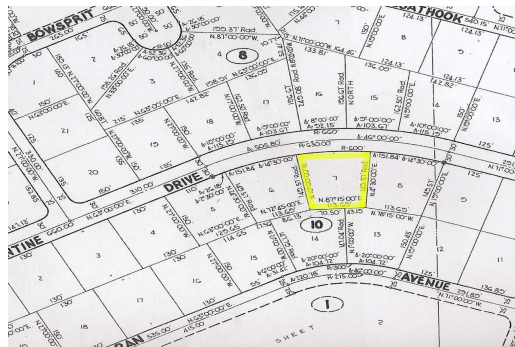

Shannon Multi Family Lot

REDUCED PRICE - Great Multi Family Lot In Shannon

This is a great Multi Family lot located in Shannon. The area is nicely developed with all utilities in place. Adjoining lot #8 is also available. Call in today for more information.

NO PROPERTY TAX...read more on our website.

Lot Size: 20,152 sq ft
Maint. Fees: Service
Charges are \$755. a year
Subdivision: Shannon

Ina Simmons

Phone: 242-727-0707
inasimmons@gmail.com

\$30,000 ID# 5441 [View Online](#)
www.sarlesrealty.com