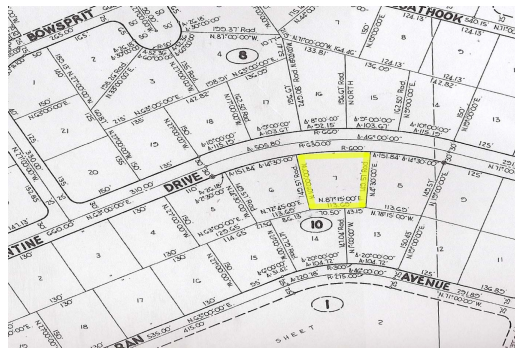

# Shannon Multi Family Lot

## REDUCED PRICE - Great Multi Family Lot In Shannon

This is a great Multi Family lot located in Shannon. The area is nicely developed with all utilities in place. Adjoining lot #8 is also available. Call in today for more information.

NO PROPERTY TAX...read more on our website.

Lot Size: 20,152 sq ft  
Maint. Fees: Service  
Charges are \$755. a year  
Subdivision: Shannon

Ina Simmons

Phone: (242)727-0707  
inasimmons@gmail.com

**\$30,000 ID# 5441** [View Online](#)  
[www.sarlesrealty.com](http://www.sarlesrealty.com)