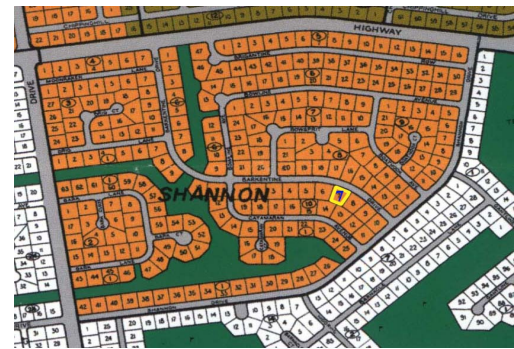

# Shannon Multi Family Lot

## REDUCED PRICE - Great Multi Family Lot In Shannon

This is a great Multi Family lot located in Shannon. The area is nicely developed with all utilities in place. Adjoining lot #8 is also available. Call in today for more information.

NO PROPERTY TAX...read more on our website.

Lot Size: 20,152 sq ft  
Maint. Fees: Service  
Charges are \$755. a year  
Subdivision: Shannon

Ina Simmons

Phone: (242)727-0707  
inasimmons@gmail.com

**\$30,000 ID# 5441** [View Online](#)  
[www.sarlesrealty.com](http://www.sarlesrealty.com)