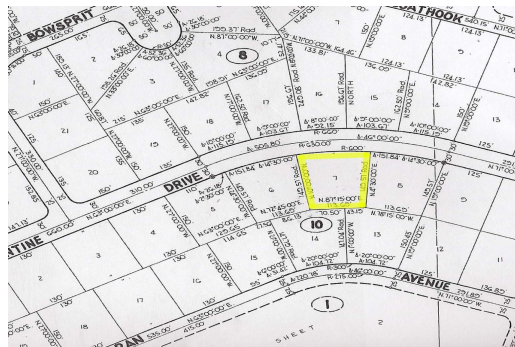

Shannon Multi Family Lot

REDUCED PRICE - Great Multi Family Lot In Shannon

This is a great Multi Family lot located in Shannon. The area is nicely developed with all utilities in place. Adjoining lot #8 is also available. Call in today for more information.

NO PROPERTY TAX...read more on our website.

Lot Size: 20,152 sq ft
Maint. Fees: Service
Charges are \$755. a year
Subdivision: Shannon

Ina Simmons

Phone:

inasimmons@gmail.com

\$30,000 ID# 5441 [View Online](#)
www.sarlesrealty.com