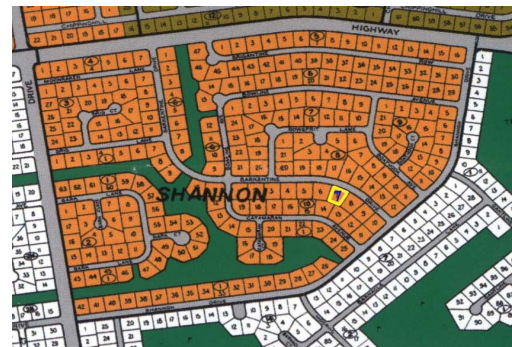

Shannon Multi Family Lot

REDUCED PRICE - Great Multi Family Lot In Shannon

This is a great Multi Family lot located in Shannon. The area is nicely developed with all utilities in place. Adjoining lot #8 is also available. Call in today for more information.

NO PROPERTY TAX...read more on our website.

Lot Size: 20,152 sq ft
Maint. Fees: Service
Charges are \$755. a year
Subdivision: Shannon

Ina Simmons

Phone: 242-727-0707
inasimmons@gmail.com

\$30,000 ID# 5441 [View Online](#)
www.sarlesrealty.com