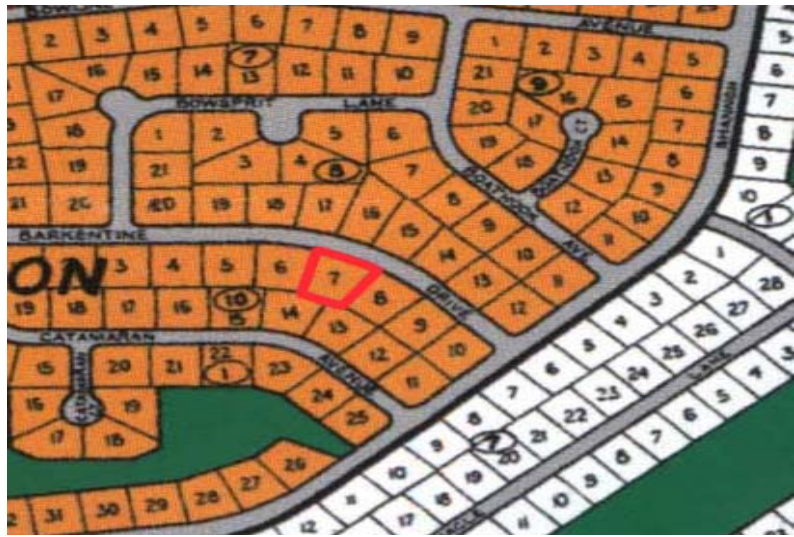

Shannon Multi Family Lot

REDUCED PRICE - Great Multi Family Lot In Shannon

This is a great Multi Family lot located in Shannon. The area is nicely developed with all utilities in place. Adjoining lot #8 is also available. Call in today for more information.

NO PROPERTY TAX...read more on our website.

Lot Size: 20,152 sq ft
Maint. Fees: Service
Charges are \$755. a year
Subdivision: Shannon

Ina Simmons

Phone: 242-727-0707
inasimmons@gmail.com

\$30,000 ID# 5441 [View Online](#)
www.sarlesrealty.com