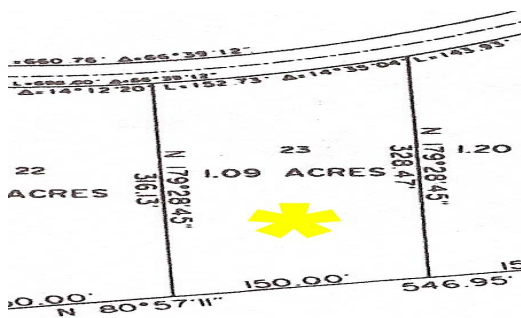

Princess Isle Lot 23

Princess Isle Beach Lot for Sale

Great beachfront lot in gated, upscale Princess Isle. This excellent lot has 150' of beach frontage and a total of 1.09 Acres....read more on our website.

- Lot Size: 1.09
- Maint. Fees: -
- Subdivision: Bahamia
- Features: Beach access, Gated, Ocean front

Nikolai Sarles

Phone: (242)351-9081
 nikolaisarles@gmail.com

\$749,000 ID# 5432 [View Online](#)
www.sarlesrealty.com