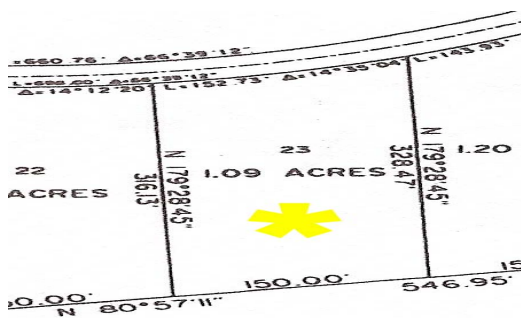

# Princess Isle Lot 23

## Princess Isle Beach Lot for Sale

Great beachfront lot in gated, upscale Princess Isle. This excellent lot has 150' of beach frontage and a total of 1.09 Acres....read more on our website.

- Lot Size: 1.09
- Maint. Fees: -
- Subdivision: Bahamia
- Features: Beach access, Gated, Ocean front