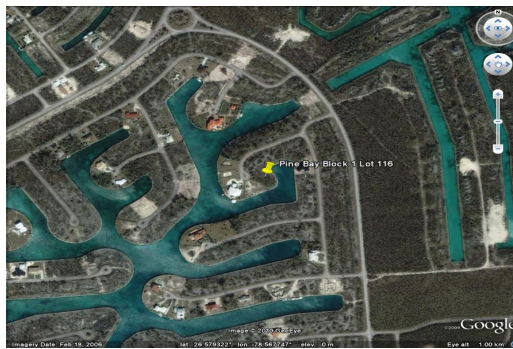

Pine Bay Canal Lot

Pine Bay Canal Lot

This very large canal property is located in the Pine Bay area on a quiet cul-de-sac. It boasts a whole 198 feet on the canal. Pine Bay is a quiet developed subdivision with upscale homes. Perfect location for your dream home.....read more on our website.

Lot Size: 20,840
Maint. Fees: -
Subdivision: grPine Bay
Features: Canal Front

Nikolai Sarles

Phone: (242)351-9081
nikolaisarles@gmail.com

\$80,000 ID# 5414 [View Online](#)
www.sarlesrealty.com