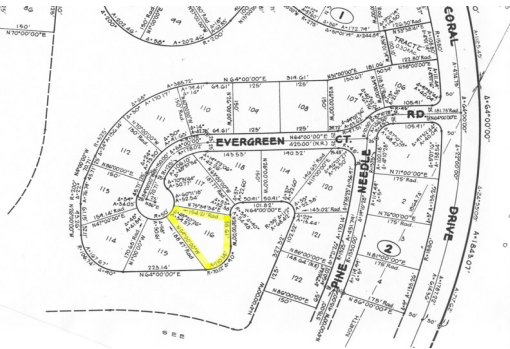

Pine Bay Canal Lot

Pine Bay Canal Lot

This very large canal property is located in the Pine Bay area on a quiet cul-de-sac. It boasts a whole 198 feet on the canal. Pine Bay is a quiet developed subdivision with upscale homes. Perfect location for your dream home.....read more on our website.

Lot Size: 20,840
Maint. Fees: -
Subdivision: grPine Bay
Features: Canal Front

Nikolai Sarles

Phone: (242)351-9081
nikolaisarles@gmail.com

\$80,000 ID# 5414 [View Online](#)
www.sarlesrealty.com