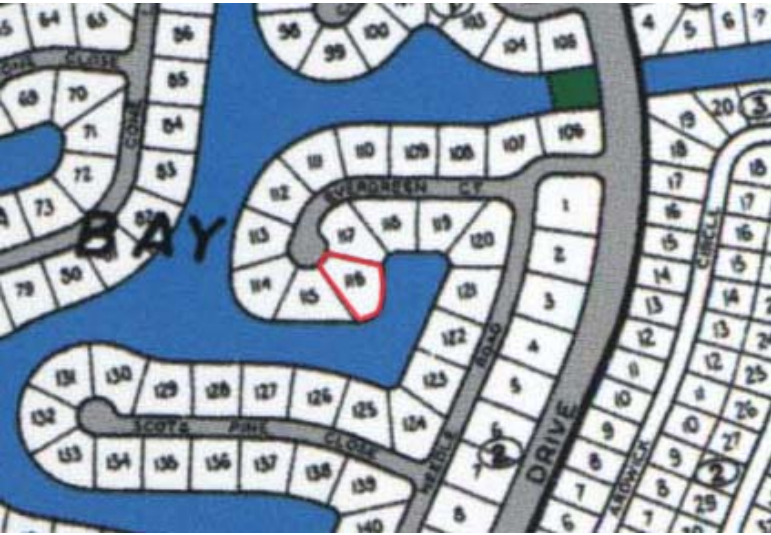

Pine Bay Canal Lot

Pine Bay Canal Lot

This very large canal property is located in the Pine Bay area on a quiet cul-de-sac. It boasts a whole 198 feet on the canal. Pine Bay is a quiet developed subdivision with upscale homes. Perfect location for your dream home.....read more on our website.

Lot Size: 20,840
Maint. Fees: -
Subdivision: grPine Bay
Features: Canal Front

Nikolai Sarles

Phone: (242)351-9081
nikolaisarles@gmail.com

\$80,000 ID# 5414 [View Online](#)
www.sarlesrealty.com