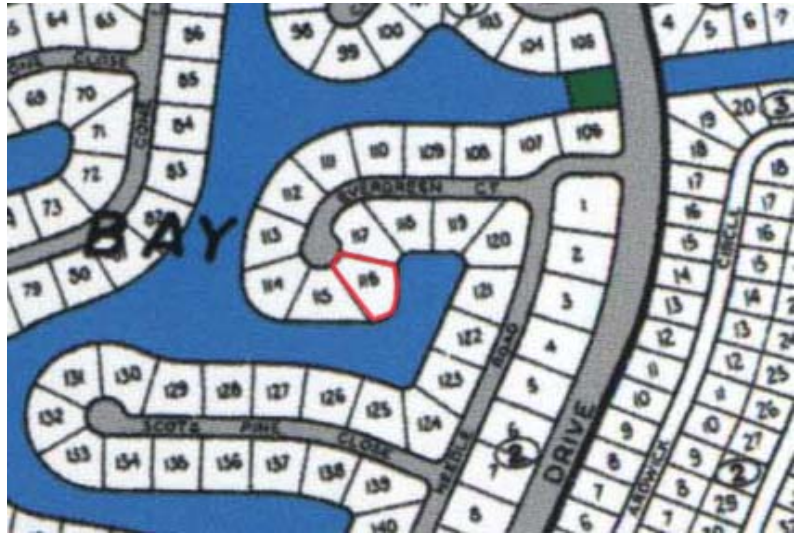

Pine Bay Canal Lot

Pine Bay Canal Lot

This very large canal property is located in the Pine Bay area on a quiet cul-de-sac. It boasts a whole 198 feet on the canal. Pine Bay is a quiet developed subdivision with upscale homes. Perfect location for your dream home.....read more on our website.

Lot Size: 20,840
Maint. Fees: -
Subdivision: grPine Bay
Features: Canal Front

Nikolai Sarles

Phone: (242)351-9081
nikolaisarles@gmail.com

\$80,000 ID# 5414 [View Online](#)
www.sarlesrealty.com