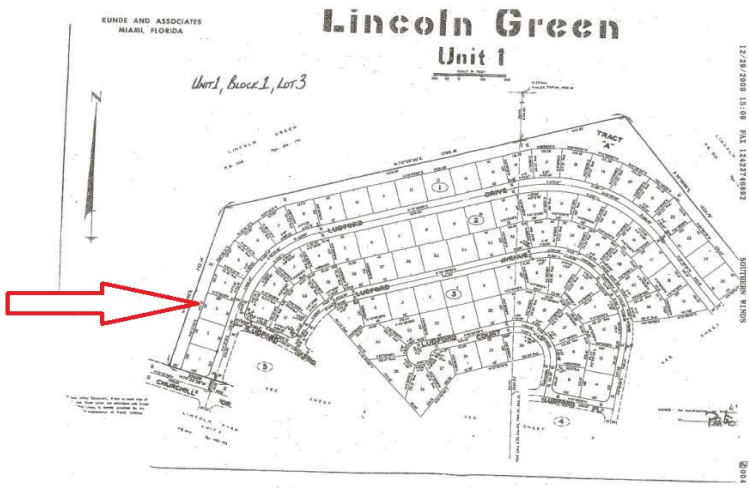

Duplex Lot in Lincoln Green

Duplex Lot Located in the fast growing Lincoln Green Area.

Priced for Quick Sale...read more on our website.

Lot Size: 13,800 sq ft
Maint. Fees: -
Subdivision: Lincoln Green

Tiffany Smith
Phone: (242) 727-8066
kekris4@gmail.com