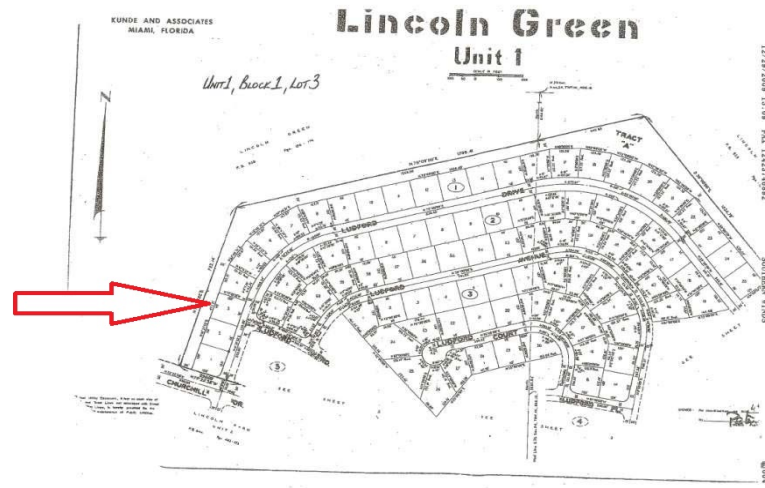

Duplex Lot in Lincoln Green

Duplex Lot Located in the fast growing Lincoln Green Area.

Priced for Quick Sale...read more on our website.

Lot Size: 13,800 sq ft
Maint. Fees: -
Subdivision: Lincoln Green

Tiffany Smith
Phone: (242) 727-8066
kekris4@gmail.com