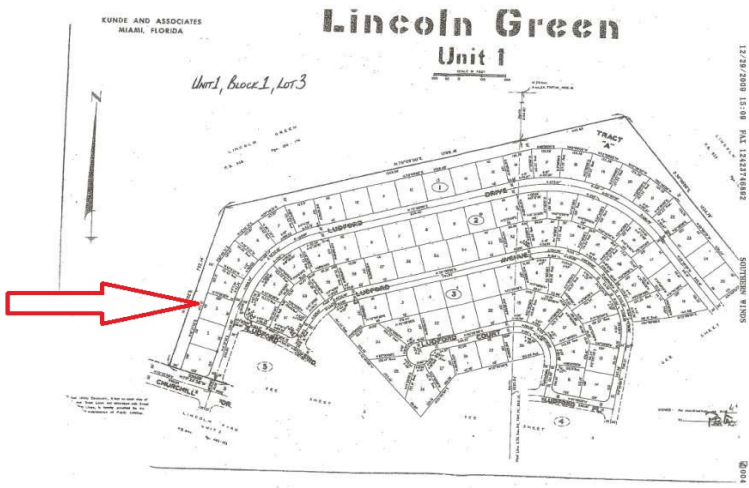

Duplex Lot in Lincoln Green

Duplex Lot Located in the fast growing Lincoln Green Area.

Priced for Quick Sale...read more on our website.

Lot Size: 13,800 sq ft
Maint. Fees: -
Subdivision: Lincoln Green

Tiffany Smith
Phone:
kekris4@gmail.com