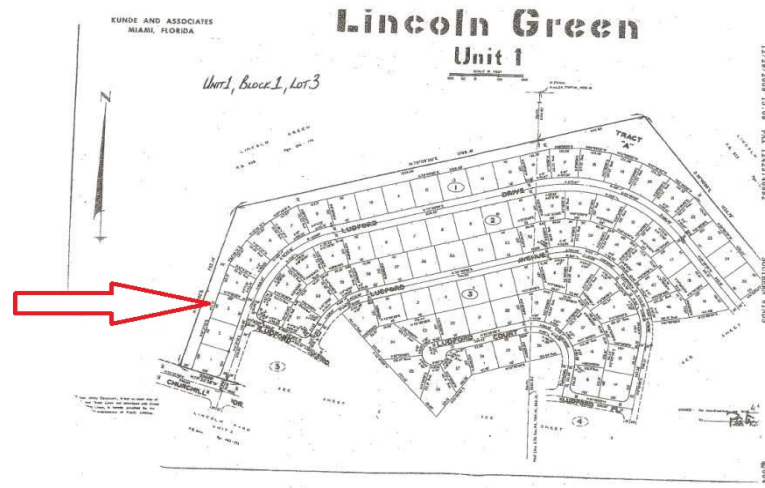

Duplex Lot in Lincoln Green

Duplex Lot Located in the fast growing Lincoln Green Area.

Priced for Quick Sale...read more on our website.

Lot Size: 13,800 sq ft
Maint. Fees: -
Subdivision: Lincoln Green

Tiffany Smith
Phone:
kekris4@gmail.com