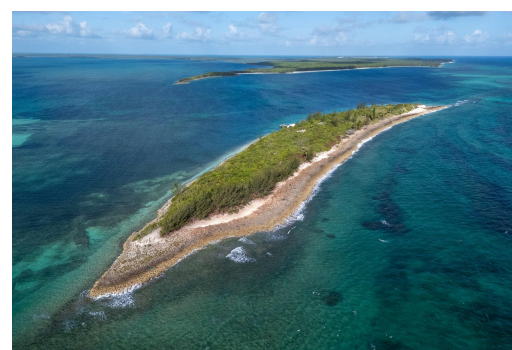

## **Pierre Island offers stunning, elevated 360-degree views of Three Islands Bay, the Atlantic Ocean,...**

Pierre Island offers stunning, elevated 360-degree views of Three Islands Bay, the Atlantic Ocean, Harbour Island, and Eleuthera. The 16 acre Island has native vegetation that includes coconut trees and abundant bird life. Paved pathways weave throughout, leading to a substantial dock on the south side enhancing the accessibility and enjoyment of the island. Electricity is conveniently available by underwater cable to the Eleuthera mainland, ensuring conveniences for development. Just a 15-minute protected boat ride away lies famous Harbour Island, known for its gourmet restaurants, marinas, and boutique shops, making Pierre Island an ideally located gem. This island is an excellent opportunity for developing a small luxury glamping resort or a private retreat, close to the vibrant island ...read more on our website.