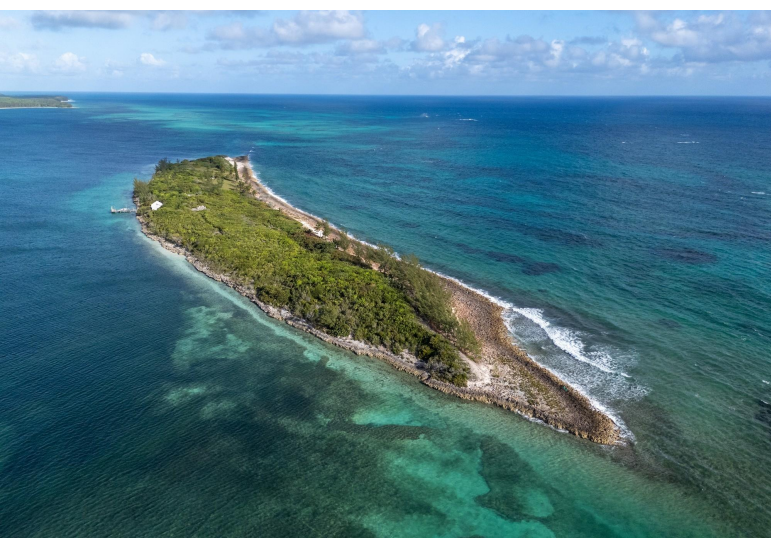

# PIERRES ISLAND, Other Eleuthera, Eleuthera

## **Pierre Island offers stunning, elevated 360-degree views of Three Islands Bay, the Atlantic Ocean,...**

Pierre Island offers stunning, elevated 360-degree views of Three Islands Bay, the Atlantic Ocean, Harbour Island, and Eleuthera. The 16 acre Island has native vegetation that includes coconut trees and abundant bird life. Paved pathways weave throughout, leading to a substantial dock on the south side enhancing the accessibility and enjoyment of the island. Electricity is conveniently available by underwater cable to the Eleuthera mainland, ensuring conveniences for development. Just a 15-minute protected boat ride away lies famous Harbour Island, known for its gourmet restaurants, marinas, and boutique shops, making Pierre Island an ideally located gem. This island is an excellent opportunity for developing a small luxury glamping resort or a private retreat, close to the vibrant island ...read more on our website.

Bedrooms: 0  
Bathrooms: 0  
Lot Size: 737819  
Subdivision: Other  
Eleuthera  
Features: Dock

PIERRES ISLAND, Other  
Eleuthera, Eleuthera  
Phone:

**\$3,400,000 ID# M58274 [View Online](#)**  
**[www.sarlesrealty.com](http://www.sarlesrealty.com)**