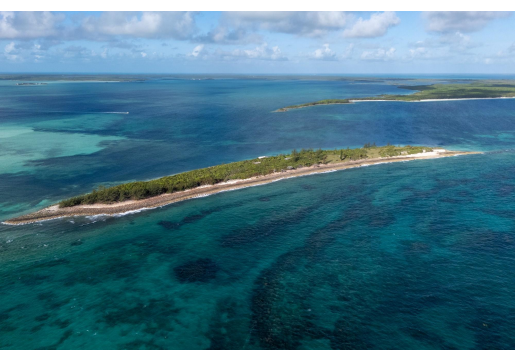

## **Pierre Island offers stunning, elevated 360-degree views of Three Islands Bay, the Atlantic Ocean,...**

Pierre Island offers stunning, elevated 360-degree views of Three Islands Bay, the Atlantic Ocean, Harbour Island, and Eleuthera. The 16 acre Island has native vegetation that includes coconut trees and abundant bird life. Paved pathways weave throughout, leading to a substantial dock on the south side enhancing the accessibility and enjoyment of the island. Electricity is conveniently available by underwater cable to the Eleuthera mainland, ensuring conveniences for development. Just a 15-minute protected boat ride away lies famous Harbour Island, known for its gourmet restaurants, marinas, and boutique shops, making Pierre Island an ideally located gem. This island is an excellent opportunity for developing a small luxury glamping resort or a private retreat, close to the vibrant island ...read more on our website.