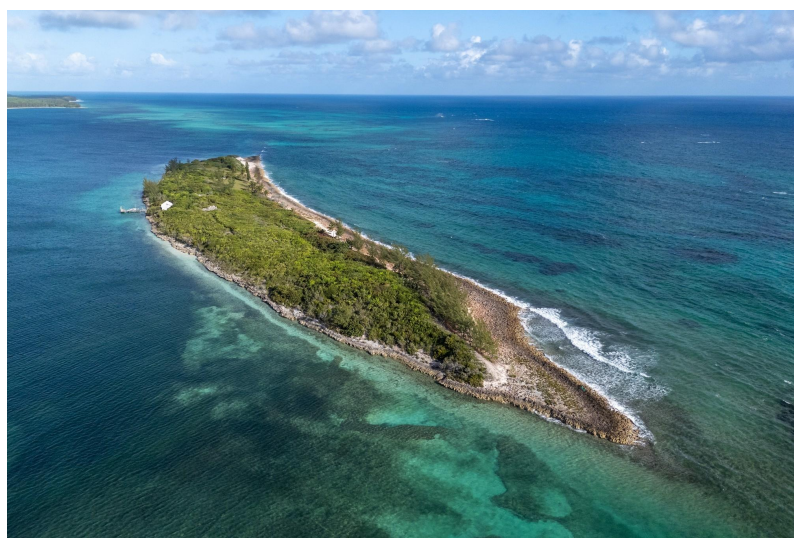

# PIERRES ISLAND, Other Eleuthera, Eleuthera

## **Pierre Island offers stunning, elevated 360-degree views of Three Islands Bay, the Atlantic Ocean,...**

Pierre Island offers stunning, elevated 360-degree views of Three Islands Bay, the Atlantic Ocean, Harbour Island, and Eleuthera. The 16 acre Island has native vegetation that includes coconut trees and abundant bird life. Paved pathways weave throughout, leading to a substantial dock on the south side enhancing the accessibility and enjoyment of the island. Electricity is conveniently available by underwater cable to the Eleuthera mainland, ensuring conveniences for development. Just a 15-minute protected boat ride away lies famous Harbour Island, known for its gourmet restaurants, marinas, and boutique shops, making Pierre Island an ideally located gem. This island is an excellent opportunity for developing a small luxury glamping resort or a private retreat, close to the vibrant island ...read more on our website.