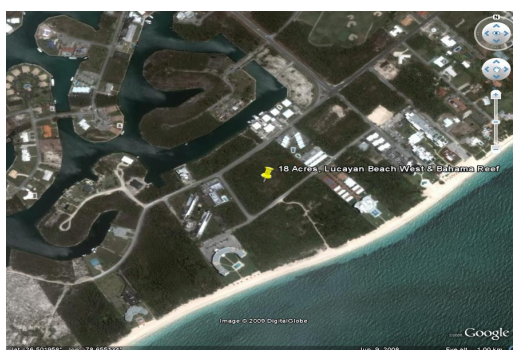

Lucayan Beach West & #8211; 18 Acres

18 Acres, 18 lots located in Lucayan Beach West and Bahama Reef & Country Club.

18 Acres, 18 lots located in Lucayan Beach West and Bahama Reef & Country Club. With a total of 988 feet on the beach and 600 feet of canal frontage this package deal presents very unique opportunities....read more on our website.

Lot Size: 18 acres
 Maint. Fees: -
 Subdivision: Lucayan Beach West

James Sarles

Phone: (242) 727-8888
 jamesarlesrealty@gmail.com

\$0 ID# 5332 View Online
www.sarlesrealty.com