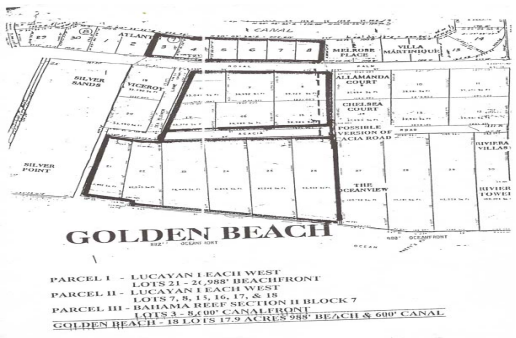

Lucayan Beach West & #8211; 18 Acres

18 Acres, 18 lots located in Lucayan Beach West and Bahama Reef & Country Club.

18 Acres, 18 lots located in Lucayan Beach West and Bahama Reef & Country Club. With a total of 988 feet on the beach and 600 feet of canal frontage this package deal presents very unique opportunities....read more on our website.

Lot Size: 18 acres
 Maint. Fees: -
 Subdivision: Lucayan Beach West

James Sarles
 Phone: (242) 727-8888
 jamesarlesrealty@gmail.com

\$0 ID# 5332 View Online
www.sarlesrealty.com