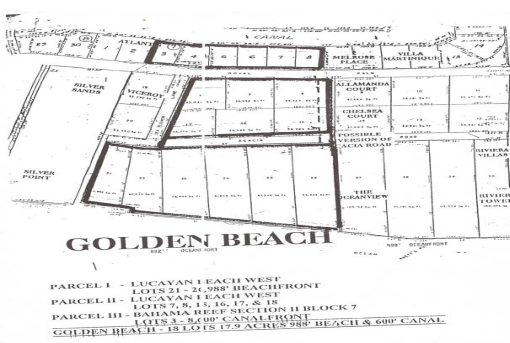

Lucayan Beach West & #8211; 18 Acres

18 Acres, 18 lots located in Lucayan Beach West and Bahama Reef & Country Club.

18 Acres, 18 lots located in Lucayan Beach West and Bahama Reef & Country Club. With a total of 988 feet on the beach and 600 feet of canal frontage this package deal presents very unique opportunities....read more on our website.

Lot Size: 18 acres
 Maint. Fees: -
 Subdivision: Lucayan Beach West

James Sarles

Phone: (242) 727-8888
 jamesarlesrealty@gmail.com

\$0 ID# 5332 View Online
www.sarlesrealty.com