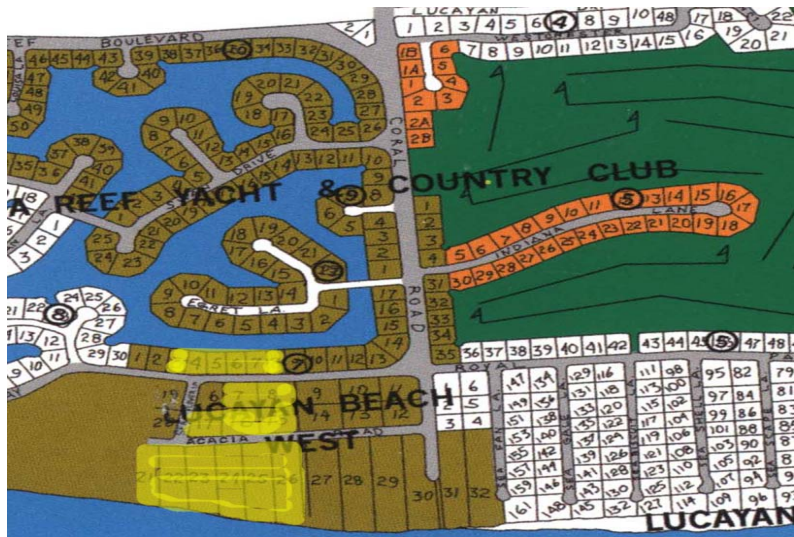

Lucayan Beach West & #8211; 18 Acres

18 Acres, 18 lots located in Lucayan Beach West and Bahama Reef & Country Club.

18 Acres, 18 lots located in Lucayan Beach West and Bahama Reef & Country Club. With a total of 988 feet on the beach and 600 feet of canal frontage this package deal presents very unique opportunities....read more on our website.

Lot Size: 18 acres
 Maint. Fees: -
 Subdivision: Lucayan Beach West

James Sarles
 Phone: (242) 727-8888
 jamesarlesrealty@gmail.com

\$0 ID# 5332 View Online
www.sarlesrealty.com