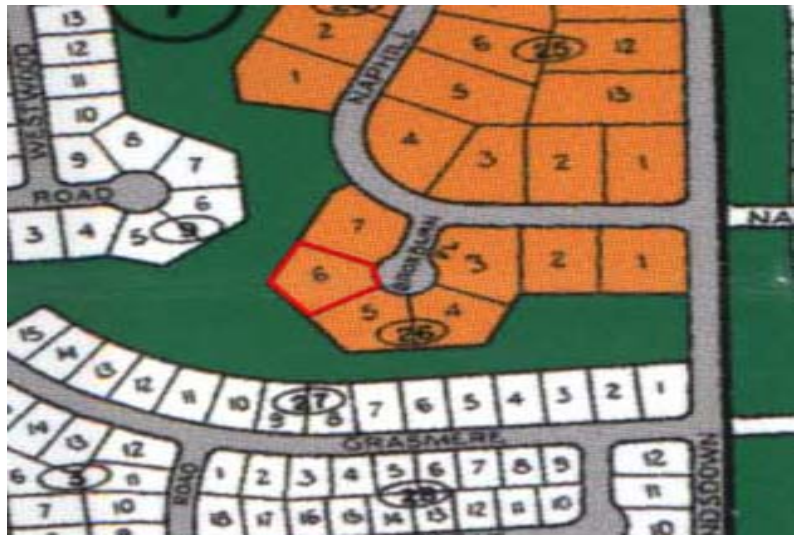

Multi Family Property

Large Grasmere Multi Family Lot

This is a large multi family property totaling 26,000 sq. ft. The lot is ideal for a tri or four plex. property as been appraised for $48,000. Priced to sell call in today to view....read more on our website.

Lot Size: 26,000 sq ft
Maint. Fees: -
Subdivision: Grasmere

James Sarles
Phone: (242) 727-8888
jamesarlesrealty@gmail.com