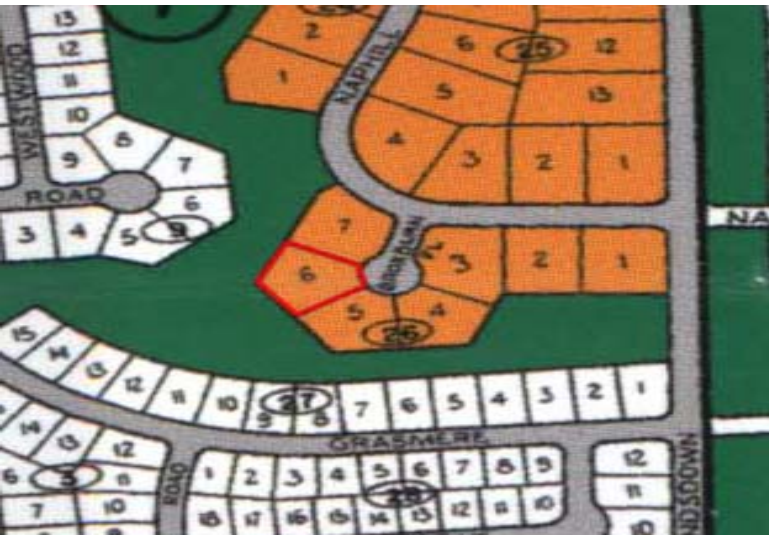

Multi Family Property

Large Grasmere Multi Family Lot

This is a large multi family property totaling 26,000 sq. ft. The lot is ideal for a tri or four plex. property as been appraised for $48,000. Priced to sell call in today to view....read more on our website.

Lot Size: 26,000 sq ft
Maint. Fees: -
Subdivision: Grasmere

James Sarles
Phone: (242) 727-8888
jamesarlesrealty@gmail.com