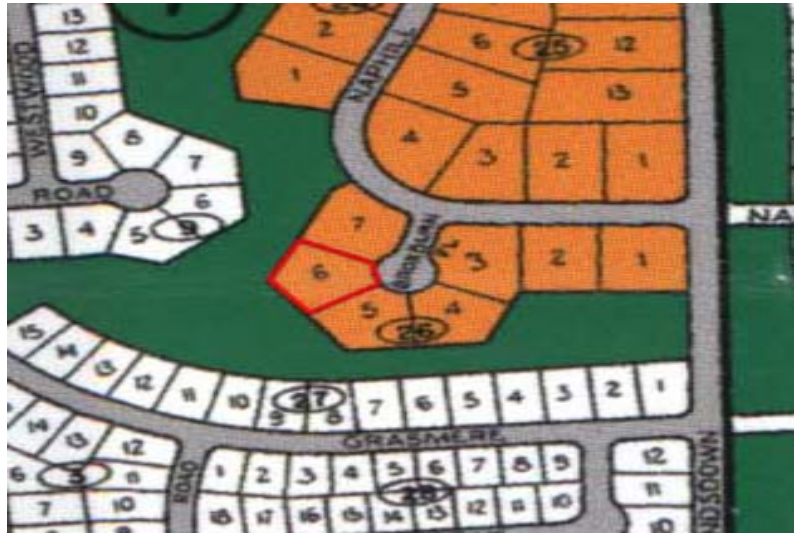

Multi Family Property

Large Grasmere Multi Family Lot

This is a large multi family property totaling 26,000 sq. ft. The lot is ideal for a tri or four plex. property as been appraised for \$48,000. Priced to sell call in today to view....read more on our website.

Lot Size: 26,000 sq ft
 Maint. Fees: -
 Subdivision: Grasmere

James Sarles

Phone: (242) 727-8888
 jamesarlesrealty@gmail.com

\$30,000 ID# 5299 [View Online](#)
www.sarlesrealty.com