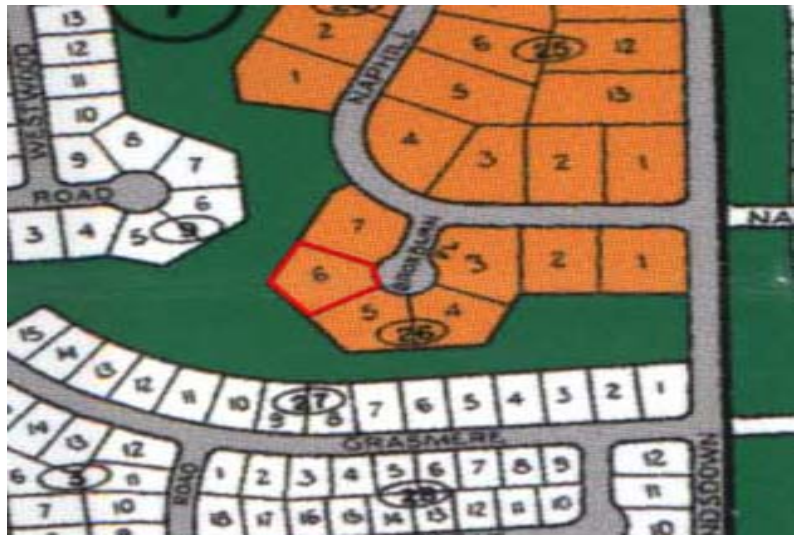

Multi Family Property

Large Grasmere Multi Family Lot

This is a large multi family property totaling 26,000 sq. ft. The lot is ideal for a tri or four plex. property as been appraised for \$48,000. Priced to sell call in today to view....read more on our website.

Lot Size: 26,000 sq ft
Maint. Fees: -
Subdivision: Grasmere

James Sarles
Phone: (242) 727-8888
jamesarlesrealty@gmail.com

\$30,000 ID# 5299 [View Online](#)
www.sarlesrealty.com