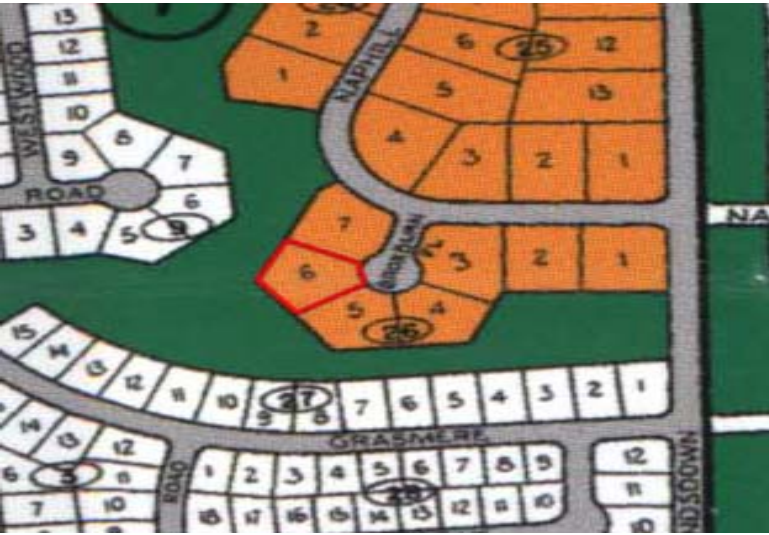

Multi Family Property

Large Grasmere Multi Family Lot

This is a large multi family property totaling 26,000 sq. ft. The lot is ideal for a tri or four plex. property as been appraised for \$48,000. Priced to sell call in today to view....read more on our website.

Lot Size: 26,000 sq ft
 Maint. Fees: -
 Subdivision: Grasmere

James Sarles

Phone: (242) 727-8888
 jamesarlesrealty@gmail.com

\$30,000 ID# 5299 [View Online](#)
www.sarlesrealty.com