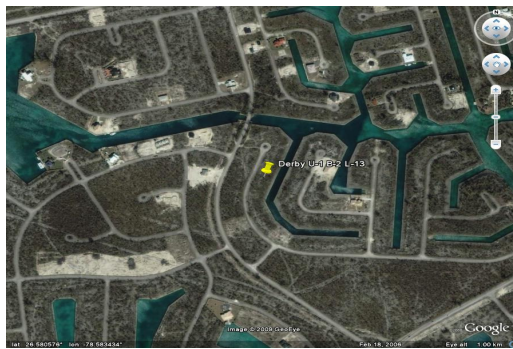

Derby Canal Lot

Multi Family Hi-Rise Canal Lot Located In Derby

This lot is zoned Multi Family Hi-Rise & is located in a fast developing area. All utilities are in place....read more on our website.

Lot Size: 17,500 sq ft
Maint. Fees: -
Subdivision: Derby
Features: Canal Front