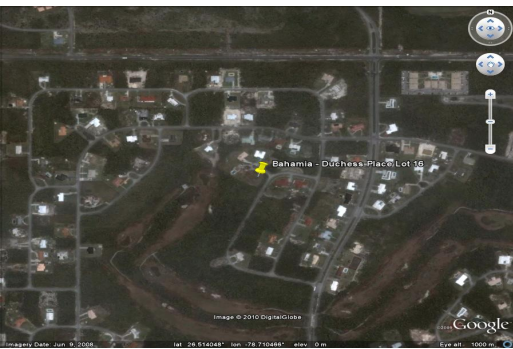

Bahamia Golfcourse Lot

Fabulous oversized lot with track land on one side which prevents anyone from building on that side...

Fabulous oversized lot with track land on one side which prevents anyone from building on that side means the only neighbors you will ever have is the already constructed well established home. No need to worry about future neighbors! Take a look at this wonderful Golf course lot!...read more on our website.

Lot Size: -
 Subdivision: Bahamia
 Features: Golf Course

James Sarles

Phone: (242) 727-8888
 jamesarlesrealty@gmail.com

\$60,000 ID# 5240 View Online
www.sarlesrealty.com