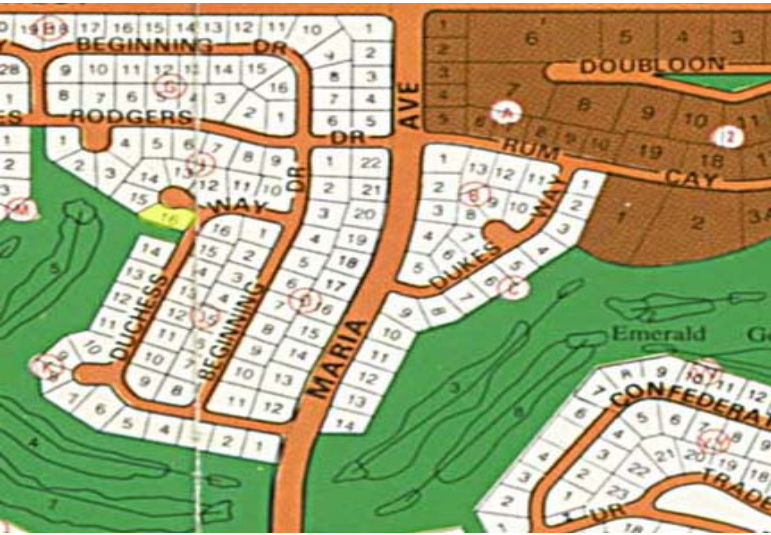

Bahamia Golfcourse Lot

Fabulous oversized lot with track land on one side which prevents anyone from building on that side...

Fabulous oversized lot with track land on one side which prevents anyone from building on that side means the only neighbors you will ever have is the already constructed well established home. No need to worry about future neighbors! Take a look at this wonderful Golf course lot!...read more on our website.

Lot Size: -
 Subdivision: Bahamia
 Features: Golf Course

James Sarles

Phone: (242) 727-8888
 jamesarlesrealty@gmail.com

\$60,000 ID# 5240 View Online
www.sarlesrealty.com