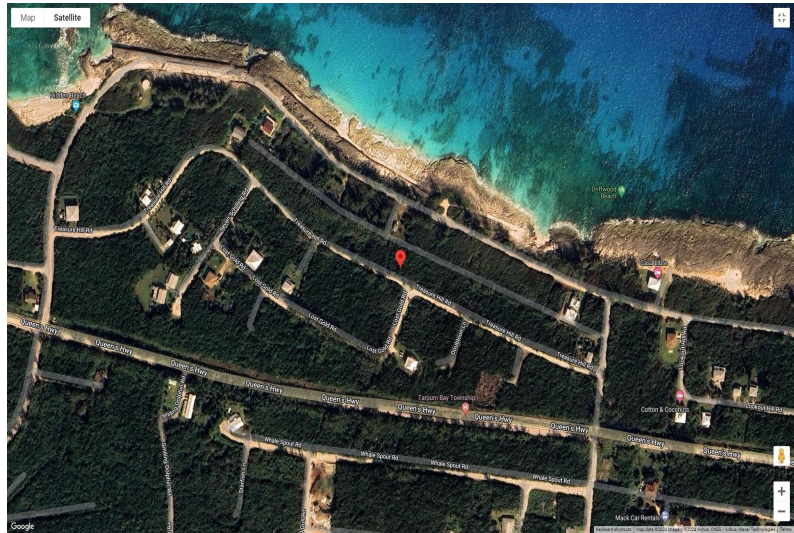

TREASURE HILL ROAD, Rainbow Bay, Eleuthera

At 9,600 sq ft, this sizeable property in Rainbow Bay, Eleuthera is your ideal blank canvass to...

At 9,600 sq ft, this sizeable property in Rainbow Bay, Eleuthera is your ideal blank canvass to build your dream or vacation home in the islands! The property is located within walking distance to pristine beaches as well as a tennis court in Rainbow Bay. It is easily accessible to Governors Harbour for shopping, banking, fine and casual dining and hotels, as well as the Governor's Harbour and North Eleuthera airports. Utilities are at the lot. Your chance to live in the "Isle of Freedom!" Call today!...read more on our website.

Bedrooms: 0
Bathrooms: 0
Lot Size: 9600
Subdivision: Rainbow Bay
Features: Family Oriented,
Highway Access, Hillside,
None, Pets Allowed,
Quiet Area, Treed Lot,
View - Ocean

TREASURE HILL ROAD,
Rainbow Bay, Eleuthera
Phone: