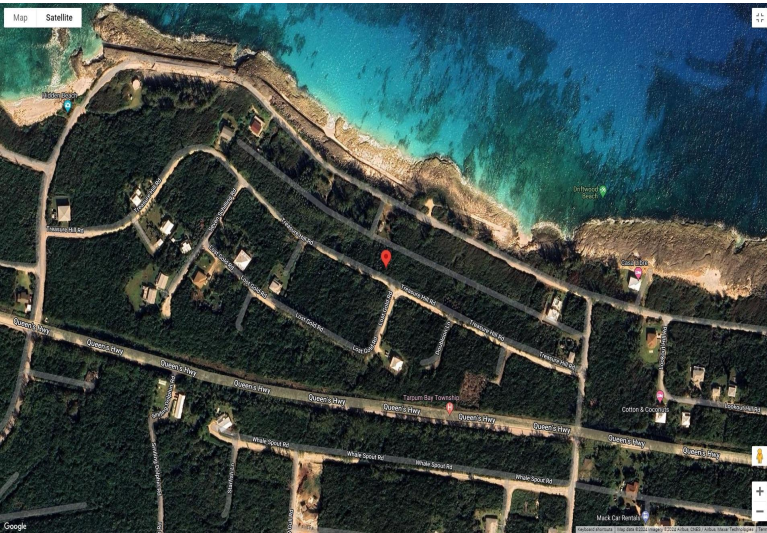

TREASURE HILL ROAD, Rainbow Bay, Eleuthera

At 9,600 sq ft, this sizeable property in Rainbow Bay, Eleuthera is your ideal blank canvass to...

At 9,600 sq ft, this sizeable property in Rainbow Bay, Eleuthera is your ideal blank canvass to build your dream or vacation home in the islands! The property is located within walking distance to pristine beaches as well as a tennis court in Rainbow Bay. It is easily accessible to Governors Harbour for shopping, banking, fine and casual dining and hotels, as well as the Governor's Harbour and North Eleuthera airports. Utilities are at the lot. Your chance to live in the "Isle of Freedom!" Call today!...read more on our website.

Bedrooms: 0
Bathrooms: 0
Lot Size: 9600
Subdivision: Rainbow Bay
Features: Family Oriented,
Highway Access, Hillside,
None, Pets Allowed,
Quiet Area, Treed Lot,
View - Ocean

TREASURE HILL ROAD,
Rainbow Bay, Eleuthera
Phone: