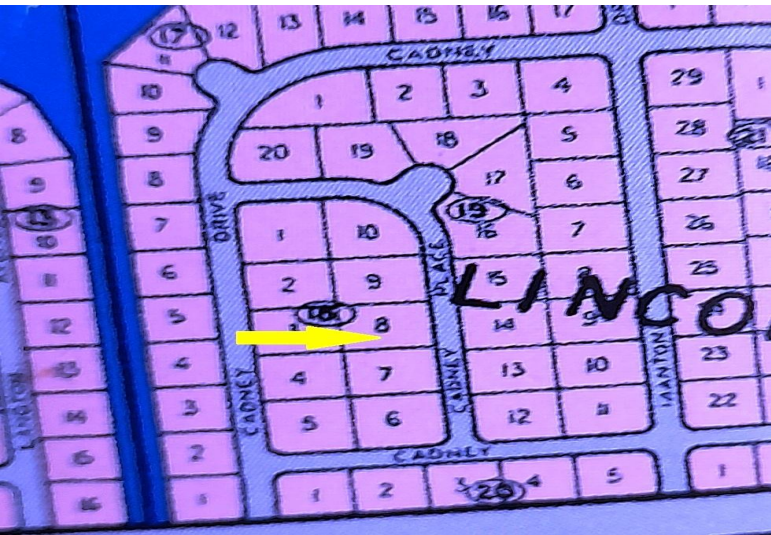

KEY PLACE LINCOLN GREE, Lincoln Green, Grand Bahama

GREAT MULTI FAMILY LOT Now is the time to invest in multi family property at a great price. The...

GREAT MULTI FAMILY LOT Now is the time to invest in multi family property at a great price. The roads are paved and all utilities are in place. Whether you would like to build your dream home or investment property, this is a good choice. Lincoln Green is a subdivision only minutes away from Lucayan International School, less than ten minutes away from Port Lucaya Market Place and Marina with exquisite shops and restaurants. Government offices, banks and clinics are also easily accessible. Buy this lot and build that income producing complex that you have been thinking about....read more on our website.

Bedrooms: 0
 Bathrooms: 0
 Lot Size: 25000
 Subdivision: Lincoln Green
 Features: None

8 CADNEY PLACE LINCOLN GREE, Lincoln Green, Grand Bahama/Freeport
 Phone:

\$30,000 ID# M57746 [View Online](#)
www.sarlesrealty.com