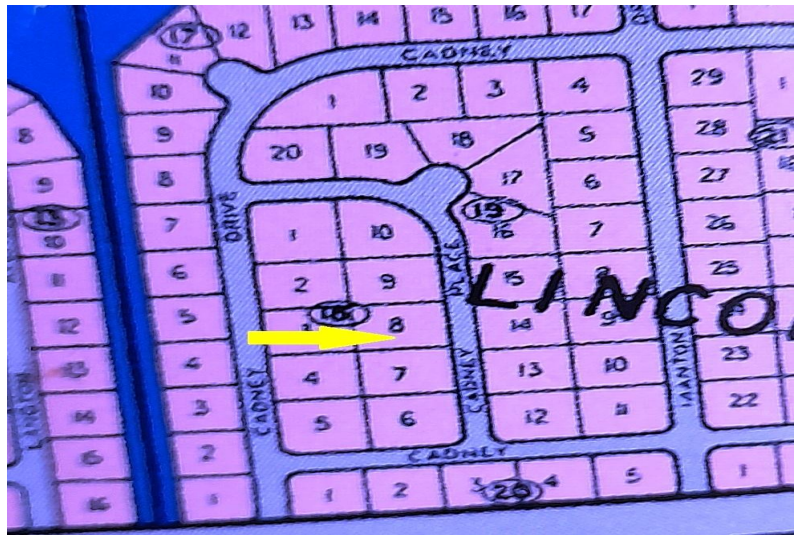

KEY PLACE LINCOLN GREE, Lincoln Green, Grand Bahama

GREAT MULTI FAMILY LOT Now is the time to invest in multi family property at a great price. The...

GREAT MULTI FAMILY LOT Now is the time to invest in multi family property at a great price. The roads are paved and all utilities are in place. Whether you would like to build your dream home or investment property, this is a good choice. Lincoln Green is a subdivision only minutes away from Lucayan International School, less than ten minutes away from Port Lucaya Market Place and Marina with exquisite shops and restaurants. Government offices, banks and clinics are also easily accessible. Buy this lot and build that income producing complex that you have been thinking about....read more on our website.

Bedrooms: 0
 Bathrooms: 0
 Lot Size: 25000
 Subdivision: Lincoln Green
 Features: None

8 CADNEY PLACE LINCOLN GREE, Lincoln Green, Grand Bahama/Freeport
 Phone:

\$30,000 ID# M57746 [View Online](#)
www.sarlesrealty.com