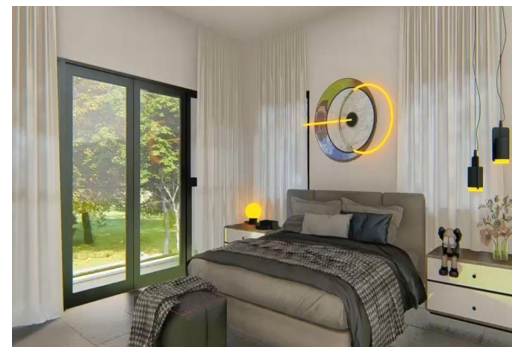

SOUTH OCEAN ESTATES, South Ocean, New Providence/Paradise

Welcome to the exclusive haven of South Ocean Condominium's newest duplex residence, where...

Welcome to the exclusive haven of South Ocean Condominium's newest duplex residence, where security and serenity converge to offer unparalleled comfort. Situated in a meticulously crafted community, this under-construction duplex promises the utmost in safety and privacy. As the inaugural resident, you'll enjoy the privilege of being the first to experience its modern elegance and sophisticated design. Within lush surroundings, residents can unwind in the tranquil ambiance while relishing the assurance of round-the-clock security measures. Additionally, a pristine pool awaits, providing a sanctuary for leisure and relaxation. Embrace the epitome of secure, sophisticated living at South Ocean Condominium's premier duplex residence....read more on our website.

Bedrooms: 2
Bathrooms: 2
Lot Size: 2300
Subdivision: South Ocean
Features: 24 Hour Security, Furnished, Night Security

SOUTH OCEAN ESTATES,
South Ocean, New Providence/Paradise Island
Phone:

\$550,000 ID# 57603 [View Online](#)
www.sarlesrealty.com