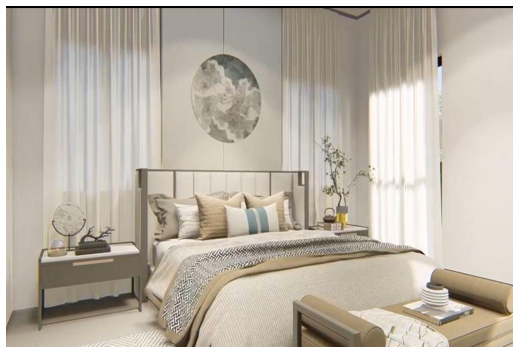

SOUTH OCEAN ESTATES, South Ocean, New Providence/Paradise

Welcome to the exclusive haven of South Ocean Condominium's newest duplex residence, where...

Welcome to the exclusive haven of South Ocean Condominium's newest duplex residence, where security and serenity converge to offer unparalleled comfort. Situated in a meticulously crafted community, this under-construction duplex promises the utmost in safety and privacy. As the inaugural resident, you'll enjoy the privilege of being the first to experience its modern elegance and sophisticated design. Within lush surroundings, residents can unwind in the tranquil ambiance while relishing the assurance of round-the-clock security measures. Additionally, a pristine pool awaits, providing a sanctuary for leisure and relaxation. Embrace the epitome of secure, sophisticated living at South Ocean Condominium's premier duplex residence....read more on our website.

Bedrooms: 2
Bathrooms: 2
Lot Size: 2300
Subdivision: South Ocean
Features: 24 Hour Security, Furnished, Night Security

SOUTH OCEAN ESTATES,
South Ocean, New Providence/Paradise Island
Phone:

\$550,000 ID# M57603 [View Online](#)
www.sarlesrealty.com