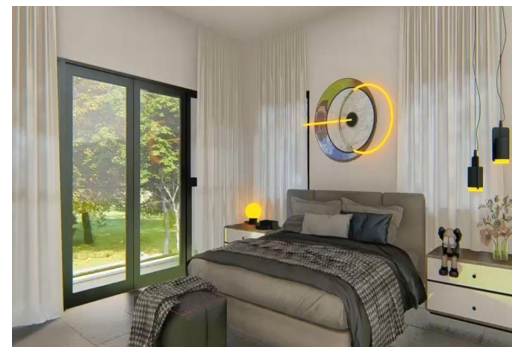

SOUTH OCEAN ESTATES, South Ocean, New Providence/Paradise

Welcome to the exclusive haven of South Ocean Condominium's newest duplex residence, where...

Welcome to the exclusive haven of South Ocean Condominium's newest duplex residence, where security and serenity converge to offer unparalleled comfort. Situated in a meticulously crafted community, this under-construction duplex promises the utmost in safety and privacy. As the inaugural resident, you'll enjoy the privilege of being the first to experience its modern elegance and sophisticated design. Within lush surroundings, residents can unwind in the tranquil ambiance while relishing the assurance of round-the-clock security measures. Additionally, a pristine pool awaits, providing a sanctuary for leisure and relaxation. Embrace the epitome of secure, sophisticated living at South Ocean Condominium's premier duplex residence....read more on our website.

Bedrooms: 2
Bathrooms: 2
Lot Size: 2300
Subdivision: South Ocean
Features: 24 Hour Security, Furnished, Night Security

SOUTH OCEAN ESTATES,
South Ocean, New Providence/Paradise Island
Phone:

\$550,000 ID# M57603 [View Online](#)
www.sarlesrealty.com