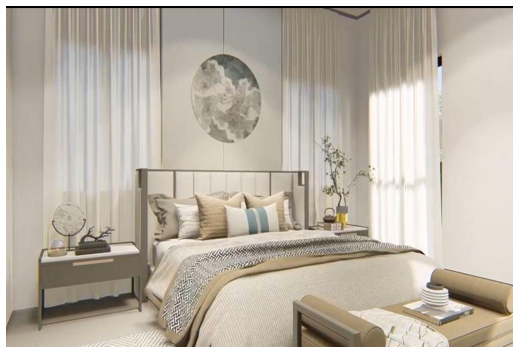

SOUTH OCEAN ESTATES, South Ocean, New Providence/Paradise

Welcome to the exclusive haven of South Ocean Condominium's newest duplex residence, where...

Welcome to the exclusive haven of South Ocean Condominium's newest duplex residence, where security and serenity converge to offer unparalleled comfort. Situated in a meticulously crafted community, this under-construction duplex promises the utmost in safety and privacy. As the inaugural resident, you'll enjoy the privilege of being the first to experience its modern elegance and sophisticated design. Within lush surroundings, residents can unwind in the tranquil ambiance while relishing the assurance of round-the-clock security measures. Additionally, a pristine pool awaits, providing a sanctuary for leisure and relaxation. Embrace the epitome of secure, sophisticated living at South Ocean Condominium's premier duplex residence....read more on our website.

Bedrooms: 2
Bathrooms: 2
Lot Size: 2300
Subdivision: South Ocean
Features: 24 Hour Security, Furnished, Night Security

SOUTH OCEAN ESTATES,
South Ocean, New Providence/Paradise Island
Phone:

\$550,000 ID# 57603 [View Online](#)
www.sarlesrealty.com