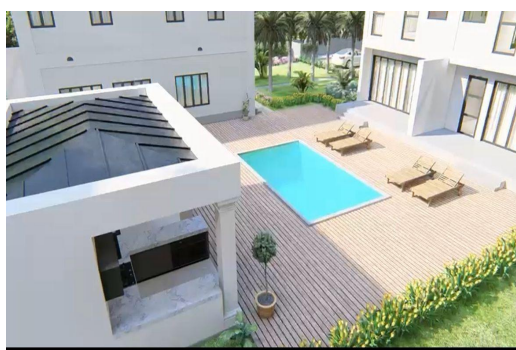

SOUTH OCEAN ESTATES, South Ocean, New Providence/Paradise Island

Welcome to the exclusive haven of South Ocean Condominium's newest duplex residence, where...

Welcome to the exclusive haven of South Ocean Condominium's newest duplex residence, where security and serenity converge to offer unparalleled comfort. Situated in a meticulously crafted community, this under-construction duplex promises the utmost in safety and privacy. As the inaugural resident, you'll enjoy the privilege of being the first to experience its modern elegance and sophisticated design. Within lush surroundings, residents can unwind in the tranquil ambiance while relishing the assurance of round-the-clock security measures. Additionally, a pristine pool awaits, providing a sanctuary for leisure and relaxation. Embrace the epitome of secure, sophisticated living at South Ocean Condominium's premier duplex residence....read more on our website.

Bedrooms: 2
Bathrooms: 2
Lot Size: 2300
Subdivision: South Ocean
Features: 24 Hour Security, Furnished, Night Security

SOUTH OCEAN ESTATES,
South Ocean, New Providence/Paradise Island
Phone:

\$550,000 ID# M57602 [View Online](#)
www.sarlesrealty.com