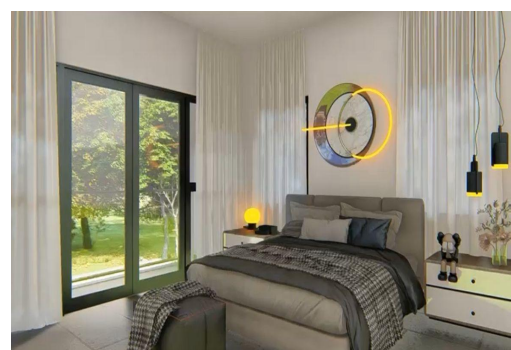

SOUTH OCEAN ESTATES, South Ocean, New Providence/Paradise Island

Welcome to the exclusive haven of South Ocean Condominium's newest duplex residence, where...

Welcome to the exclusive haven of South Ocean Condominium's newest duplex residence, where security and serenity converge to offer unparalleled comfort. Situated in a meticulously crafted community, this under-construction duplex promises the utmost in safety and privacy. As the inaugural resident, you'll enjoy the privilege of being the first to experience its modern elegance and sophisticated design. Within lush surroundings, residents can unwind in the tranquil ambiance while relishing the assurance of round-the-clock security measures. Additionally, a pristine pool awaits, providing a sanctuary for leisure and relaxation. Embrace the epitome of secure, sophisticated living at South Ocean Condominium's premier duplex residence....read more on our website.

Bedrooms: 2
Bathrooms: 2
Lot Size: 2300
Subdivision: South Ocean
Features: 24 Hour Security, Furnished, Night Security

SOUTH OCEAN ESTATES,
South Ocean, New Providence/Paradise Island
Phone:

\$550,000 ID# M57602 [View Online](#)
www.sarlesrealty.com