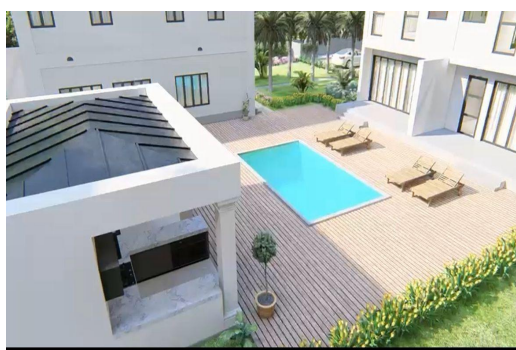

SOUTH OCEAN ESTATES, South Ocean, New Providence/Paradise Island

Welcome to the exclusive haven of South Ocean Condominium's newest duplex residence, where...

Welcome to the exclusive haven of South Ocean Condominium's newest duplex residence, where security and serenity converge to offer unparalleled comfort. Situated in a meticulously crafted community, this under-construction duplex promises the utmost in safety and privacy. As the inaugural resident, you'll enjoy the privilege of being the first to experience its modern elegance and sophisticated design. Within lush surroundings, residents can unwind in the tranquil ambiance while relishing the assurance of round-the-clock security measures. Additionally, a pristine pool awaits, providing a sanctuary for leisure and relaxation. Embrace the epitome of secure, sophisticated living at South Ocean Condominium's premier duplex residence....read more on our website.

Bedrooms: 2
Bathrooms: 2
Lot Size: 2300
Subdivision: South Ocean
Features: 24 Hour Security, Furnished, Night Security

SOUTH OCEAN ESTATES,
South Ocean, New Providence/Paradise Island
Phone:

\$550,000 ID# 57602 [View Online](#)
www.sarlesrealty.com