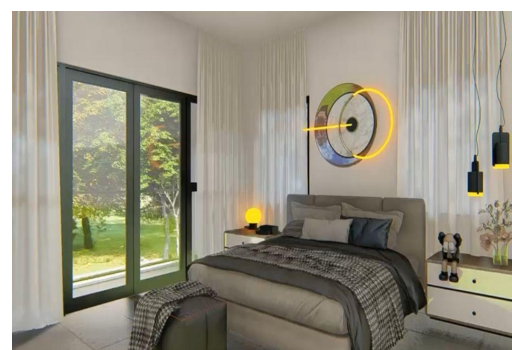

SOUTH OCEAN ESTATES, South Ocean, New Providence/Paradise Island

Welcome to the exclusive haven of South Ocean Condominium's newest duplex residence, where...

Welcome to the exclusive haven of South Ocean Condominium's newest duplex residence, where security and serenity converge to offer unparalleled comfort. Situated in a meticulously crafted community, this under-construction duplex promises the utmost in safety and privacy. As the inaugural resident, you'll enjoy the privilege of being the first to experience its modern elegance and sophisticated design. Within lush surroundings, residents can unwind in the tranquil ambiance while relishing the assurance of round-the-clock security measures. Additionally, a pristine pool awaits, providing a sanctuary for leisure and relaxation. Embrace the epitome of secure, sophisticated living at South Ocean Condominium's premier duplex residence....read more on our website.

Bedrooms: 2
Bathrooms: 2
Lot Size: 2300
Subdivision: South Ocean
Features: 24 Hour Security, Furnished, Night Security

SOUTH OCEAN ESTATES,
South Ocean, New Providence/Paradise Island
Phone:

\$550,000 ID# 57602 [View Online](#)
www.sarlesrealty.com