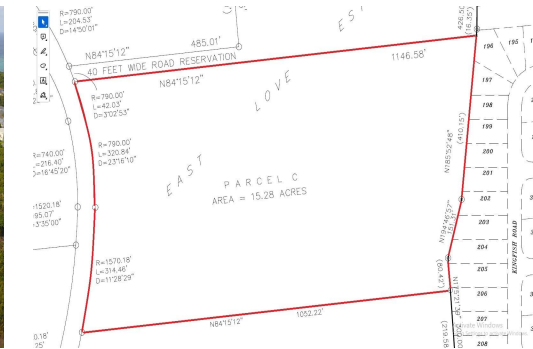

RES LOVE BEACH WE, Love Beach, New Providence/Paradise Island

Seize this prime development opportunity in Western New Providence: 15.28 acres of multi-family...

Seize this prime development opportunity in Western New Providence: 15.28 acres of multi-family land in Love Beach. Surrounded by luxury communities and upcoming developments, this sought-after location is within walking distance to the beach and minutes from Sir Lynden Pindling International Airport, shopping, and entertainment. This multi-family acreage is ideal for a developer seeking to create a new community close to premier amenities....read more on our website.

Bedrooms: 0
 Bathrooms: 0
 Lot Size: 665843
 Subdivision: Love Beach
 Features: None

15.28 ACRES LOVE BEACH WE,
 Love Beach, New Providence/Paradise Island
 Phone:

\$6,500,000 ID# M57761 [View Online](#)
www.sarlesrealty.com