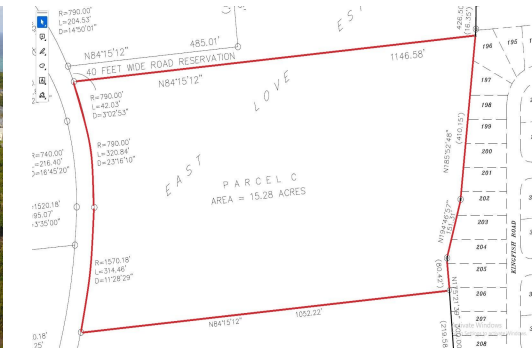

RES LOVE BEACH WE, Love Beach, New Providence/Paradise Island

Seize this prime development opportunity in Western New Providence: 15.28 acres of multi-family...

Seize this prime development opportunity in Western New Providence: 15.28 acres of multi-family land in Love Beach. Surrounded by luxury communities and upcoming developments, this sought-after location is within walking distance to the beach and minutes from Sir Lynden Pindling International Airport, shopping, and entertainment. This multi-family acreage is ideal for a developer seeking to create a new community close to premier amenities....read more on our website.

Bedrooms: 0
 Bathrooms: 0
 Lot Size: 665843
 Subdivision: Love Beach
 Features: None

15.28 ACRES LOVE BEACH WE,
 Love Beach, New
 Providence/Paradise Island
 Phone:

\$6,500,000 ID# 57761 [View Online](#)
www.sarlesrealty.com