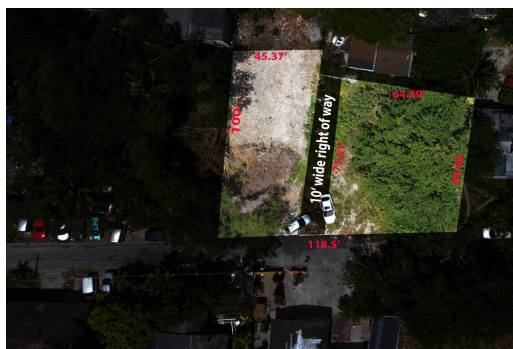

# FRANCIS AVENUE, Fox Hill, New Providence/Paradise Island

**This 8,610 square feet of land is available for available for you to build a home for your family...**

This 8,610 square feet of land is available for available for you to build a home for your family or an income producing building. Call now to make an offer!...read more on our website.

Bedrooms: 0  
Bathrooms: 0  
Lot Size: 8610  
Subdivision: Fox Hill  
Features: None

FRANCIS AVENUE, Fox Hill,  
New Providence/Paradise Island  
Phone:

**\$75,000 ID# M57576 View Online**  
**www.sarlesrealty.com**