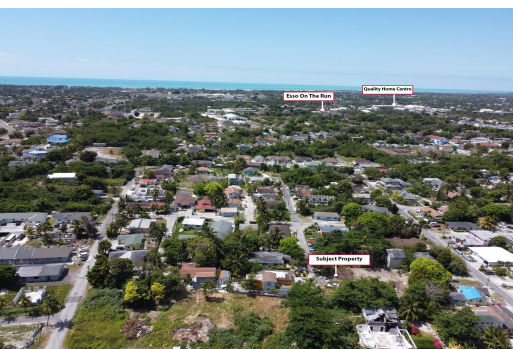

# FRANCIS AVENUE, Fox Hill, New Providence/Paradise Island

**This 8,610 square feet of land is available for available for you to build a home for your family...**

This 8,610 square feet of land is available for available for you to build a home for your family or an income producing building. Call now to make an offer!...read more on our website.

Bedrooms: 0  
Bathrooms: 0  
Lot Size: 8610  
Subdivision: Fox Hill  
Features: None

FRANCIS AVENUE, Fox Hill,  
New Providence/Paradise Island  
Phone:

**\$75,000 ID# M57576 View Online**  
**www.sarlesrealty.com**