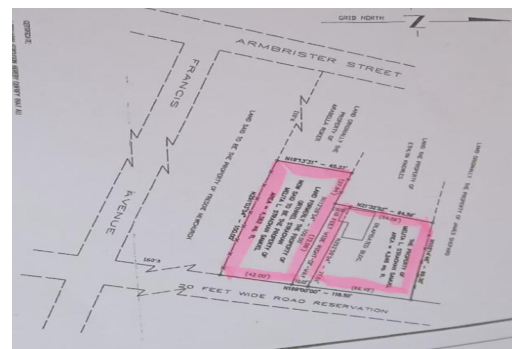

# FRANCIS AVENUE, Fox Hill, New Providence/Paradise Island

**This 8,610 square feet of land is available for available for you to build a home for your family...**

This 8,610 square feet of land is available for available for you to build a home for your family or an income producing building. Call now to make an offer!...read more on our website.

Bedrooms: 0  
Bathrooms: 0  
Lot Size: 8610  
Subdivision: Fox Hill  
Features: None

FRANCIS AVENUE, Fox Hill,  
New Providence/Paradise Island  
Phone:

**\$75,000 ID# M57576 View Online**  
**www.sarlesrealty.com**