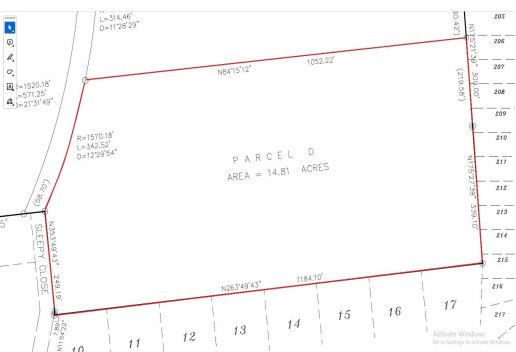

14.81 ACRES LOVE ESTATES,, Love Beach, New Providence/Paradise Island

Seize this prime development opportunity in Western New Providence: 14.81 acres of multi-family...

Seize this prime development opportunity in Western New Providence: 14.81 acres of multi-family land in Love Beach. Surrounded by luxury communities and upcoming developments, this sought-after location is within walking distance to the beach and minutes from the airport, shopping, and entertainment. This multi-family acreage is Ideal for a developer seeking to create a new community close to premier amenities....read more on our website.

Bedrooms: 0
 Bathrooms: 0
 Lot Size: 645123
 Subdivision: Love Beach
 Features: None

14.81 ACRES LOVE ESTATES,,
 Love Beach, New
 Providence/Paradise Island
 Phone:

\$6.300,000 ID# M57770 [View Online](#)
www.sarlesrealty.com