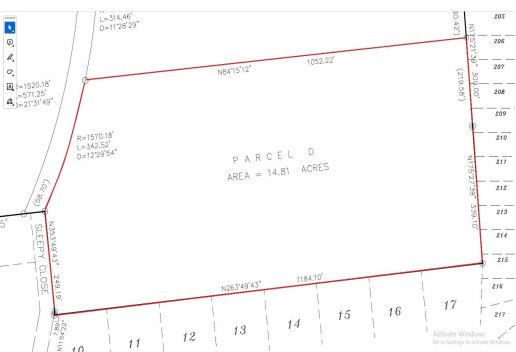

# 14.81 ACRES LOVE ESTATES,, Love Beach, New Providence/Paradise Island

## Seize this prime development opportunity in Western New Providence: 14.81 acres of multi-family...

Seize this prime development opportunity in Western New Providence: 14.81 acres of multi-family land in Love Beach. Surrounded by luxury communities and upcoming developments, this sought-after location is within walking distance to the beach and minutes from the airport, shopping, and entertainment. This multi-family acreage is ideal for a developer seeking to create a new community close to premier amenities....read more on our website.

Bedrooms: 0  
Bathrooms: 0  
Lot Size: 645123  
Subdivision: Love Beach  
Features: None

14.81 ACRES LOVE ESTATES,,  
Love Beach, New Providence/Paradise Island  
Phone:

**\$6,300,000 ID# M57770** [View Online](#)  
[www.sarlesrealty.com](http://www.sarlesrealty.com)