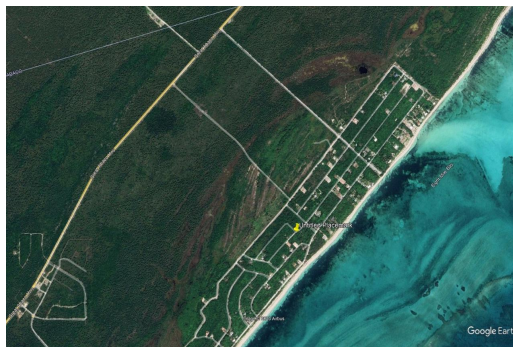

BEACH ACCESS LOT, Bahama Palm Shores, Abaco

This Bahama Palm Shores lot offers beach access to a eight mile long beach where one can walk down...

This Bahama Palm Shores lot offers beach access to a eight mile long beach where one can walk down to the beach to take your beautiful sunset pictures every evening or enjoy a relaxing walk on the beach. Electricity is nearby. Bahama Palm Shores is only a thirty minute drive from all the amenities of Marsh Harbour. Bahama Palm Shores has their very own Fire Department....read more on our website.

Bedrooms: 0

Bathrooms: 0

Lot Size: 10778

Subdivision: Bahama Palm Shores

Features: Easy Access,
Family Oriented, Level

Lot, None, Pets Allowed,
Quiet Area

BEACH ACCESS LOT, Bahama
Palm Shores, Abaco
Phone:

\$30,000 ID# M54341 View Online
www.sarlesrealty.com