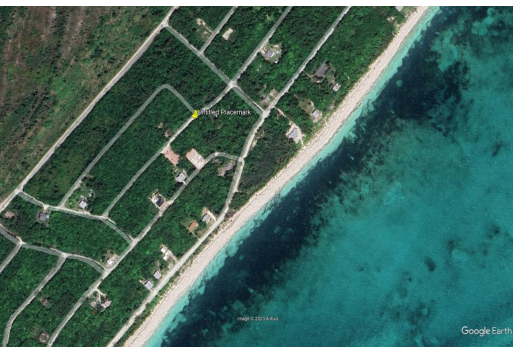

BEACH ACCESS LOT, Bahama Palm Shores, Abaco

This Bahama Palm Shores lot offers beach access to a eight mile long beach where one can walk down...

This Bahama Palm Shores lot offers beach access to a eight mile long beach where one can walk down to the beach to take your beautiful sunset pictures every evening or enjoy a relaxing walk on the beach. Electricity is nearby. Bahama Palm Shores is only a thirty minute drive from all the amenities of Marsh Harbour. Bahama Palm Shores has their very own Fire Department....read more on our website.

Bedrooms: 0

Bathrooms: 0

Lot Size: 10778

Subdivision: Bahama Palm Shores

Features: Easy Access,
Family Oriented, Level

Lot, None, Pets Allowed,
Quiet Area

BEACH ACCESS LOT, Bahama
Palm Shores, Abaco
Phone:

\$30,000 ID# M54341 View Online
www.sarlesrealty.com