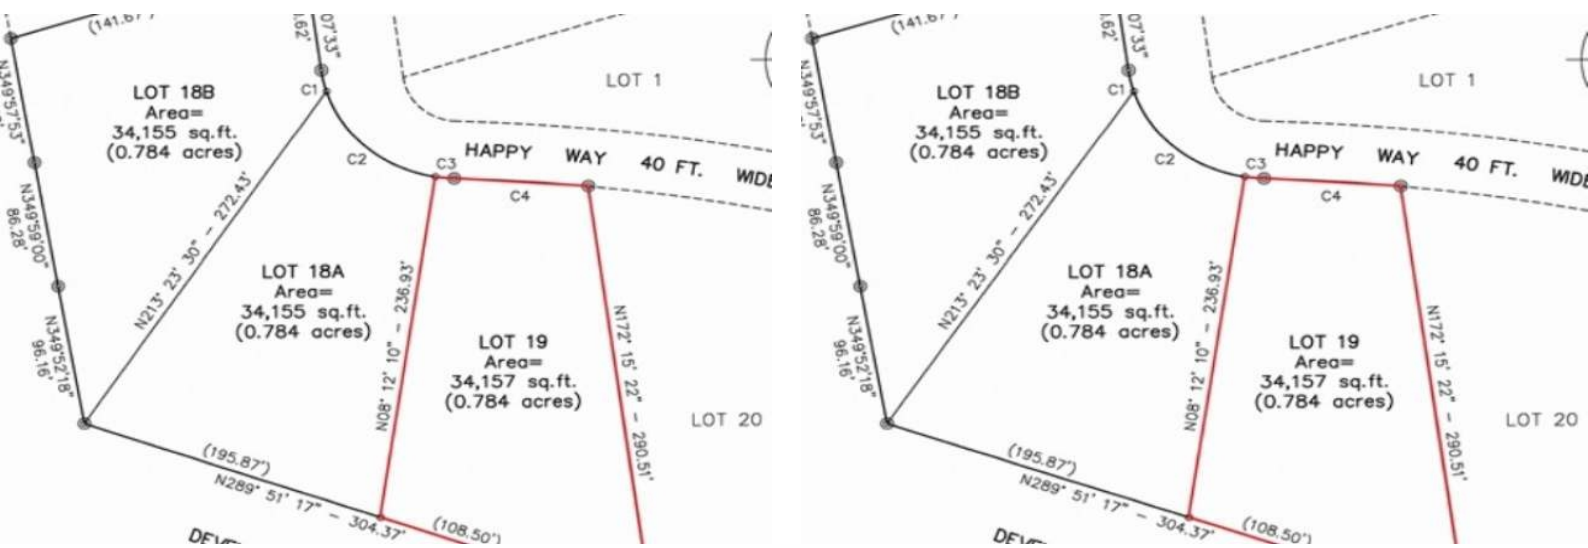

#19 LOVE ESTATES, Love Beach, New Providence/Paradise

Single Family Lot #19 in Love Estates stands out as the premier destination in the western district...

Single Family Lot #19 in Love Estates stands out as the premier destination in the western district of Nassau, Bahamas, offering the best-priced and largest selection of generously sized lots. Nestled at the heart of numerous developments, residents benefit from easy access to a variety of amenities, such as Entertainment, Beaches, Schools, and Shopping. With its unbeatable value and convenience, Love Estates is the perfect choice for families and investors seeking an exceptional living experience in a thriving neighborhood....read more on our website.

Bedrooms: 0
 Bathrooms: 0
 Lot Size: 34157
 Subdivision: Love Beach
 Features: None

LOT #19 LOVE ESTATES, Love Beach, New Providence/Paradise Island
 Phone:

\$335,000 ID# M57503 [View Online](#)
www.sarlesrealty.com