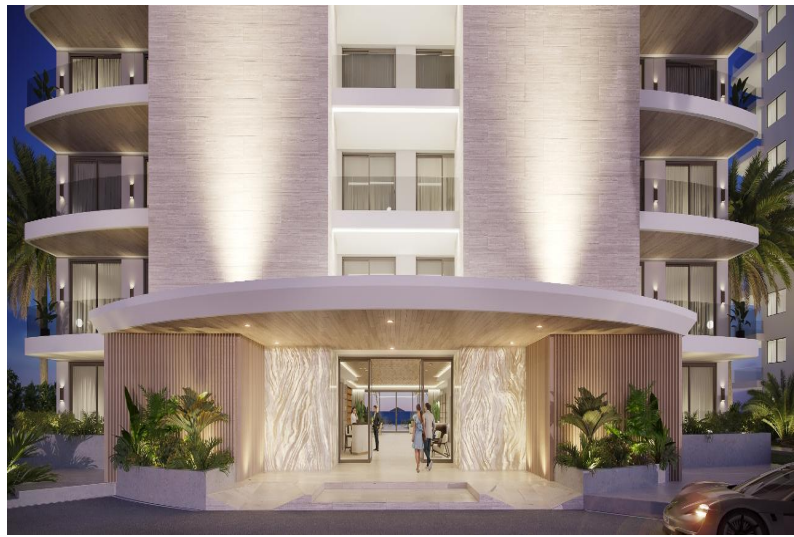

AQUALINA RESIDENCE 602, Cable Beach, New Providence/Paradise

Set on a magnificent private beach adjacent to Baha Mar Resort and Casino in Nassau, The Bahamas,...

Set on a magnificent private beach adjacent to Baha Mar Resort and Casino in Nassau, The Bahamas, Aqualina features striking architecture and attention to detail not seen anywhere else in The Bahamas. Each residence features breathtaking views of the ocean. Completed model residence is available to view seven days a week. Amenities include full time security, concierge and property management, boat club, multiple pools and water features, private beach club and cabanas, fitness center and spa, and covered parking....read more on our website.

Bedrooms: 3
Bathrooms: 3
Lot Size: 0
Subdivision: Cable Beach
Features: 24 Hour Security, Beach Front, Cable, Dock, Fully Walled, Furnished, Garden Area, Hot Tub, Hurricane Windows, Kitchen Built-in(s), Night Security, Short Term Allowed, Sprinkler System, Stand-by Generator, Swimming Pool, Water Purifier, Water Softener