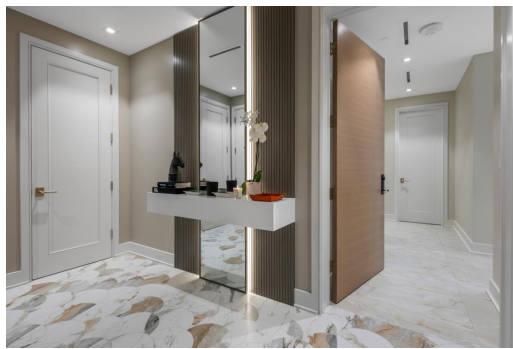

AQUALINA RESIDENCE 602, Cable Beach, New Providence/Paradise

Set on a magnificent private beach adjacent to Baha Mar Resort and Casino in Nassau, The Bahamas,...

Set on a magnificent private beach adjacent to Baha Mar Resort and Casino in Nassau, The Bahamas, Aqualina features striking architecture and attention to detail not seen anywhere else in The Bahamas. Each residence features breathtaking views of the ocean. Completed model residence is available to view seven days a week. Amenities include full time security, concierge and property management, boat club, multiple pools and water features, private beach club and cabanas, fitness center and spa, and covered parking....read more on our website.

Bedrooms: 3
Bathrooms: 3
Lot Size: 0
Subdivision: Cable Beach
Features: 24 Hour Security, Beach Front, Cable, Dock, Fully Walled, Furnished, Garden Area, Hot Tub, Hurricane Windows, Kitchen Built-in(s), Night Security, Short Term Allowed, Sprinkler System, Stand-by Generator, Swimming Pool, Water Purifier, Water Softener