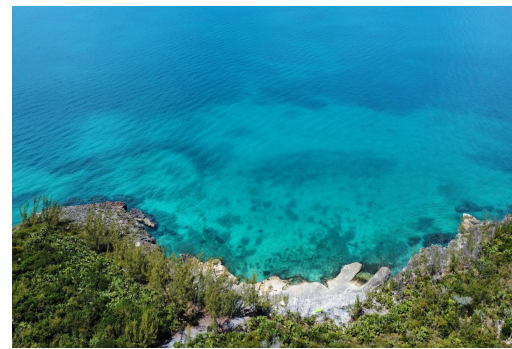

OCEAN VIEW HEIGHTS, Governor's Harbour, Eleuthera

Nestled on the serene island of Eleuthera, this 8,934 sq ft vacant lot offers an unparalleled...

Nestled on the serene island of Eleuthera, this 8,934 sq ft vacant lot offers an unparalleled opportunity for residential development or investment. Located minutes from Governors Harbour Airport and local restaurants, and a 20-minute drive to banks and grocery stores, this lot combines convenience with tranquility. With available water and power, and situated near a cliff, it provides breathtaking views and a peaceful setting. Zoned for open residential use, this versatile lot is perfect for building a custom home or a vacation rental. Seize this chance to own a piece of paradise on Eleuthera. Contact us today for more information and or schedule a viewing....read more on our website.

Bedrooms: 0
Bathrooms: 0
Lot Size: 8934
Subdivision: Governor's Harbour
Features: None

50 OCEAN VIEW HEIGHTS,
Governor's Harbour,
Eleuthera
Phone:

\$55,000 ID# M57950 [View Online](#)
www.sarlesrealty.com