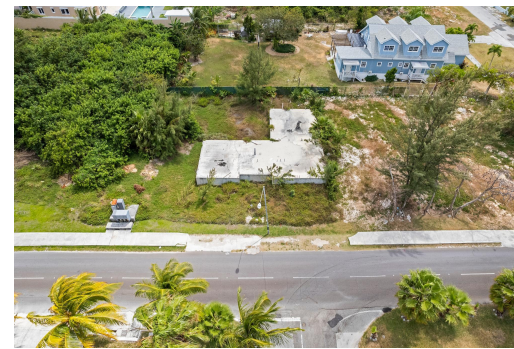

TWYNAM HEIGHTS, Eastern Road, New Providence/Paradise

Unveil the boundless potential of this remarkable vacant lot nestled in the esteemed Twynam...

Unveil the boundless potential of this remarkable vacant lot nestled in the esteemed Twynam Heights! With a generous 10,000 sq ft expanse and pre-existing foundation, along with approved plans, this canvas awaits your dream home design in the tranquil enclave of Nassau. Boasting top-tier schools, shopping, and leisure amenities nearby, this upscale neighborhood offers a lifestyle of luxury. Seize this opportunity now! Contact us to arrange a viewing and embark on the journey of unlocking the limitless possibilities of this property....read more on our website.

Bedrooms: 0
Bathrooms: 0
Lot Size: 10000
Subdivision: Eastern Road
Features: None

267 TWYNAM HEIGHTS, Eastern
Road, New Providence/Paradise
Island
Phone:

\$230.000 ID# M57737 [View Online](#)
www.sarlesrealty.com