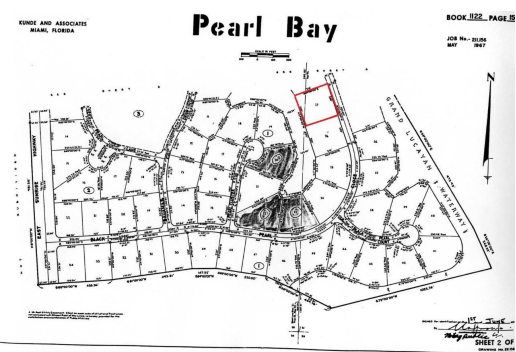

PEARL BAY MULTI FAMILY LO, Pearl Bay, Grand Bahama/Freepo

A very large multi family lot just across the bridge. Ideal for a young individual or couple to...

A very large multi family lot just across the bridge. Ideal for a young individual or couple to build their income properties....read more on our website.

Bedrooms: 0
 Bathrooms: 0
 Lot Size: 34650
 Subdivision: Pearl Bay
 Features: None

PEARL BAY MULTI FAMILY LO,
 Pearl Bay, Grand
 Bahama/Freeport
 Phone:

\$93,000 ID# M58169 [View Online](#)
www.sarlesrealty.com