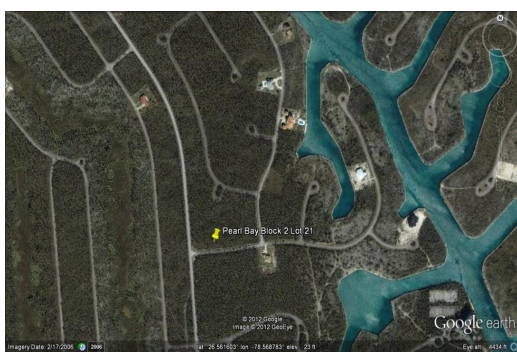

PEARL BAY MULTI FAMILY LO, Pearl Bay, Grand Bahama/Freepo

A very large multi family lot just across the bridge. Ideal for a young individual or couple to...

A very large multi family lot just across the bridge. Ideal for a young individual or couple to build their income properties....read more on our website.

Bedrooms: 0
 Bathrooms: 0
 Lot Size: 34650
 Subdivision: Pearl Bay
 Features: None

PEARL BAY MULTI FAMILY LO,
 Pearl Bay, Grand
 Bahama/Freeport
 Phone:

\$93,000 ID# M58169 [View Online](#)
www.sarlesrealty.com