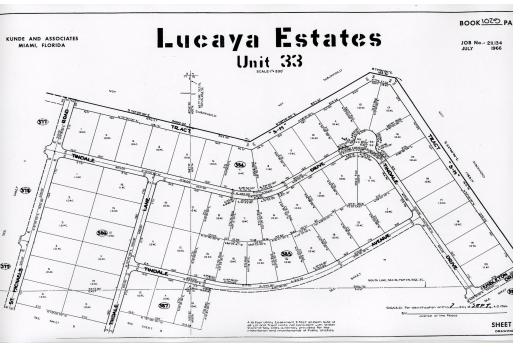

LUCAYA ESTATES LOT, Lucaya, Grand Bahama/Freeport

Lucaya Estate Properties are located on the east side of the bridge. Most of the properties are...

Lucaya Estate Properties are located on the east side of the bridge. Most of the properties are very far in the back of that subdivision and will most likely never have utilities to them. Other than the College of the Bahamas, there are no buildings in the area and at this time the Port Authority has not announced plans on adding infrastructure. This could be a great future investment in the low price....read more on our website.

Bedrooms: 0
Bathrooms: 0
Lot Size: 43560
Subdivision: Lucaya
Features: None, Pets Allowed, Quiet Area, Treed Lot

LUCAYA ESTATES LOT, Lucaya,
Grand Bahama/Freeport
Phone:

\$5.500 ID# M58168 [View Online](#)
www.sarlesrealty.com