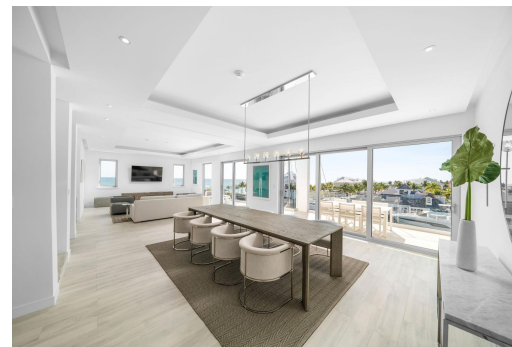

MARINA, PALM CAY, Yamacraw, New Providence/Paradise

Welcome to paradise at Palm Cay! This exceptional luxury property offers breathtaking and...

Welcome to paradise at Palm Cay! This exceptional luxury property offers breathtaking and uninterrupted views of the ocean and the prestigious Palm Cay Marina. Step into a world of elegance and contemporary design as you enter this fully furnished, 3 bedroom, 3.5 bathroom penthouse. Every detail of this open two-story design has been meticulously crafted to provide a harmonious blend of sophistication and comfort. The kitchen is a chef's dream, featuring a contemporary-style custom design, quartz countertops, easy-close drawers, and a sleek stainless steel sink. The bathrooms are adorned with designer fixtures, granite countertops, walk-in showers, and beautiful marble tiles. The double vanities in the ensuite bathrooms offer ample space for your convenience. Inside, you'll appreciate ...read more on our website.

Bedrooms: 3
Bathrooms: 3
Lot Size: 3251
Subdivision: Yamacraw
Features: 24 Hour Security, Can Be Rented, Family Oriented, Furnished, Gated Community, Impact Windows, Landscaped, Quiet Area, Road - Paved, Stand-by Generator, Swimming Pool, View - Ocean, Waterfront - Ocean