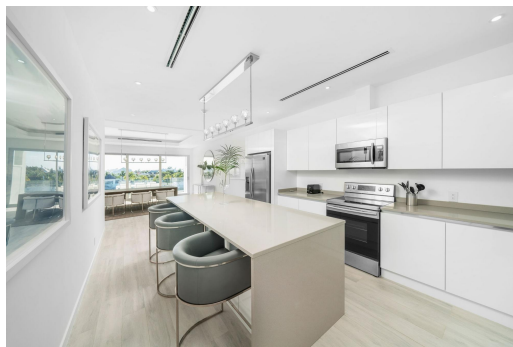

MARINA, PALM CAY, Yamacraw, New Providence/Paradise

Welcome to paradise at Palm Cay! This exceptional luxury property offers breathtaking and...

Welcome to paradise at Palm Cay! This exceptional luxury property offers breathtaking and uninterrupted views of the ocean and the prestigious Palm Cay Marina. Step into a world of elegance and contemporary design as you enter this fully furnished, 3 bedroom, 3.5 bathroom penthouse. Every detail of this open two-story design has been meticulously crafted to provide a harmonious blend of sophistication and comfort. The kitchen is a chef's dream, featuring a contemporary-style custom design, quartz countertops, easy-close drawers, and a sleek stainless steel sink. The bathrooms are adorned with designer fixtures, granite countertops, walk-in showers, and beautiful marble tiles. The double vanities in the ensuite bathrooms offer ample space for your convenience. Inside, you'll appreciate ...read more on our website.

Bedrooms: 3
Bathrooms: 3
Lot Size: 3251
Subdivision: Yamacraw
Features: 24 Hour Security, Can Be Rented, Family Oriented, Furnished, Gated Community, Impact Windows, Landscaped, Quiet Area, Road - Paved, Stand-by Generator, Swimming Pool, View - Ocean, Waterfront - Ocean