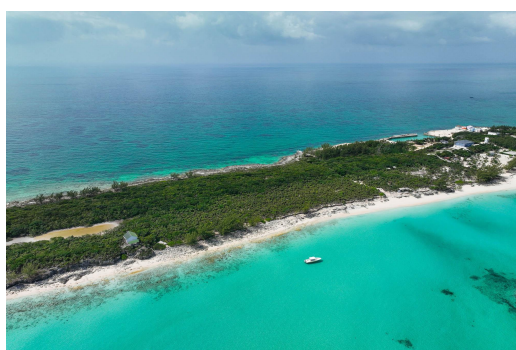

1.2 ACRES ROSE ISLAND, Rose Island, Rose Island

Embrace the ultimate coastal lifestyle with this spectacular elevated beachfront lot! Featuring 100...

Embrace the ultimate coastal lifestyle with this spectacular elevated beachfront lot! Featuring 100 feet of pristine sandy shoreline, this property provides unobstructed ocean vistas, refreshing sea breezes, and the soothing melody of waves. Enjoy the unique privilege of sea-to-sea frontage from north to south, offering breathtaking ocean views in both directions. This elevated lot is ideal for constructing your dream home or a luxurious retreat, ensuring heightened views and enhanced privacy. It's also perfect for short-term rentals, making it a fantastic investment opportunity. The south side, with its picturesque rocky shore, is perfect for building a dock. Revel in the tranquility and beauty of this sought-after location, where every day feels like a getaway....read more on our website.