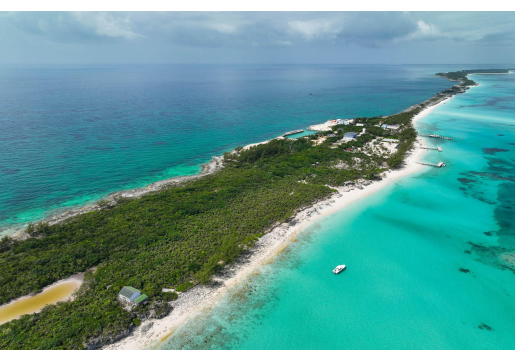

1.2 ACRES ROSE ISLAND, Rose Island, Rose Island

Embrace the ultimate coastal lifestyle with this spectacular elevated beachfront lot! Featuring 100...

Embrace the ultimate coastal lifestyle with this spectacular elevated beachfront lot! Featuring 100 feet of pristine sandy shoreline, this property provides unobstructed ocean vistas, refreshing sea breezes, and the soothing melody of waves. Enjoy the unique privilege of sea-to-sea frontage from north to south, offering breathtaking ocean views in both directions. This elevated lot is ideal for constructing your dream home or a luxurious retreat, ensuring heightened views and enhanced privacy. It's also perfect for short-term rentals, making it a fantastic investment opportunity. The south side, with its picturesque rocky shore, is perfect for building a dock. Revel in the tranquility and beauty of this sought-after location, where every day feels like a getaway....read more on our website.