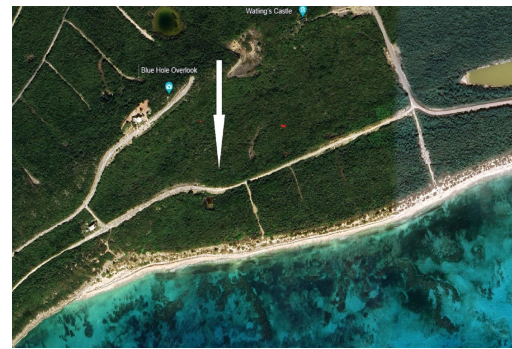

COLUMBUS LANDING LOT 10, Columbus Landings, San Salv

Take advantage of this large corner lot and build up high to enjoy a sea view! Surrounded by...

Take advantage of this large corner lot and build up high to enjoy a sea view! Surrounded by potential golf course fairways, you can rest assured that you will probably never have any neighbors in this quiet cul-de-sac. Please refer to the map to see that this property is also near the site of the proposed Government Dock and park, so you will truly be surrounded by parklands and no big developments! This is the perfect neighborhood to build an off-the-grid retreat. You would be in good company!...read more on our website.

Bedrooms: 0
Bathrooms: 0
Lot Size: 11328
Subdivision: Columbus Landings
Features: Hillside, None, Treed Lot, View - Ocean

COLUMBUS LANDING LOT 10,
Columbus Landings, San
Salvador
Phone:

\$59,000 ID# M58151 [View Online](#)
www.sarlesrealty.com