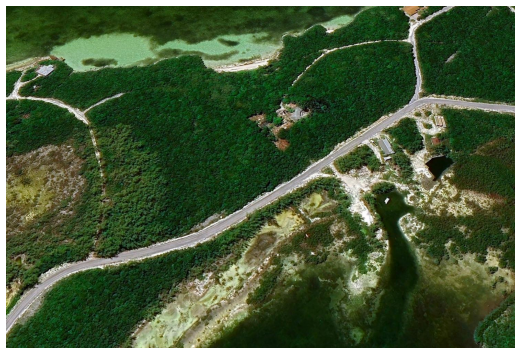

GREAT HARBOUR CAY, Great Harbour Cay, Berry Islands

This spacious 12,500 square foot lot is located on the island of Great Harbour Cay. Great Harbour...

This spacious 12,500 square foot lot is located on the island of Great Harbour Cay. Great Harbour Cay is a 1,300 acre resort community situated 50 miles north-west of Nassau and 160 miles due east of Miami, Florida and is the northern-most island in the Berry Islands. The island is seven miles long and one and a half miles wide with heavily vegetated rolling hills and seven miles of sandy beaches. Great Harbour Cay is an International Port of Entry for The Bahamas. Amenities include an 80 slip marina, grocery stores, and a number of restaurants. A Police Station and Medical Clinic are located in Bullock's Harbour, a settlement connected to Great Harbour Cay by a causeway....read more on our website.

Bedrooms: 0
Bathrooms: 0
Lot Size: 12500
Subdivision: Great Harbour Cay
Features: None, Quiet Area, Treed Lot

GREAT HARBOUR CAY, Great Harbour Cay, Berry Islands
Phone:

\$49,000 ID# M58171 [View Online](#)
www.sarlesrealty.com