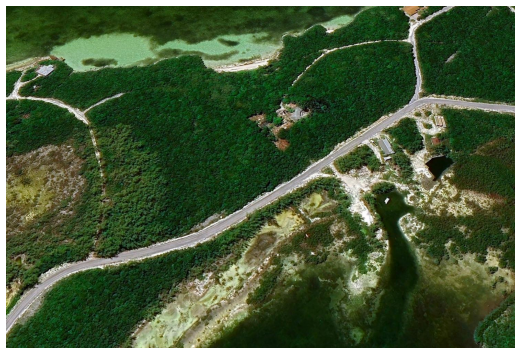

# GREAT HARBOUR CAY, Great Harbour Cay, Berry Islands

## **This spacious 12,500 square foot lot is located on the island of Great Harbour Cay. Great Harbour...**

This spacious 12,500 square foot lot is located on the island of Great Harbour Cay. Great Harbour Cay is a 1,300 acre resort community situated 50 miles north-west of Nassau and 160 miles due east of Miami, Florida and is the northern-most island in the Berry Islands. The island is seven miles long and one and a half miles wide with heavily vegetated rolling hills and seven miles of sandy beaches. Great Harbour Cay is an International Port of Entry for The Bahamas. Amenities include an 80 slip marina, grocery stores, and a number of restaurants. A Police Station and Medical Clinic are located in Bullock's Harbour, a settlement connected to Great Harbour Cay by a causeway....read more on our website.

Bedrooms: 0  
Bathrooms: 0  
Lot Size: 12500  
Subdivision: Great Harbour Cay  
Features: None, Quiet Area, Treed Lot

GREAT HARBOUR CAY, Great Harbour Cay, Berry Islands  
Phone:

**\$49,000 ID# M58171** [View Online](#)  
[www.sarlesrealty.com](http://www.sarlesrealty.com)