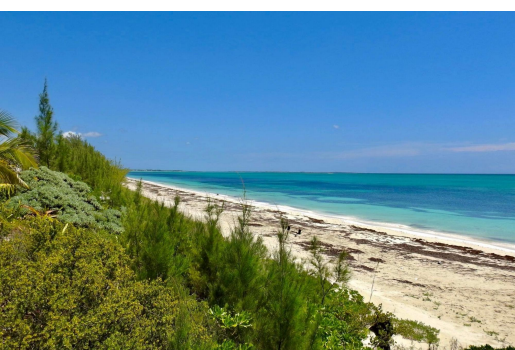

# BAHAMA PALM SHORES, Bahama Palm Shores, Abaco

## A rare, natural lot in a lightly populated area and across the road from a seven mile, white sandy...

A rare, natural lot in a lightly populated area and across the road from a seven mile, white sandy beach with perfect swimming conditions. Build your dream home here in untouched beauty and enjoy being neighbours to the endangered beautiful Bahama Parrots, and only a short drive from a mini marina and shops. Affordable and buildable. What's stopping you?...read more on our website.

Bedrooms: 0  
Bathrooms: 0  
Lot Size: 15000  
Subdivision: Bahama Palm Shores  
Features: Family Oriented,  
Highway Access, None,  
Quiet Area, Road -  
Paved, Treed Lot, View -  
Ocean

BAHAMA PALM SHORES,  
Bahama Palm Shores, Abaco  
Phone: