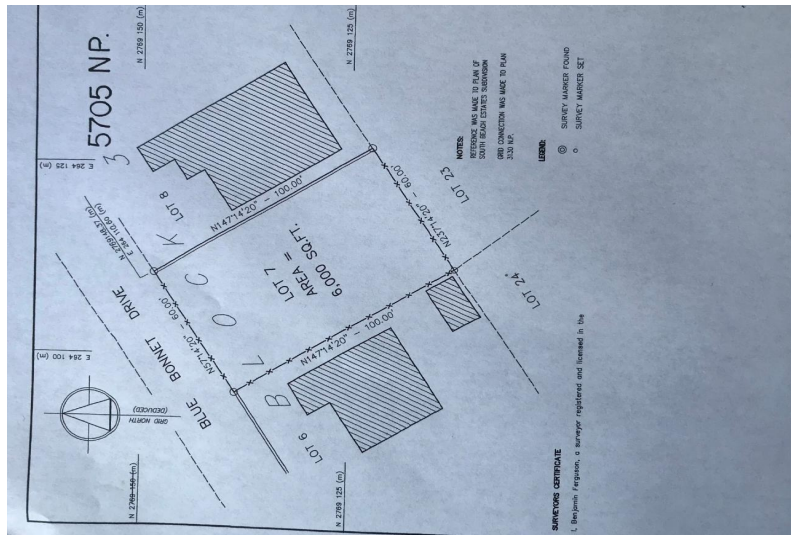

BLUE BONNET DRIVE, South Beach, New Providence/Paradise

Located in the heart of the South Beach community. This 6000 sq.ft. single family lot sits on Blue...

Located in the heart of the South Beach community. This 6000 sq.ft. single family lot sits on Blue Bonnet Drive. This lot is in close proximity to the South Beach Police Station, South Beach Clinic, South Beach Shopping Center, Gas Stations, Schools, Churches, Public Park, Public Transportation which runs throughout the day and a very short walking distance to the beach. A family oriented environment for a first time home owner or a family looking for a safe environment to raise their children. Call today to schedule a viewing....read more on our website.

- Bedrooms: 0
- Bathrooms: 0
- Lot Size: 6000
- Subdivision: South Beach
- Features: None

BLUE BONNET DRIVE, South Beach, New Providence/Paradise Island
 Phone:

\$85,000 ID# M57311 [View Online](#)
www.sarlesrealty.com