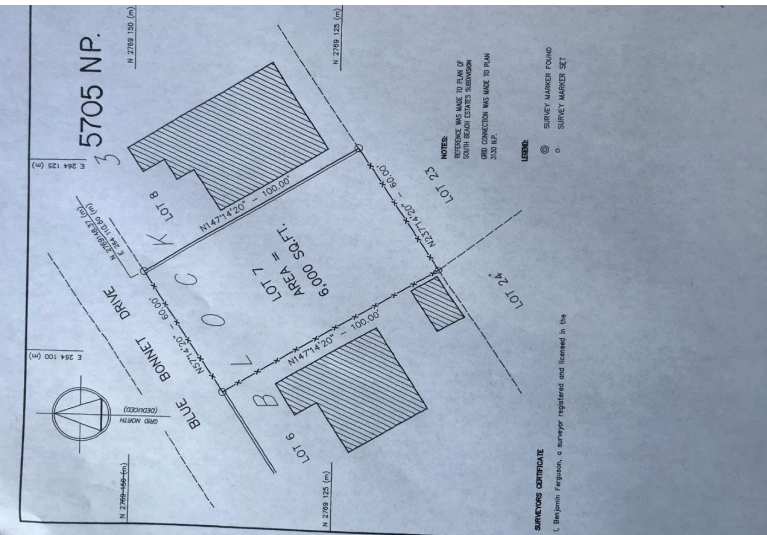

BLUE BONNET DRIVE, South Beach, New Providence/Paradise

Located in the heart of the South Beach community. This 6000 sq.ft. single family lot sits on Blue...

Located in the heart of the South Beach community. This 6000 sq.ft. single family lot sits on Blue Bonnet Drive. This lot is in close proximity to the South Beach Police Station, South Beach Clinic, South Beach Shopping Center, Gas Stations, Schools, Churches, Public Park, Public Transportation which runs throughout the day and a very short walking distance to the beach. A family oriented environment for a first time home owner or a family looking for a safe environment to raise their children. Call today to schedule a viewing....read more on our website.

- Bedrooms: 0
- Bathrooms: 0
- Lot Size: 6000
- Subdivision: South Beach
- Features: None

BLUE BONNET DRIVE, South Beach, New Providence/Paradise Island
 Phone:

\$85,000 ID# M57311 [View Online](#)
www.sarlesrealty.com