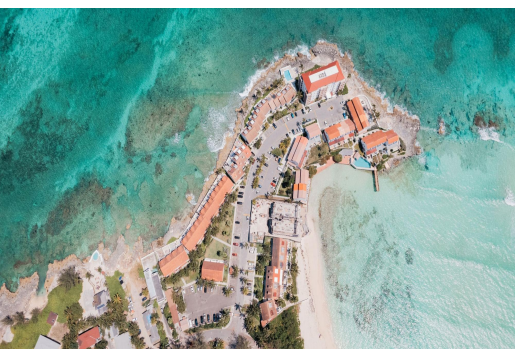

DELAPORT POINT, Cable Beach, New Providence/Paradise Isl

Nestled in the Delaporte seaside community, this oceanfront townhome epitomizes coastal living with...

Nestled in the Delaporte seaside community, this oceanfront townhome epitomizes coastal living with its three-story layout offering stunning sea views. Recently updated with island-chic furniture, it features an open floor plan, gourmet kitchen, three bedrooms each with its own en-suite bathroom, and amenities like central air and a washer and dryer, ensuring residents enjoy both comfort and privacy amidst panoramic ocean vistas....read more on our website.

Bedrooms: 3
Bathrooms: 3
Lot Size: 1700
Subdivision: Cable Beach
Features: 24 Hour Security, Dock, Fully Fenced, Fully Walled, Furnished, Impact Shutters, Main Level Entry, Night Security, Roll Down Shutters, Swimming Pool, Waterfront - Ocean