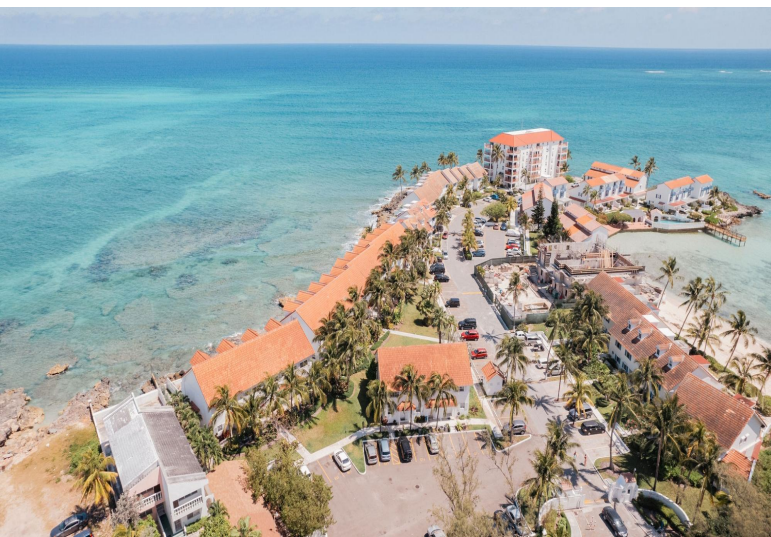

DELAPORT POINT, Cable Beach, New Providence/Paradise Isl

Nestled in the Delaporte seaside community, this oceanfront townhome epitomizes coastal living with...

Nestled in the Delaporte seaside community, this oceanfront townhome epitomizes coastal living with its three-story layout offering stunning sea views. Recently updated with island-chic furniture, it features an open floor plan, gourmet kitchen, three bedrooms each with its own en-suite bathroom, and amenities like central air and a washer and dryer, ensuring residents enjoy both comfort and privacy amidst panoramic ocean vistas....read more on our website.

Bedrooms: 3
Bathrooms: 3
Lot Size: 1700
Subdivision: Cable Beach
Features: 24 Hour Security, Dock, Fully Fenced, Fully Walled, Furnished, Impact Shutters, Main Level Entry, Night Security, Roll Down Shutters, Swimming Pool, Waterfront - Ocean

DELAPORT POINT, Cable Beach, New Providence/Paradise Island
Phone:

\$830,000 ID# M57475 [View Online](#)
www.sarlesrealty.com