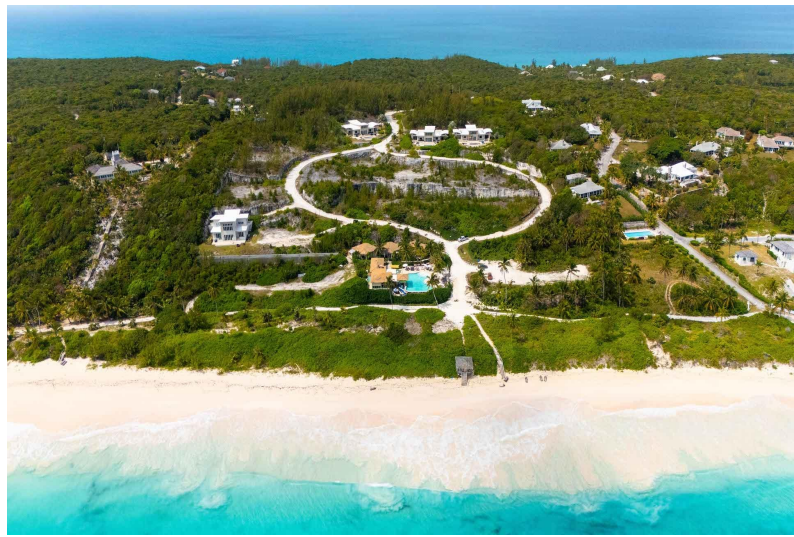

SKY BEACH RESORT, Governor's Harbour, Eleuthera

Welcome to your oceanview retreat at Sky Beach Resort, where endless views of the ocean meet...

Welcome to your oceanview retreat at Sky Beach Resort, where endless views of the ocean meet unparalleled comfort and style. Situated on the serene island of Eleuthera, this exquisite property offers the ultimate in coastal living. Step into an expansive living space designed for both relaxation and entertainment. The open floor plan seamlessly connects the living, dining, and kitchen areas, creating an inviting atmosphere for gatherings with family and friends. Retreat to one of three beautifully appointed bedrooms, each offering comfort and tranquility. Wake up to the gentle sound of waves and stunning ocean scenes, setting the tone for a perfect day in paradise. From sunrise to sunset, savor moments of serenity and awe-inspiring beauty from the comfort of your private oasis. Step outside...read more on our website.

Bedrooms: 3
Bathrooms: 2
Lot Size: 2200
Subdivision: Governor's Harbour
Features: Beach Front, Furnished, Quiet Area, Swimming Pool, View - Ocean

SKY BEACH RESORT,
Governor's Harbour,
Eleuthera
Phone:

\$1,250,000 ID# 57519 [View Online](#)
www.sarlesrealty.com