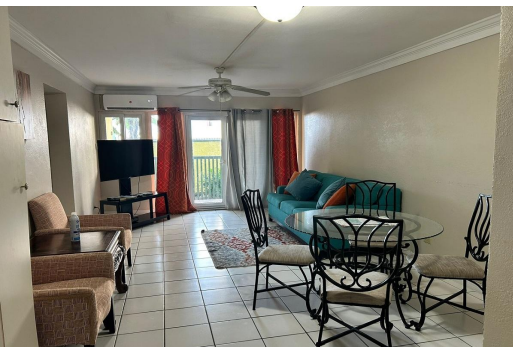

## Charming ground floor rental unit in Town Court Condominiums featuring 2 bedrooms and 1 bathroom....

Charming ground floor rental unit in Town Court Condominiums featuring 2 bedrooms and 1 bathroom. This fully furnished condo offers single-level living with a functional layout. Residents benefit from 24-hour security, ensuring safety and peace of mind. With included maintenance, insurance, water, and cable, enjoy worry-free living in this secure community. Experience the convenience and comfort of this inviting 2-bedroom rental condo....read more on our website.

Bedrooms: 2  
Bathrooms: 1  
Lot Size: 950  
Subdivision: Downtown  
Features: 24 Hour Security, Can Be Rented, Family Oriented, Fully Fenced, Furnished, Highway Access, Impact Shutters, Landscaped, Recreation Nearby, Road - Paved, Shopping Nearby, Swimming Pool