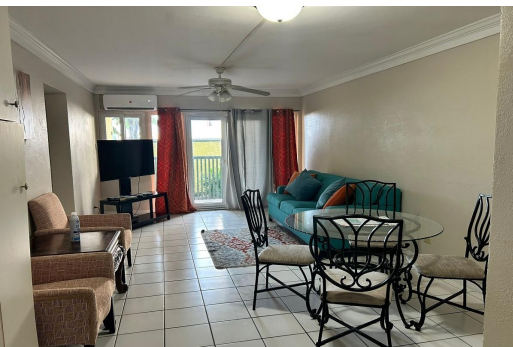

TOWN COURT CONDO, Downtown, New Providence/Paradise Island

Charming ground floor rental unit in Town Court Condominiums featuring 2 bedrooms and 1 bathroom....

Charming ground floor rental unit in Town Court Condominiums featuring 2 bedrooms and 1 bathroom. This fully furnished condo offers single-level living with a functional layout. Residents benefit from 24-hour security, ensuring safety and peace of mind. With included maintenance, insurance, water, and cable, enjoy worry-free living in this secure community. Experience the convenience and comfort of this inviting 2-bedroom rental condo....read more on our website.

Bedrooms: 2
Bathrooms: 1
Lot Size: 950
Subdivision: Downtown
Features: 24 Hour Security, Can Be Rented, Family Oriented, Fully Fenced, Furnished, Highway Access, Impact Shutters, Landscaped, Recreation Nearby, Road - Paved, Shopping Nearby, Swimming Pool