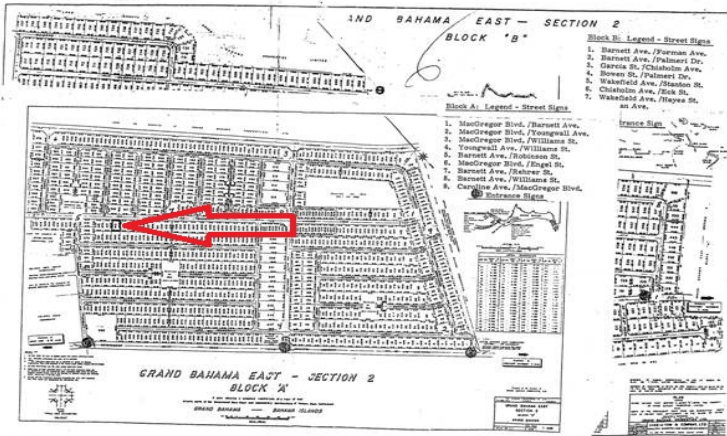

UNDER CONTRACT!! GB East - Holmes Rock - Reduced in 2

Grand Bahama East Lot

This lot in GB East measures 125 X 90 feet and is a good single family lot with some construction in the area. ...read more on our website.

Lot Size: 11,250 sq ft
 Maint. Fees: Tax Only
 Subdivision: Holmes Rock
 Off Queen's Highway

Tiffany Smith
 Phone: (242) 351-9081
 kekris4@gmail.com

COLDWELL BANKER
 JAMES SARLES
 REALTY

\$5,000 ID# 7414 [View Online](#)
www.sarlesrealty.com