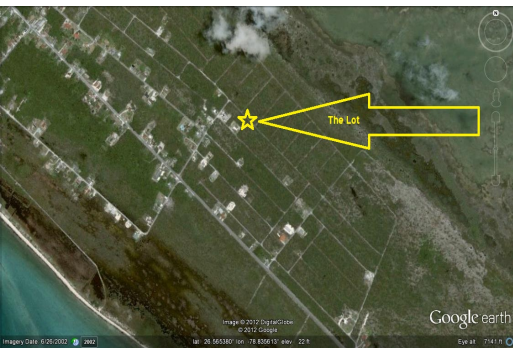

UNDER CONTRACT!! GB East - Holmes Rock - Reduced in 2

Grand Bahama East Lot

This lot in GB East measures 125 X 90 feet and is a good single family lot with some construction in the area. ...read more on our website.

Lot Size: 11,250 sq ft
 Maint. Fees: Tax Only
 Subdivision: Holmes Rock
 Off Queen's Highway

Tiffany Smith
 Phone: (242) 351-9081
 kekris4@gmail.com

COLDWELL BANKER
 JAMES SARLES
 REALTY

\$5,000 ID# 7414 [View Online](#)
www.sarlesrealty.com