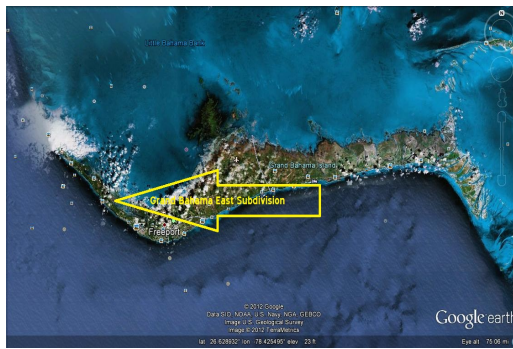

UNDER CONTRACT!! GB East - Holmes Rock - Reduced in 2

Grand Bahama East Lot

This lot in GB East measures 125 X 90 feet and is a good single family lot with some construction in the area. ...read more on our website.

Lot Size: 11,250 sq ft
 Maint. Fees: Tax Only
 Subdivision: Holmes Rock
 Off Queen's Highway

Tiffany Smith
 Phone: (242) 351-9081
 kekris4@gmail.com

COLDWELL BANKER
 JAMES SARLES
 REALTY

\$5,000 ID# 7414 [View Online](#)
www.sarlesrealty.com