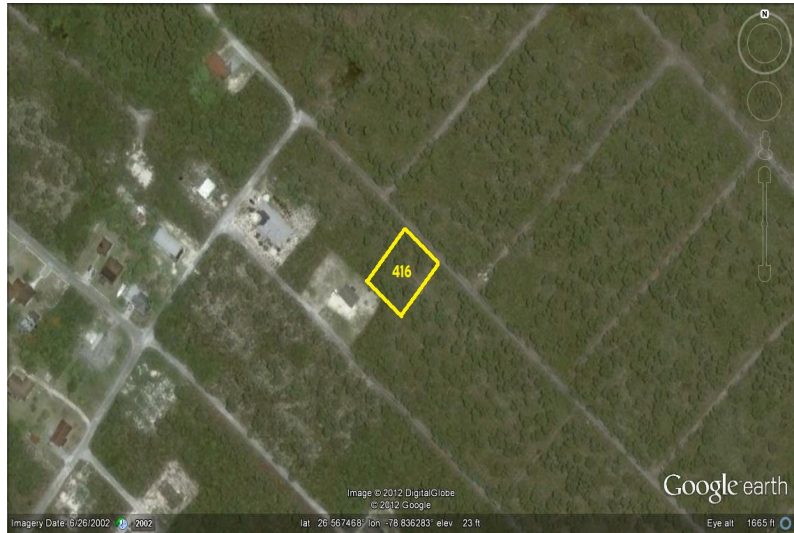

UNDER CONTRACT!! GB East - Holmes Rock - Reduced in 2

Grand Bahama East Lot

This lot in GB East measures 125 X 90 feet and is a good single family lot with some construction in the area. ...read more on our website.

Lot Size: 11,250 sq ft
 Maint. Fees: Tax Only
 Subdivision: Holmes Rock
 Off Queen's Highway

Tiffany Smith
 Phone: (242) 351-9081
 kekris4@gmail.com

COLDWELL BANKER
 JAMES SARLES
 REALTY

\$5,000 ID# 7414 [View Online](#)
www.sarlesrealty.com